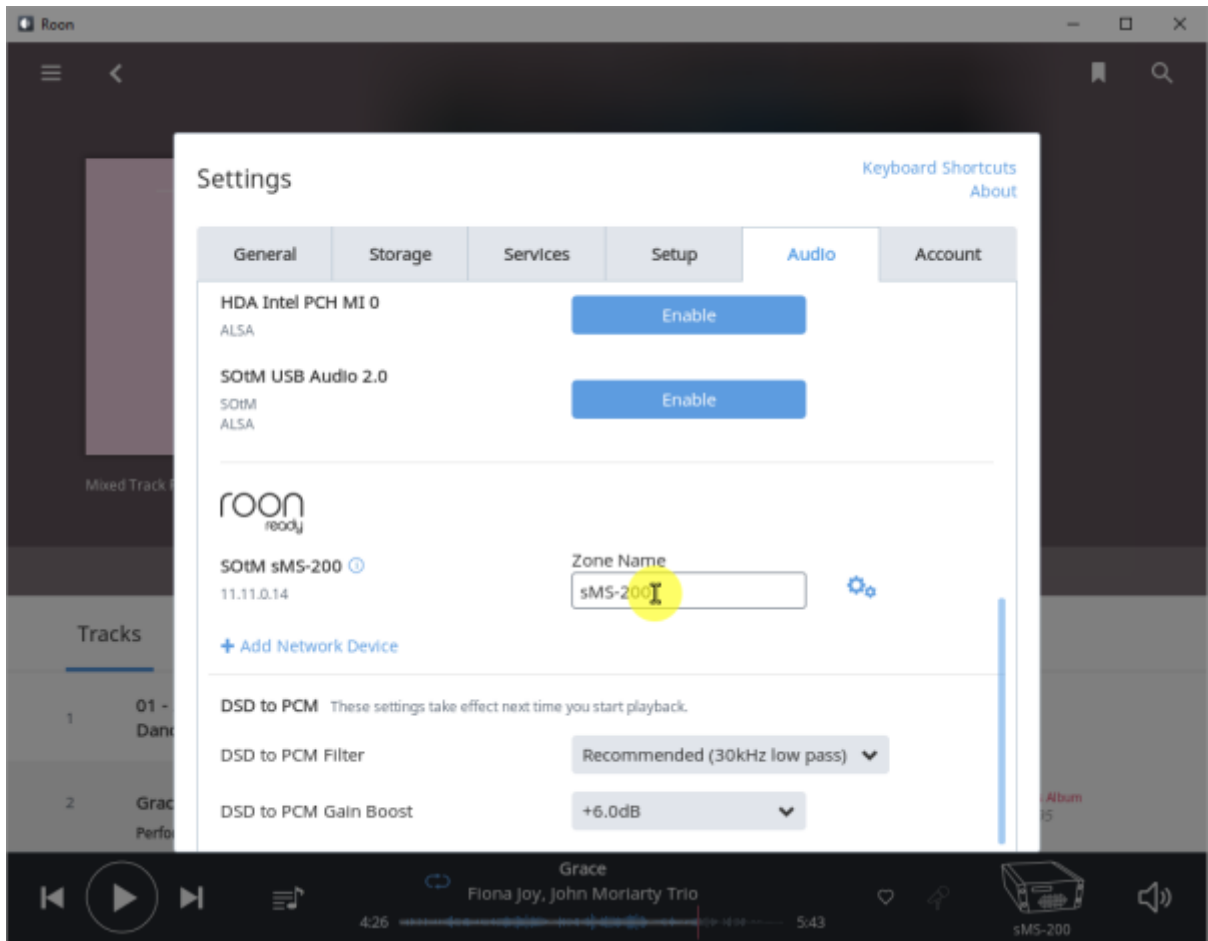

sMS-200 Audio zone