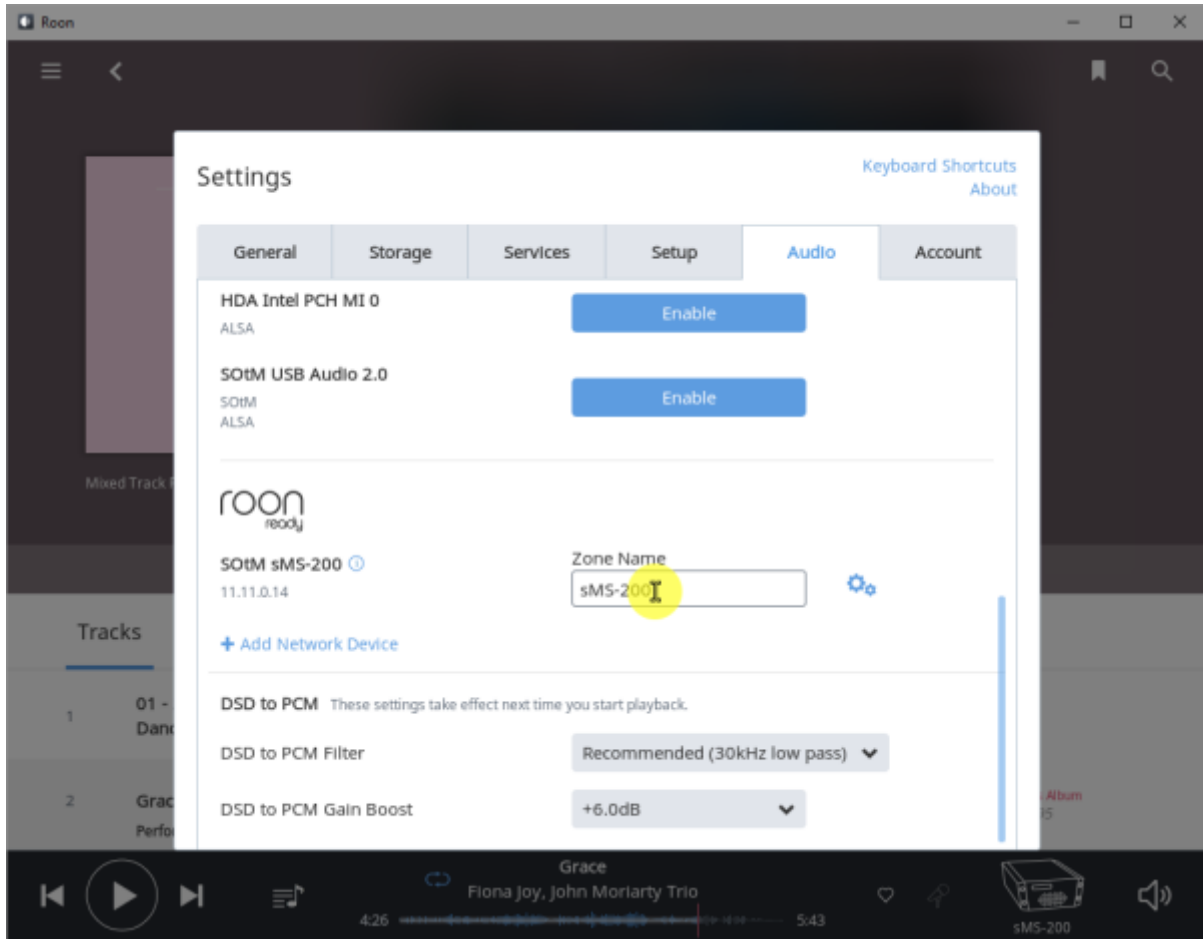

RoonBridge

. hqplayer_uaa

Roon Ready config

- **Audio device config:** USB DAC
- **Volume mode:** Fixed, Software, Device Controls
- **DSD mode:** DSD NONE, NATIVE, DOP, DCS, NATIVE/DOP, NATIVE/DCS
- **DSD rate:** DSD x64, x128, x256
- **Buffer duration:** 가

- **Resync delay:** 0.1 ~ 0.5 0.01

Roon Ready

Remote Roon Server Roon Ready 'Active' Roon
Settings > Audio Roon Ready SMS-200

sMS-200 Audio zone

Roon Server

Roon Server Roon Core Roon Output

Roon Remote

[Roonlabs](#)