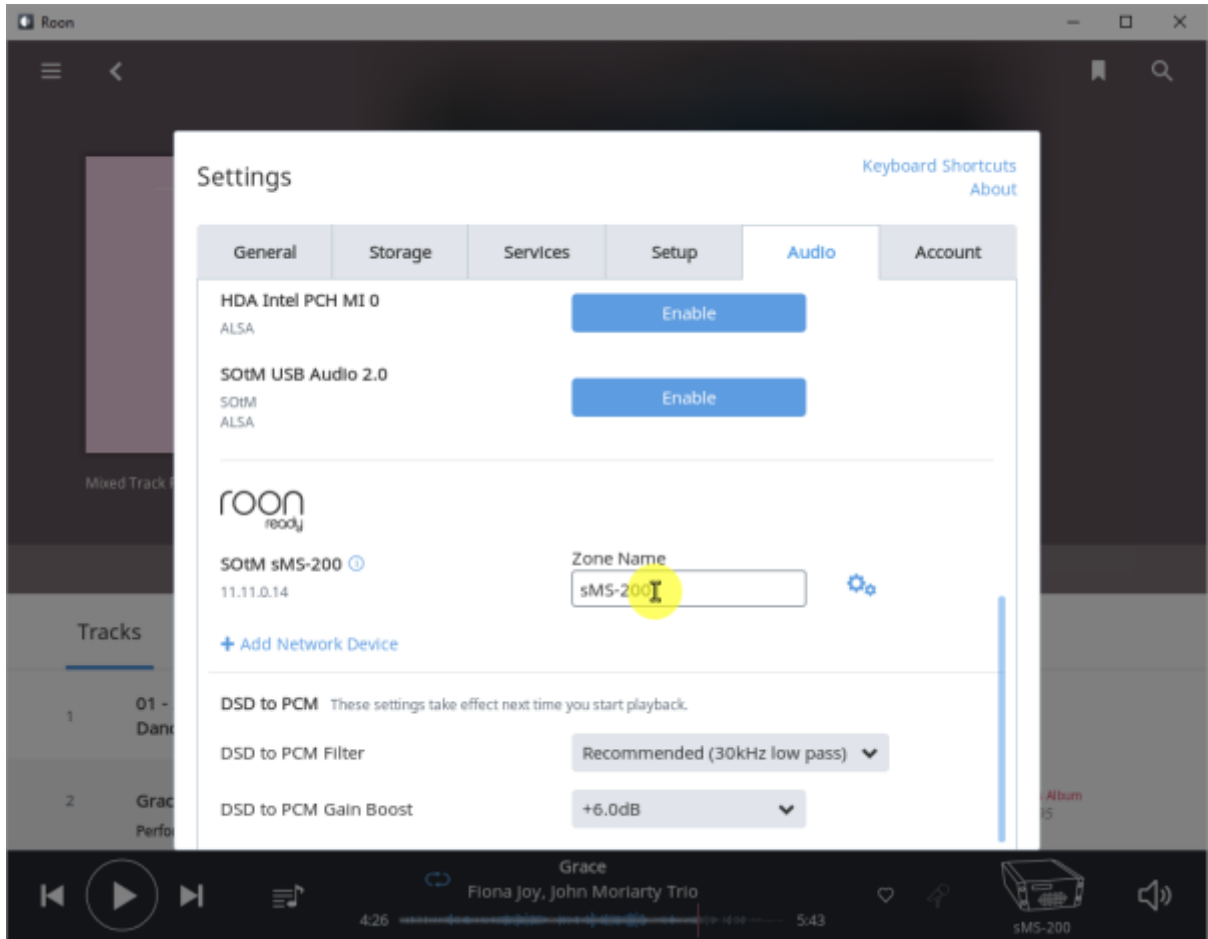

RoonBridge

. hqplayer_naa

Roon Ready config

- **Audio device config:** USB DAC
- **Volume mode:** Fixed, Software, Device Controls
- **DSD mode:** DSD NONE, NATIVE, DOP, DCS, NATIVE/DOP, NATIVE/DCS
- **DSD rate:** DSD x64, x128, x256
- **Buffer duration:** 가

- **Resync delay:** 0.1 ~ 0.5 0.01

Roon Ready

Remote Roon Server . Roon Ready 'Active' . Roon
Settings > Audio Roon Ready SMS-200

sMS-200 Audio zone

Roon Server

Roon Server Roon Core Roon Output

Roon Remote