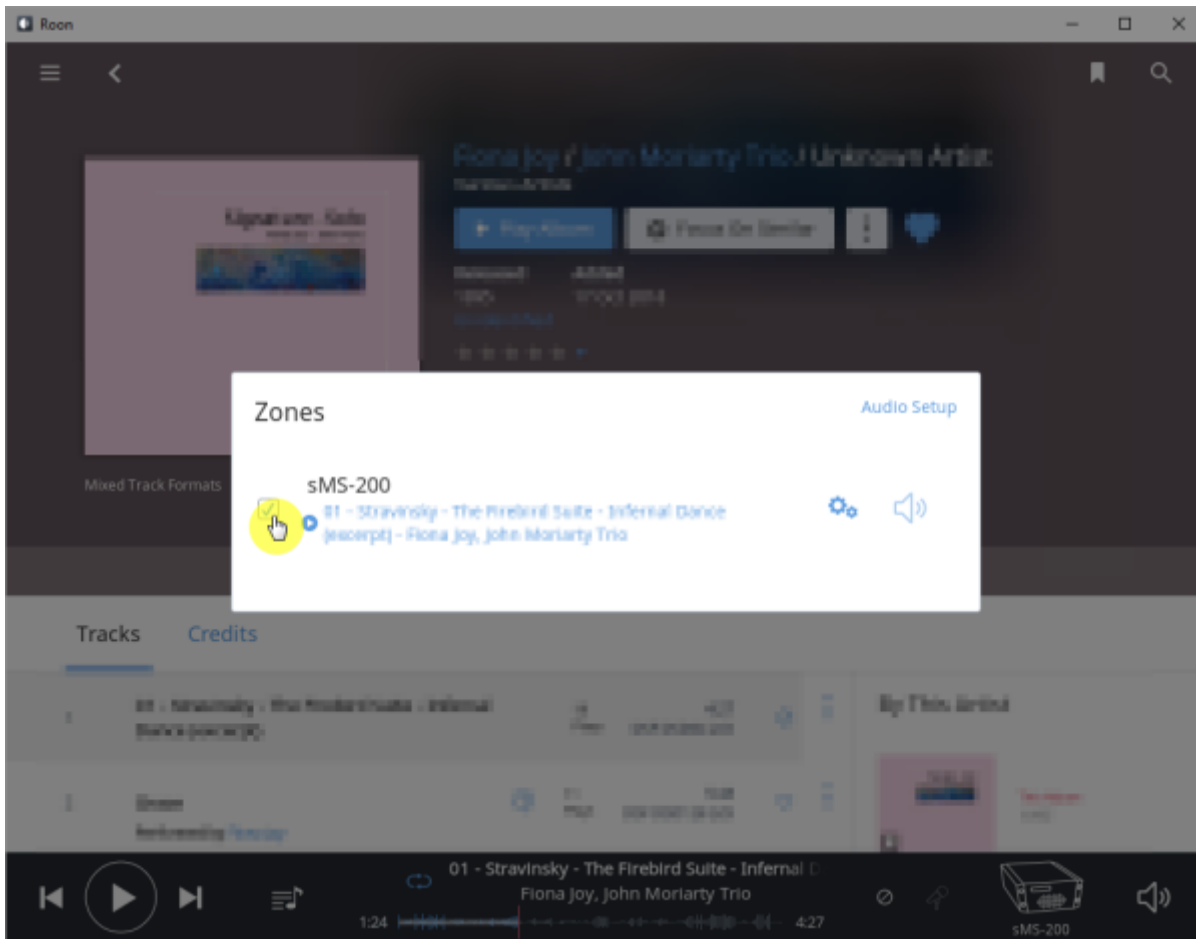

- **Resync delay:** 0.1 ~ 0.5 0.01

Roon Ready

Remote Roon Server . Roon Ready 'Active' . Roon
Settings > Audio Roon Ready SMS-200

sMS-200 Audio zone

Roon Server

Roon Server Roon Core Roon Output

Roon Remote