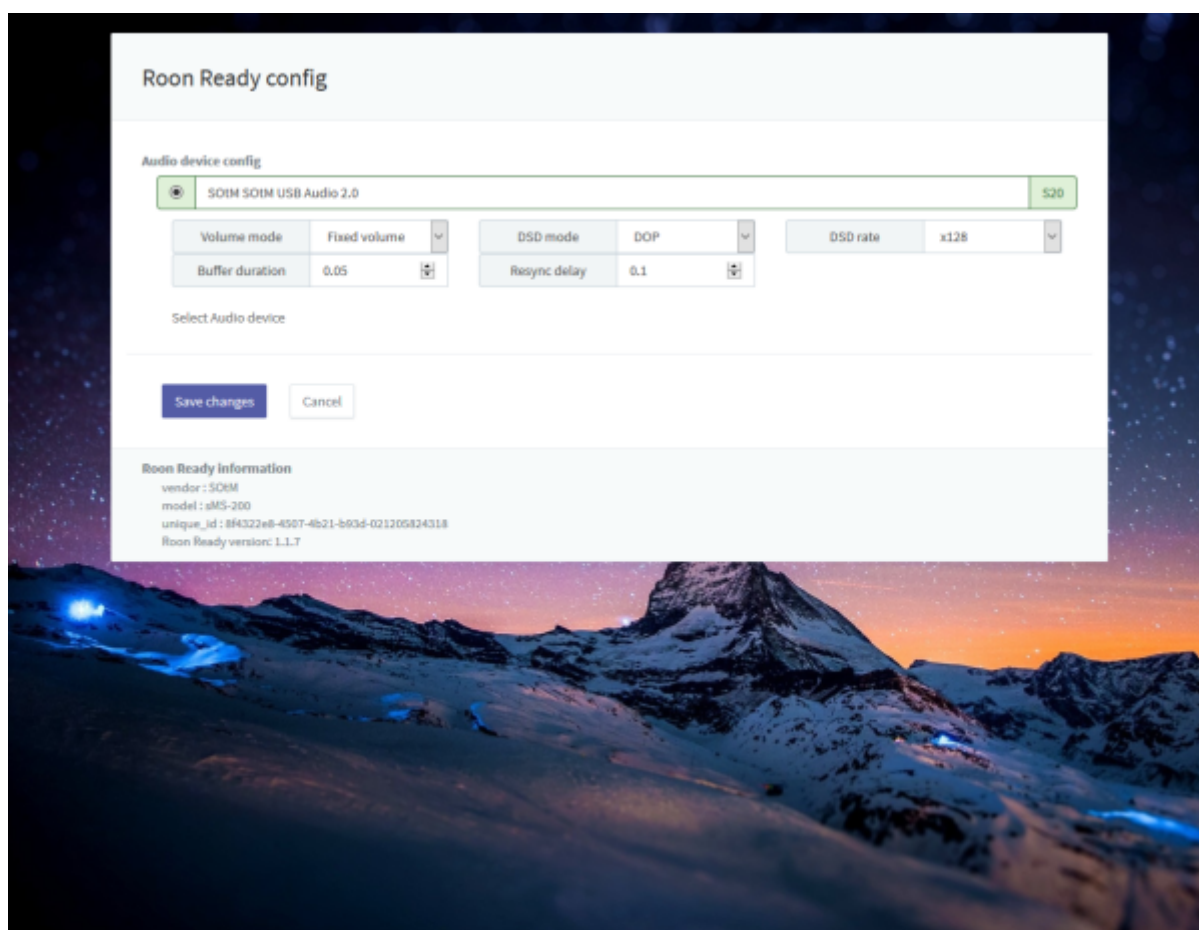

Roon

Roon 가 . Control, Output, Core Roon .

Roon Ready

Roon Ready Roon Server, Roon Remote . Roon Ready
RoonBridge , . hqplayer_naa

Roon Ready config

- **Audio device config:** USB DAC
- **Volume mode:** Fixed, Software, Device Controls
- **DSD mode:** DSD NONE, NATIVE, DOP, DCS, NATIVE/DOP, NATIVE/DCS
- **DSD rate:** DSD x64, x128, x256
- **Buffer duration:** 가