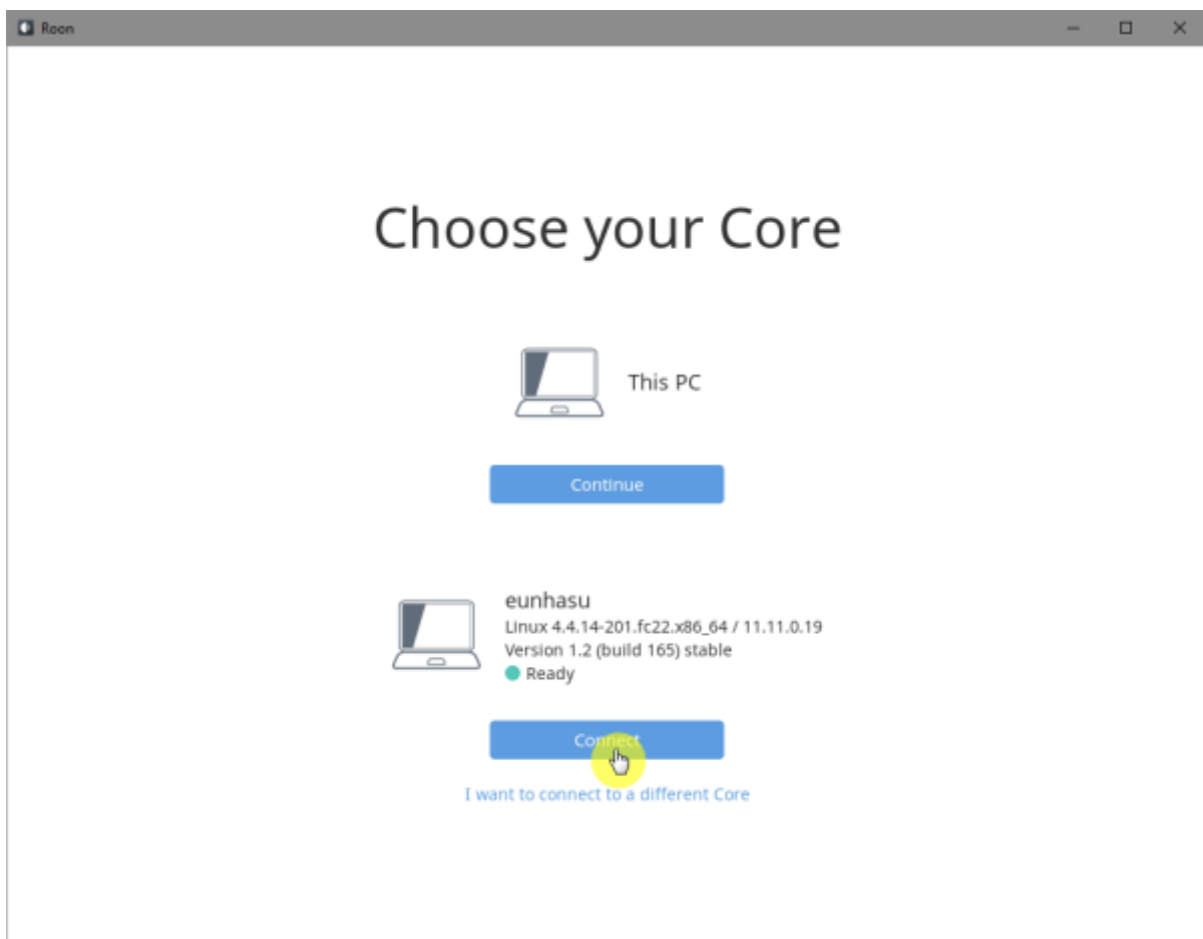

Roon Server 가 'Active'

Roon Desktop

Core

SMS-1000SQ

Core