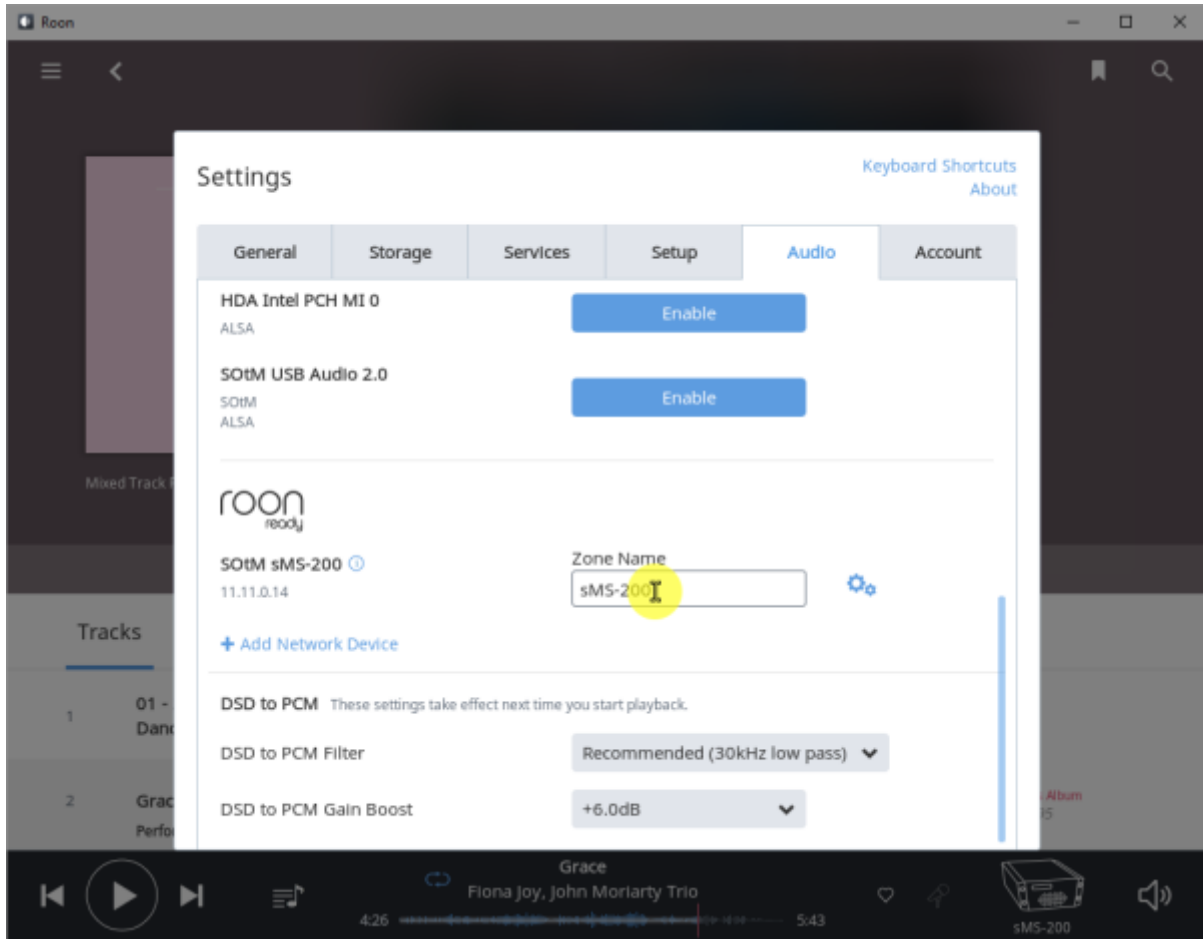

RoonBridge

. hqplayer_naa

Roon Ready config

- **Audio device config:** USB DAC
- **Volume mode:** Fixed, Software, Device Controls
- **DSD mode:** DSD NONE, NATIVE, DOP, DCS, NATIVE/DOP, NATIVE/DCS
- **DSD rate:** DSD x64, x128, x256
- **Buffer duration:** 가

- **Resync delay:** 0.1 ~ 0.5 0.01

Roon Ready

Remote Roon Server . Roon Ready 'Active' . Roon
Settings > Audio Roon Ready SMS-200

sMS-200 Audio zone

Roon Server

Roon Server Roon Core Roon Output

Roon Remote