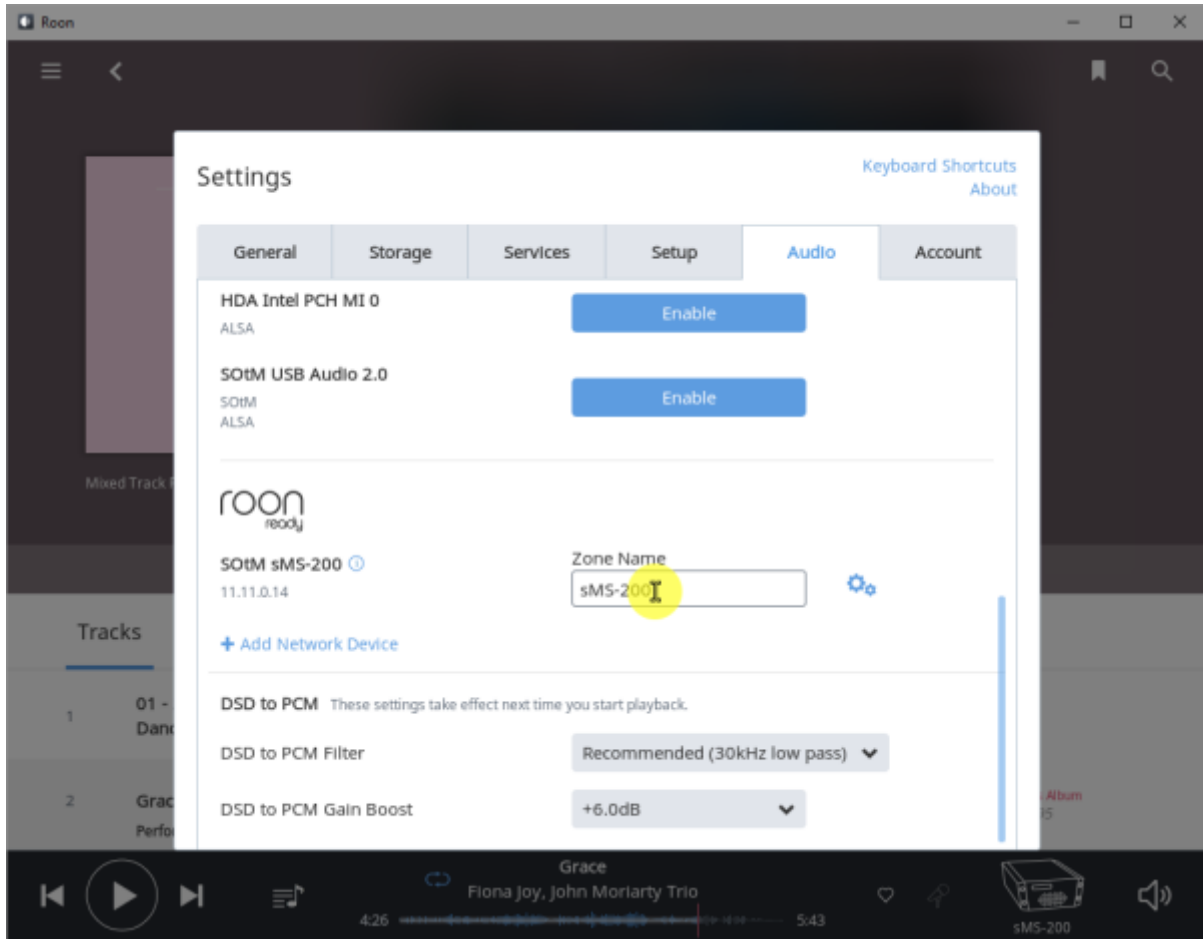

## Roon Ready config

- **Audio device config:** USB DAC
- **Volume mode:** Fixed, Software, Device Controls
- **DSD mode:** DSD NONE, NATIVE, DOP, DCS, NATIVE/DOP, NATIVE/DCS
- **DSD rate:** DSD x64, x128, x256
- **Buffer duration:** 가

## Roon Ready

Remote Roon Server Roon Ready 'Active' Roon  
Settings > Audio Roon Ready SMS-200

sMS-200 Audio zone