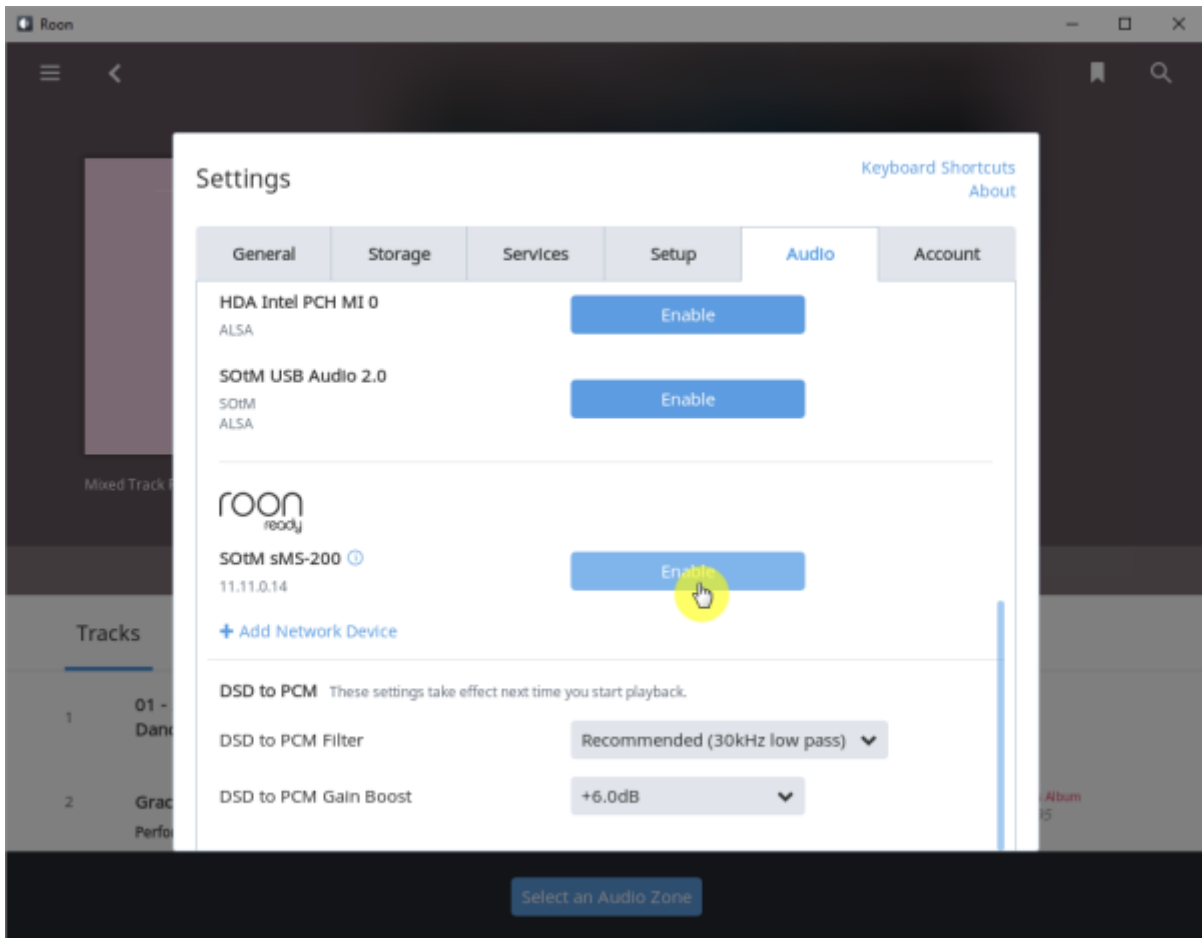

Roon

Roon

가

. Control, Output, Core

Roon

Roon Ready

Roon Ready Roon Server, Roon Remote

. Roon Ready

RoonBridge

. hqplayer_naa

Roon Ready config

- **Audio device config:** USB DAC
- **Volume mode:** Fixed, Software, Device Controls
- **DSD mode:** DSD NONE, NATIVE, DOP, DCS, NATIVE/DOP, NATIVE/DCS
- **DSD rate:** DSD x64, x128, x256
- **Buffer duration:** 가

- **Resync delay:** 0.1 ~ 0.5 0.01

Roon Ready

Remote Roon Server Roon Ready 'Active' Roon
Settings > Audio Roon Ready SMS-200

sMS-200 Audio zone

Roon Server

Roon Server Roon Core Roon Output

Roon Remote

[Roonlabs](#)