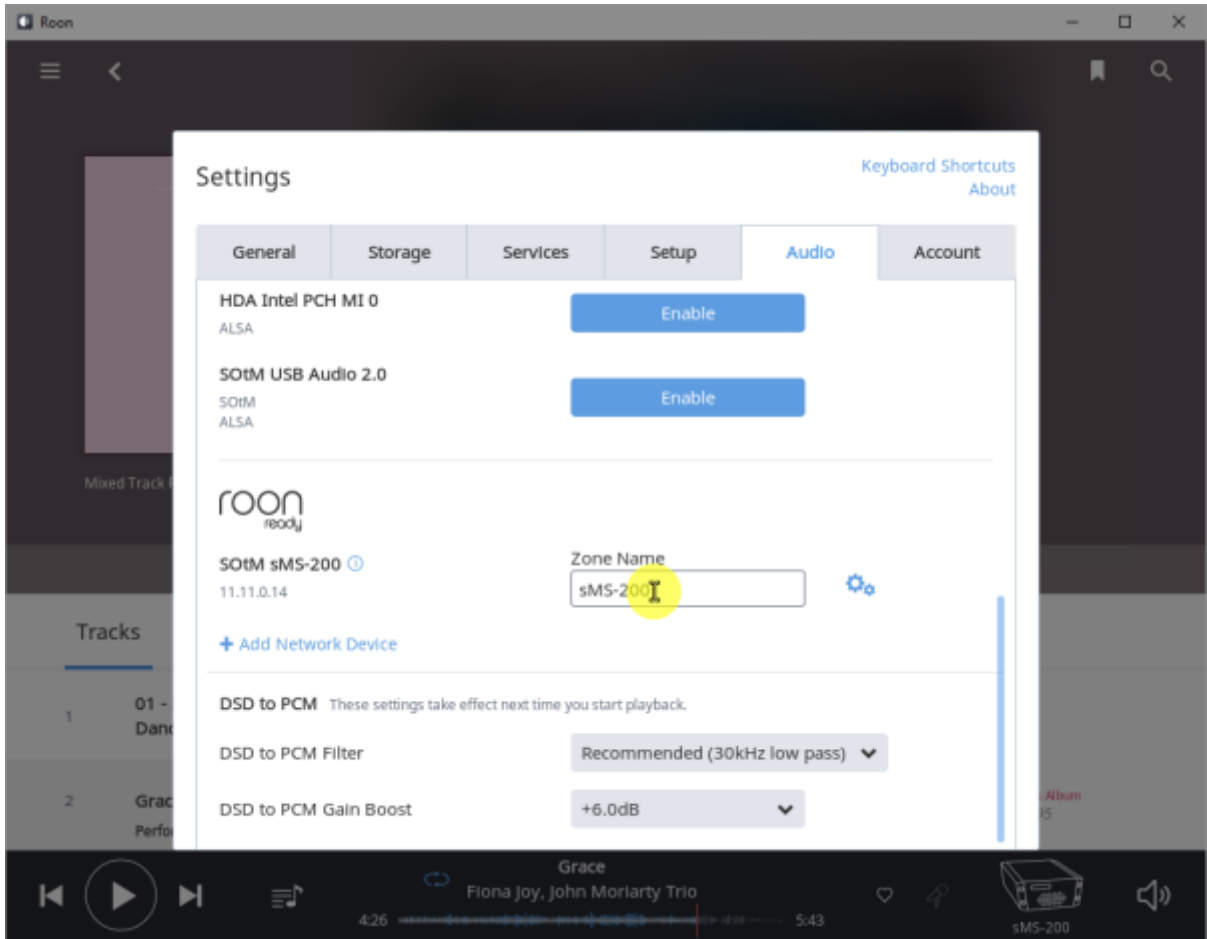

## Roon Ready config

- **Audio device config:** USB DAC
- **Volume mode:** Fixed, Software, Device Controls
- **DSD mode:** DSD NONE, NATIVE, DOP, DCS, NATIVE/DOP, NATIVE/DCS
- **DSD rate:** DSD x64, x128, x256
- **Buffer duration:** 가

## Roon Ready

Remote Roon Server Roon Ready 'Active' Roon  
Settings > Audio Roon Ready SMS-200

sMS-200 Audio zone