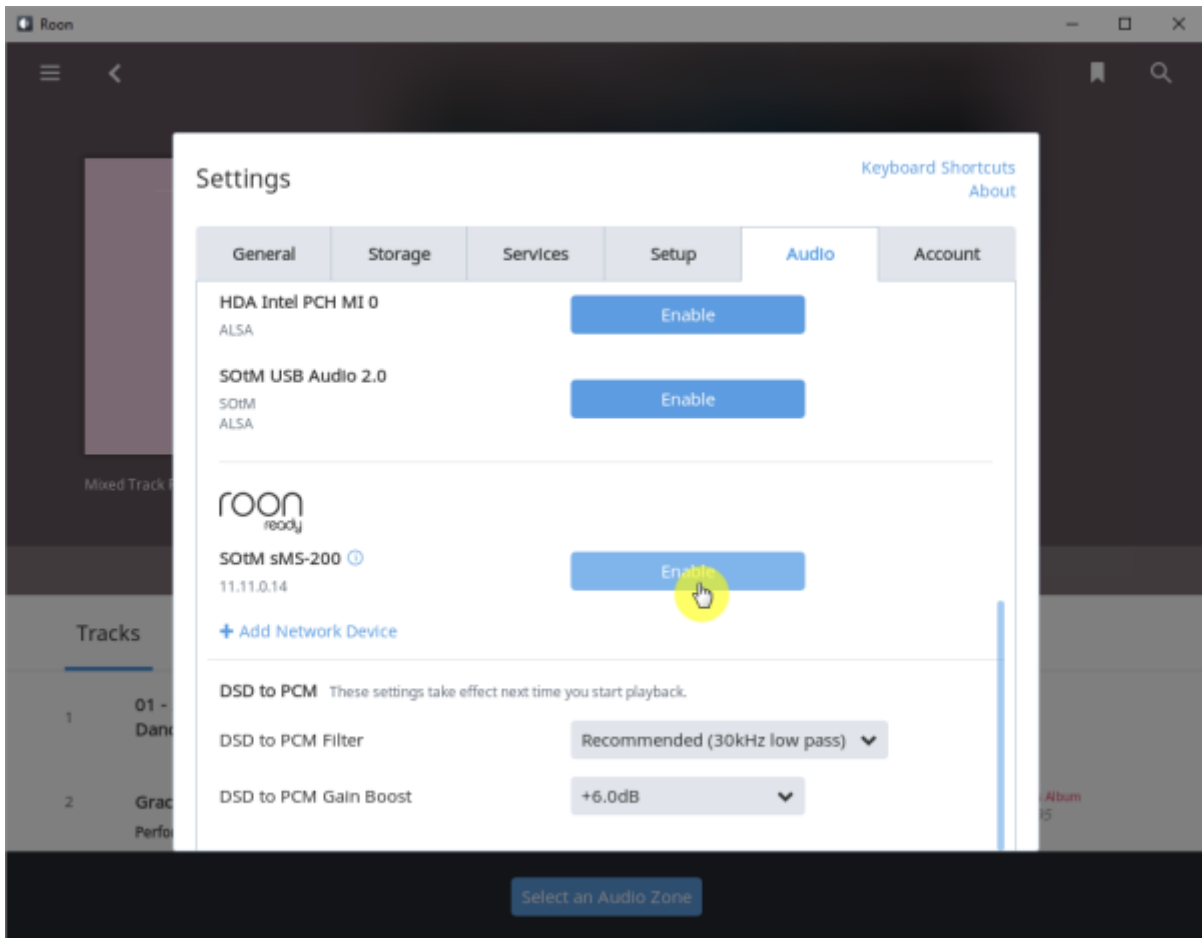

## Roon Ready config

- **Audio device config:** USB DAC
- **Volume mode:** Fixed, Software, Device Controls
- **DSD mode:** DSD NONE, NATIVE, DOP, DCS, NATIVE/DOP, NATIVE/DCS
- **DSD rate:** DSD x64, x128, x256
- **Buffer duration:** 가

## Roon Ready

Remote Roon Server Roon Ready 'Active' Roon  
Settings > Audio Roon Ready SMS-200

sMS-200 Audio zone