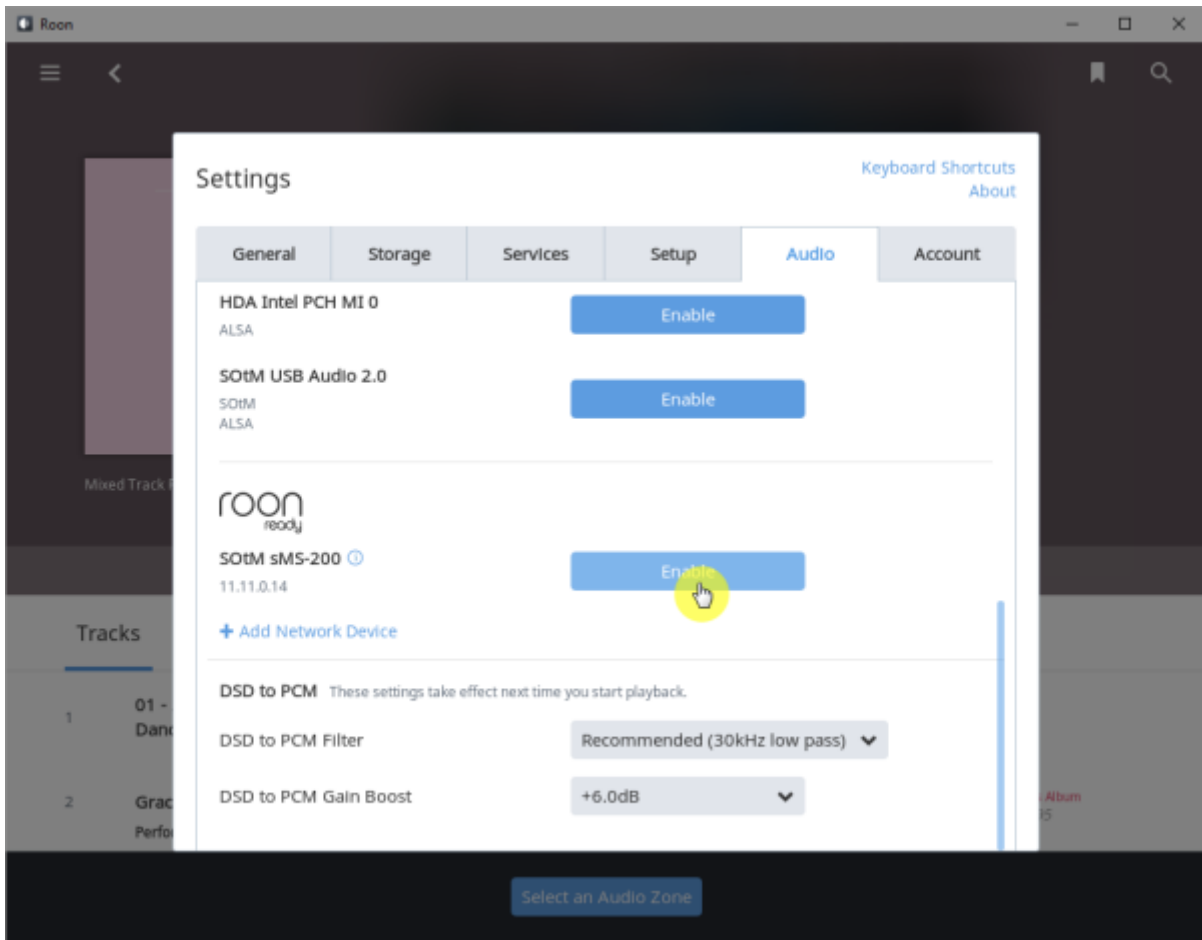

## Roon Ready

Roon Ready Roon Server, Roon Remote

. Roon Ready

RoonBridge

. hqplayer\_naa

## Roon Ready config

- **Audio device config:** USB DAC
- **Volume mode:** Fixed, Software, Device Controls
- **DSD mode:** DSD NONE, NATIVE, DOP, DCS, NATIVE/DOP, NATIVE/DCS
- **DSD rate:** DSD x64, x128, x256
- **Buffer duration:** 가

## Roon Ready

Remote Roon Server Roon Ready 'Active' Roon  
Settings > Audio Roon Ready SMS-200

sMS-200 Audio zone