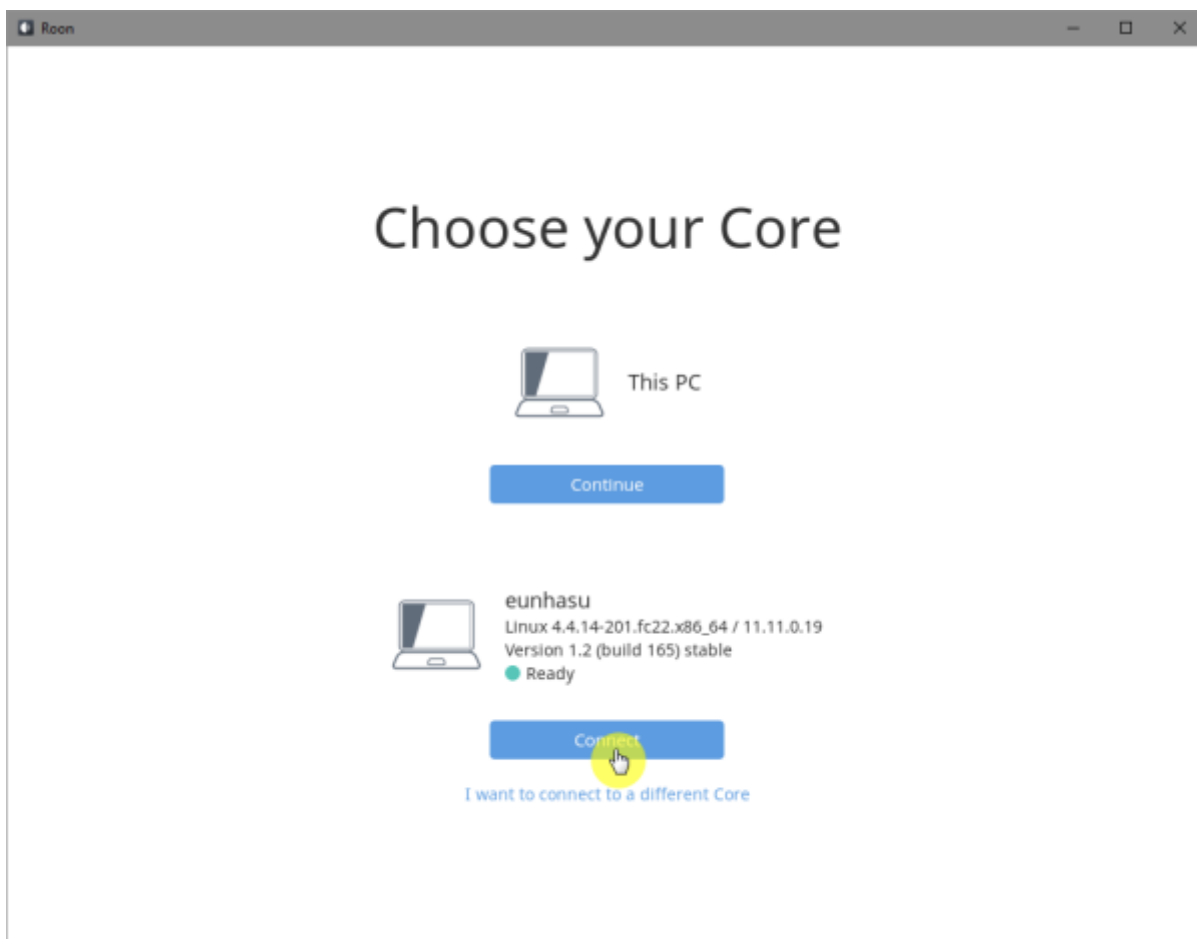

## Roon Ready

Remote Roon Server Roon Ready 'Active' Roon  
Settings > Audio Roon Ready SMS-200

sMS-200 Audio zone

# Roon Server

Roon Server   Roon Core   Roon Output

Roon Remote

[Roonlabs](#)

# Roon Server

Eunhasu

Roon Server

'Active'

Roon Server 가 'Active'

Roon Desktop

Core

sms-1000SQ