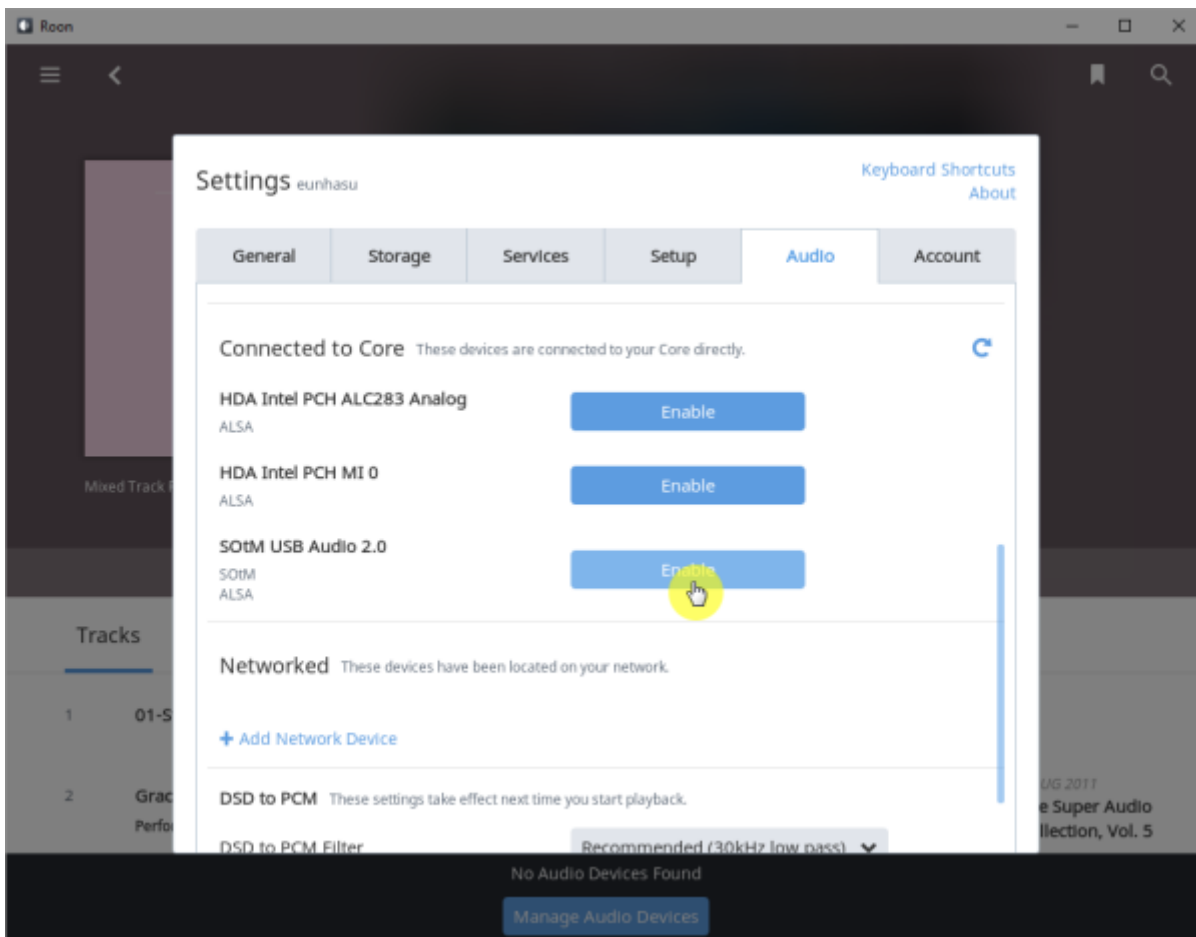

- **Resync delay:** 0.1 ~ 0.5 0.01

Roon Ready

Remote Roon Server Roon Ready 'Active' Roon
Settings > Audio Roon Ready SMS-200

sMS-200 Audio zone

Roon Server

Roon Server Roon Core Roon Output Roon Remote [Roonlabs](#)

Roon Server

[Eunhasu](#) Roon Server 'Active'

[Roon Server](#) 가 'Active' Roon Desktop Core SMS-1000SQ Core

Core

Audio Zone

: 2017/01/25 19:48

From:
<https://docs.sotm-audio.com/> - **SOTM docs**

Permanent link:
<https://docs.sotm-audio.com/doku.php?id=ko:roon&rev=1485391682>