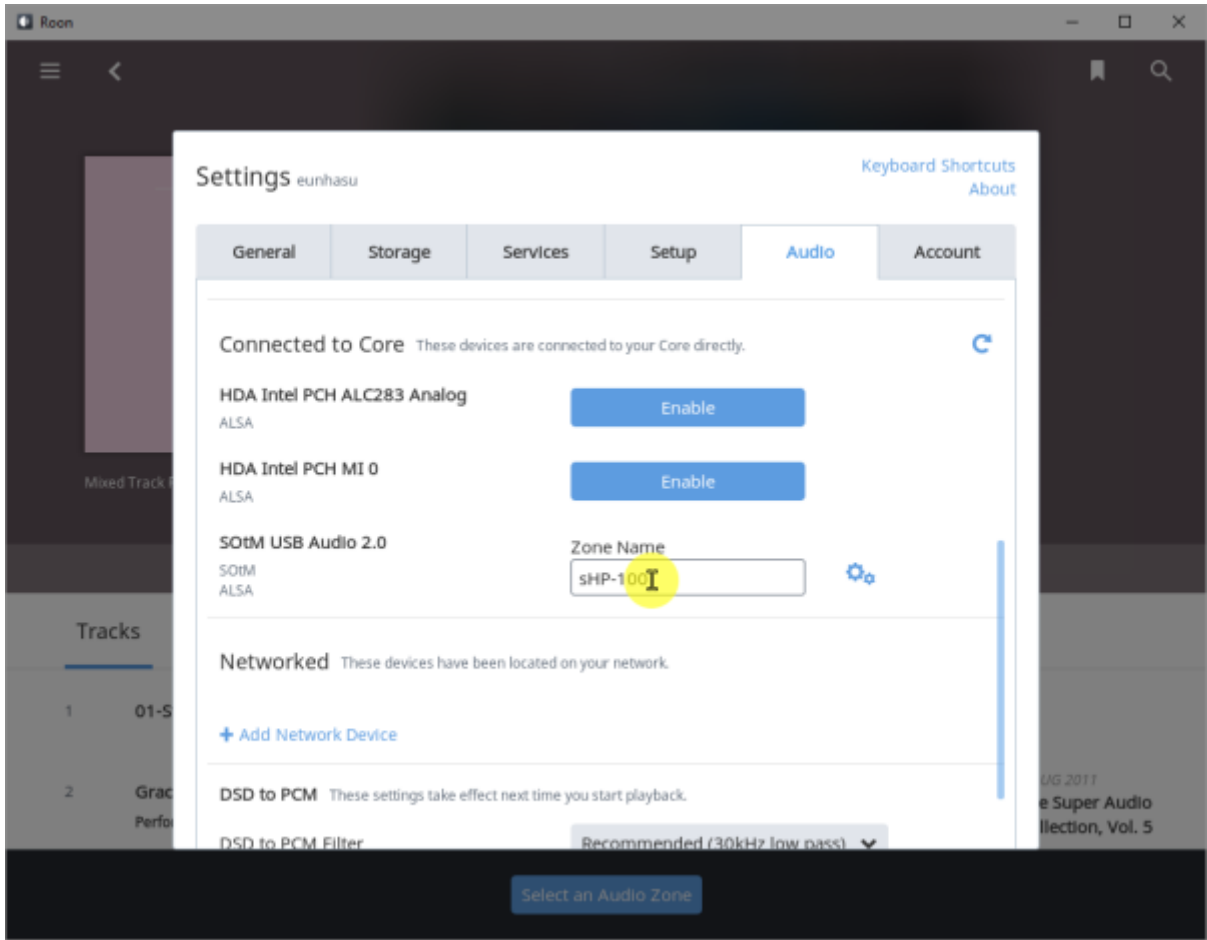

Roon Server

[Eunhasu](#) Roon Server 'Active'

[Roon Server](#) 가 'Active' Roon Desktop Core SMS-1000SQ Core

Core

Audio Zone

: 2017/01/25 19:48

From:
<https://docs.sotm-audio.com/> - **SOTM docs**

Permanent link:
<https://docs.sotm-audio.com/doku.php?id=ko:roon&rev=1485391682>