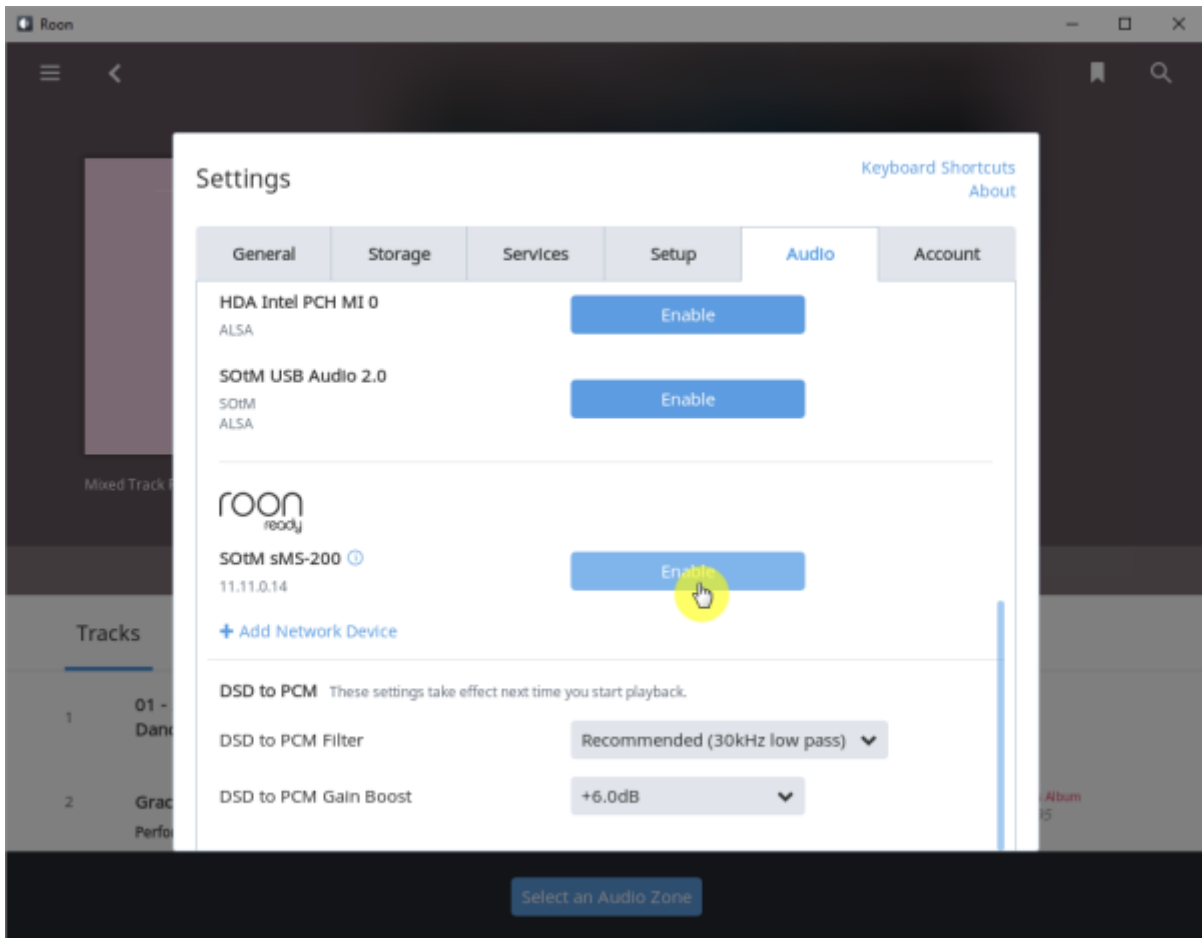

Roon Ready config

- **Audio device config:** USB DAC
- **Volume mode:** Fixed, Software, Device Controls
- **DSD mode:** DSD NONE, NATIVE, DOP, DCS, NATIVE/DOP, NATIVE/DCS
- **DSD rate:** DSD x64, x128, x256
- **Buffer duration:** 가

- **Resync delay:** 0.1 ~ 0.5 0.01

Roon Ready

Remote Roon Server Roon Ready 'Active' Roon
Settings > Audio Roon Ready SMS-200

sMS-200 Audio zone

Roon Server

Roon Server Roon Core Roon Output Roon Remote [Roonlabs](#)