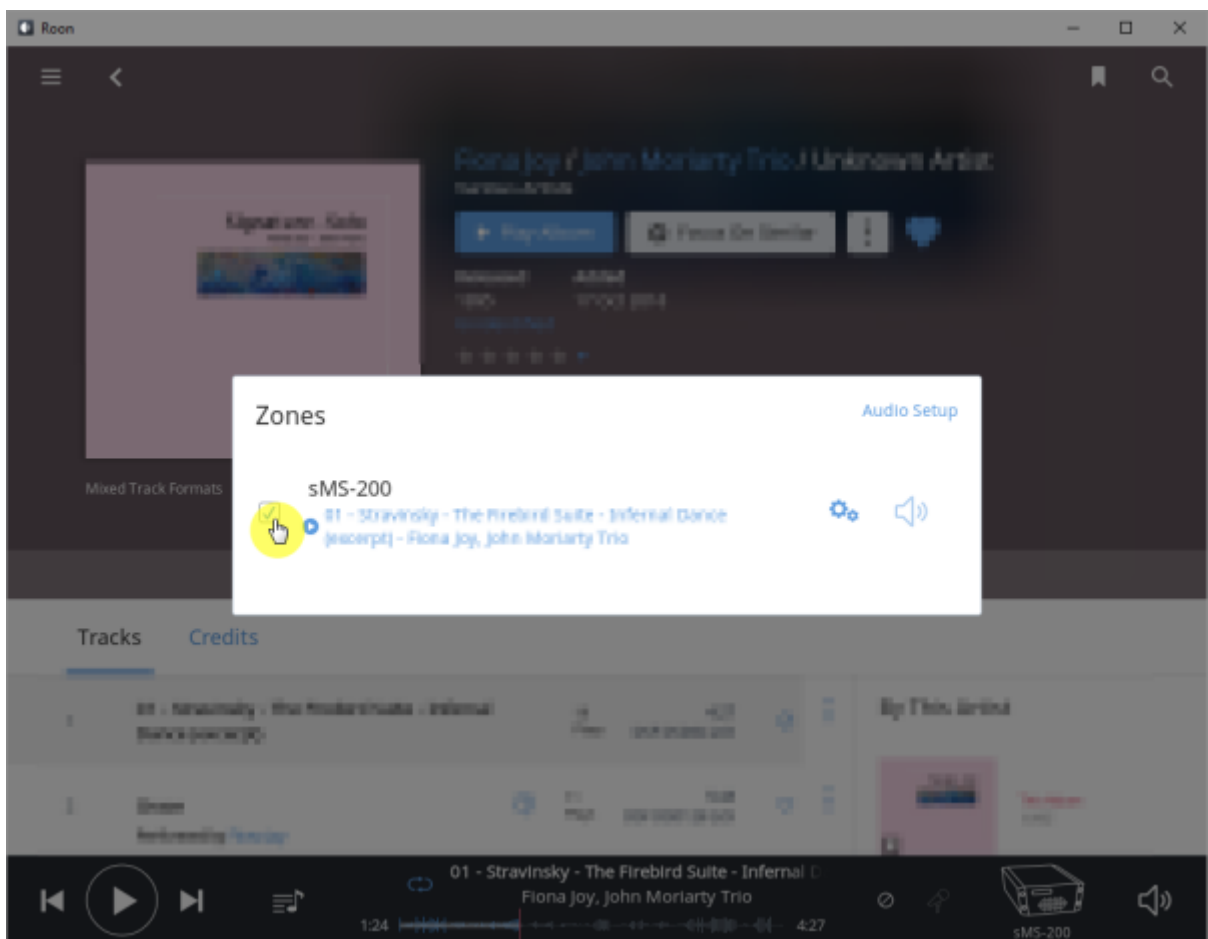

- **Resync delay:** 0.1 ~ 0.5 0.01

Roon Ready

Remote Roon Server Roon Ready 'Active' Roon
Settings > Audio Roon Ready SMS-200

sMS-200 Audio zone

Roon Server

Roon Server Roon Core Roon Output Roon Remote [Roonlabs](#)