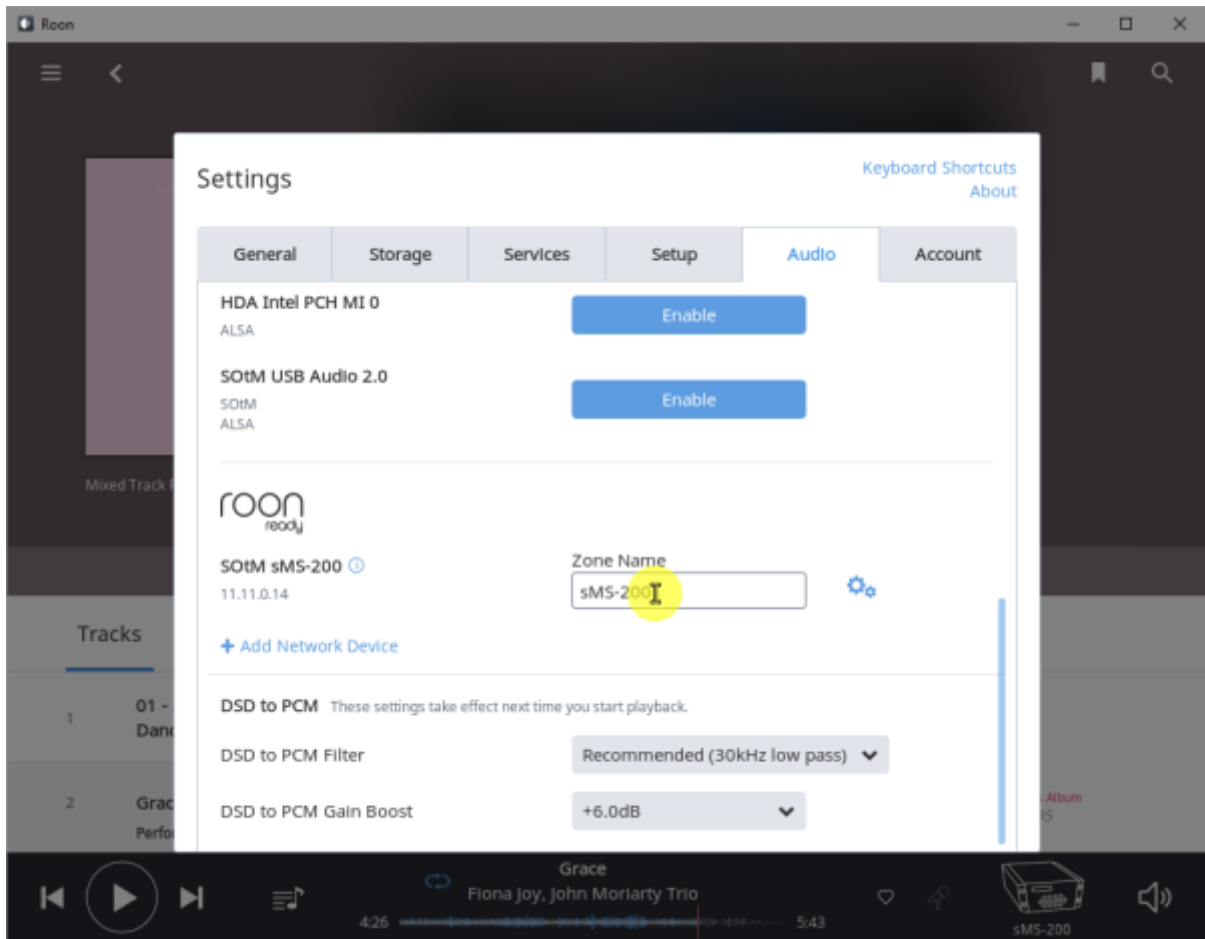

Roon Ready config

- **Audio device config:** USB DAC
- **Volume mode:** Fixed, Software, Device Controls
- **DSD mode:** DSD NONE, NATIVE, DOP, DCS, NATIVE/DOP, NATIVE/DCS
- **DSD rate:** DSD x64, x128, x256
- **Buffer duration:** 가

- **Resync delay:** 0.1 ~ 0.5 0.01

Roon Ready

Remote Roon Server Roon Ready 'Active' Roon
Settings > Audio Roon Ready SMS-200

sMS-200 Audio zone

Roon Server

Roon Server Roon Core Roon Output Roon Remote [Roonlabs](#)