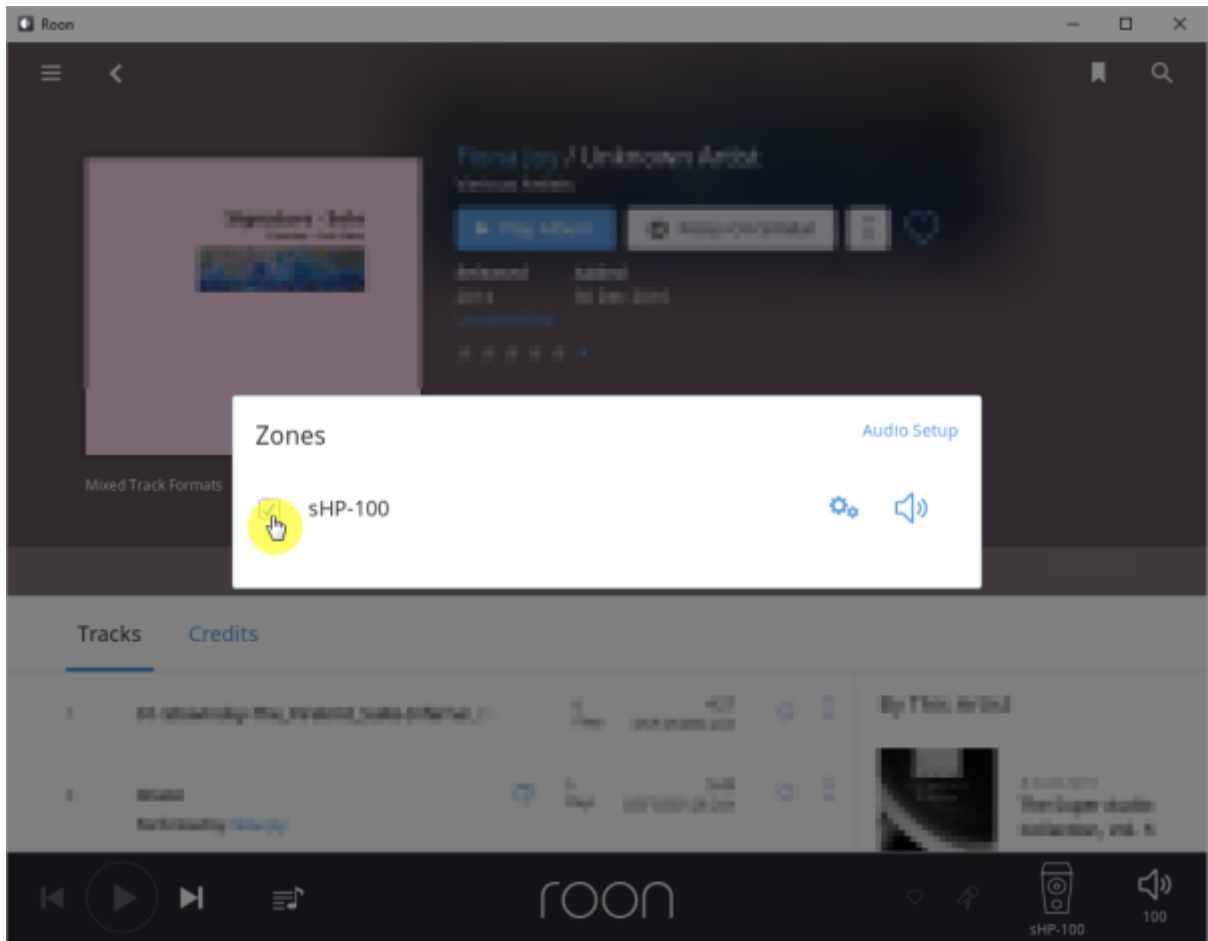

Roon Server

[Eunhasu](#) Roon Server 'Active'

[Roon Server](#) 가 'Active' Roon Desktop Core SMS-1000SQ Core

Core

Audio Zone

: 2017/01/25 19:48

From:
<https://docs.sotm-audio.com/> - **SOTM docs**

Permanent link:
<https://docs.sotm-audio.com/doku.php?id=ko:roon&rev=1485391682>