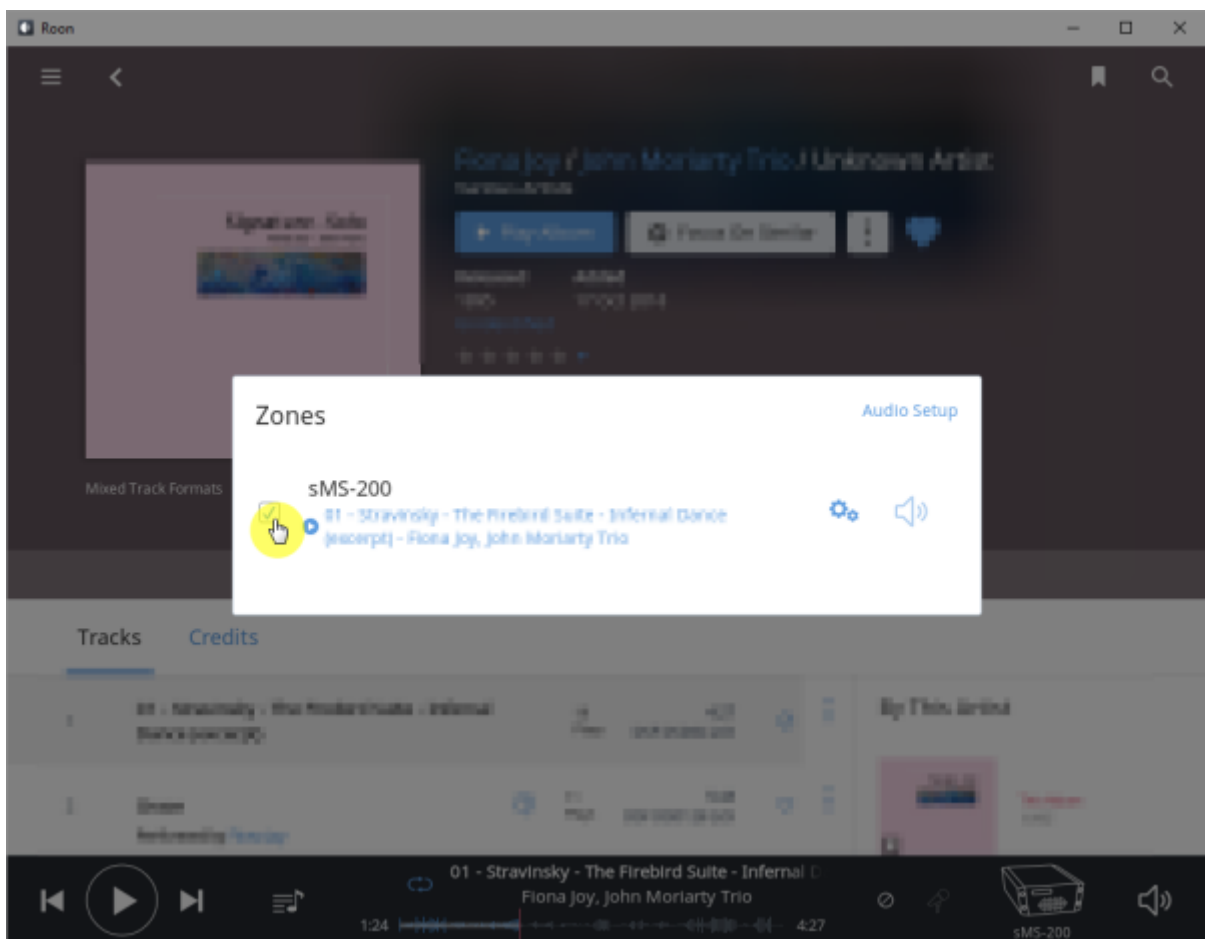

- **Resync delay:** 0.1 ~ 0.5 0.01

Roon Ready

Remote Roon Server Roon Ready 'Active' Roon
Settings > Audio Roon Ready SMS-200

sMS-200 Audio zone

Roon Server

Roon Server Roon Core Roon Output Roon Remote [Roonlabs](#)