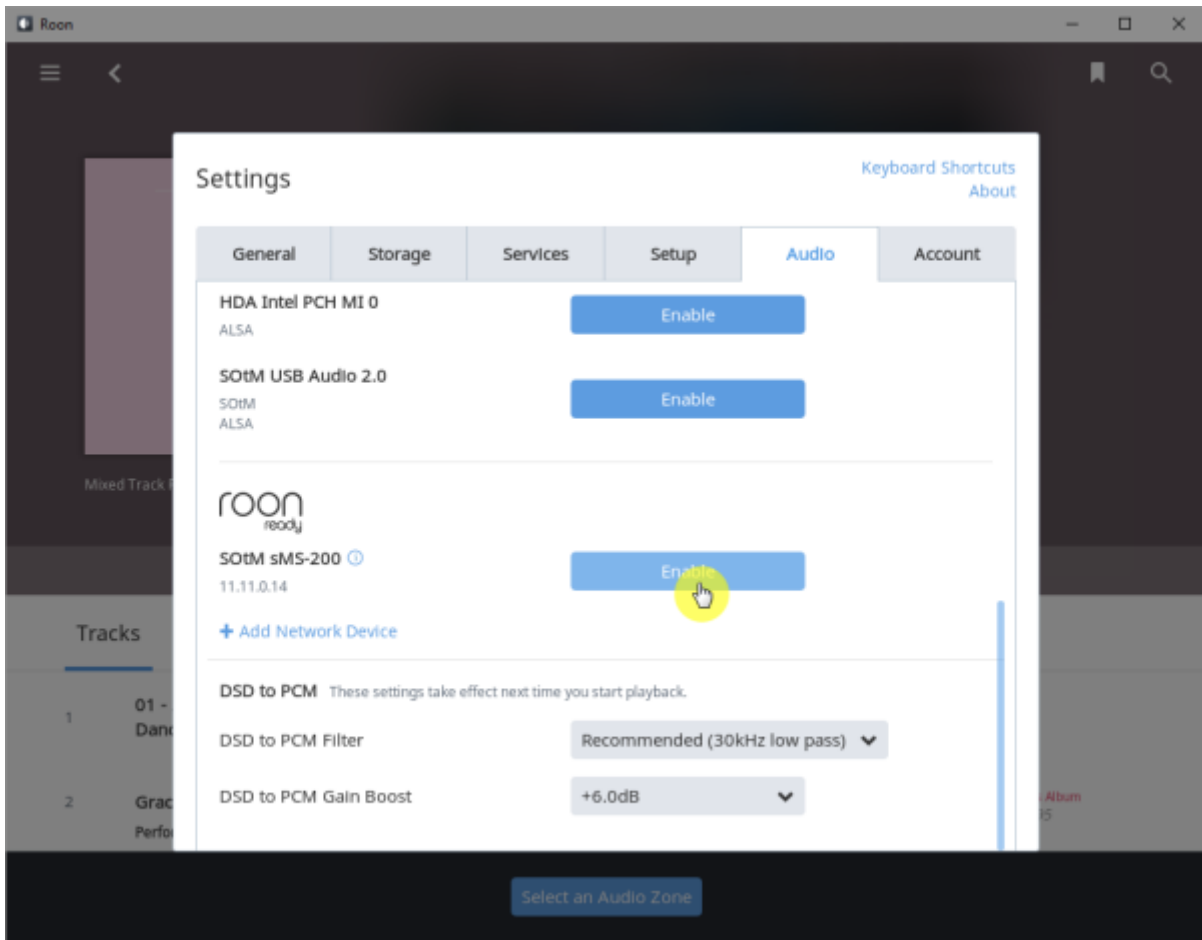

Roon Ready config

- **Audio device config:** USB DAC
- **Volume mode:** Fixed, Software, Device Controls
- **DSD mode:** DSD NONE, NATIVE, DOP, DCS, NATIVE/DOP, NATIVE/DCS
- **DSD rate:** DSD x64, x128, x256
- **Buffer duration:** 가

- **Resync delay:** 0.1 ~ 0.5 0.01

Roon Ready

Remote Roon Server Roon Ready 'Active' Roon
Settings > Audio Roon Ready SMS-200

sMS-200 Audio zone

Roon Server

Roon Server Roon Core Roon Output Roon Remote [Roonlabs](#)