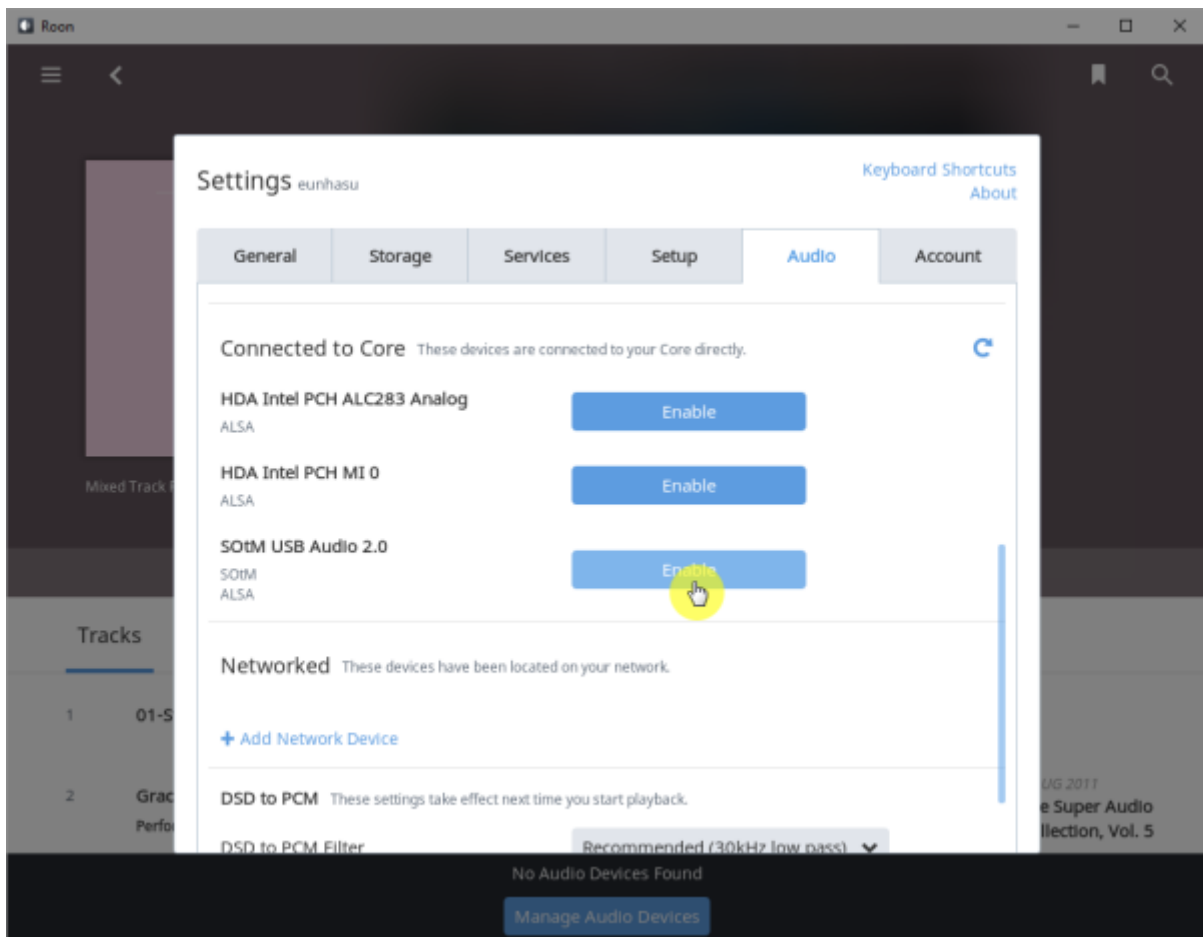

- **Resync delay:** 0.1 ~ 0.5 0.01

Roon Ready

Remote Roon Server Roon Ready 'Active' Roon
Settings > Audio Roon Ready SMS-200

sMS-200 Audio zone

Roon Server

Roon Server Roon Core Roon Output Roon Remote [Roonlabs](#)

Roon Server

[Eunhasu](#) Roon Server 'Active'

[Roon Server](#) 가 'Active' Roon Desktop Core SMS-1000SQ Core

Core

Audio Zone

: 2017/01/25 19:48

From:
<https://docs.sotm-audio.com/> - **SOTM docs**

Permanent link:
<https://docs.sotm-audio.com/doku.php?id=ko:roon&rev=1485391682>