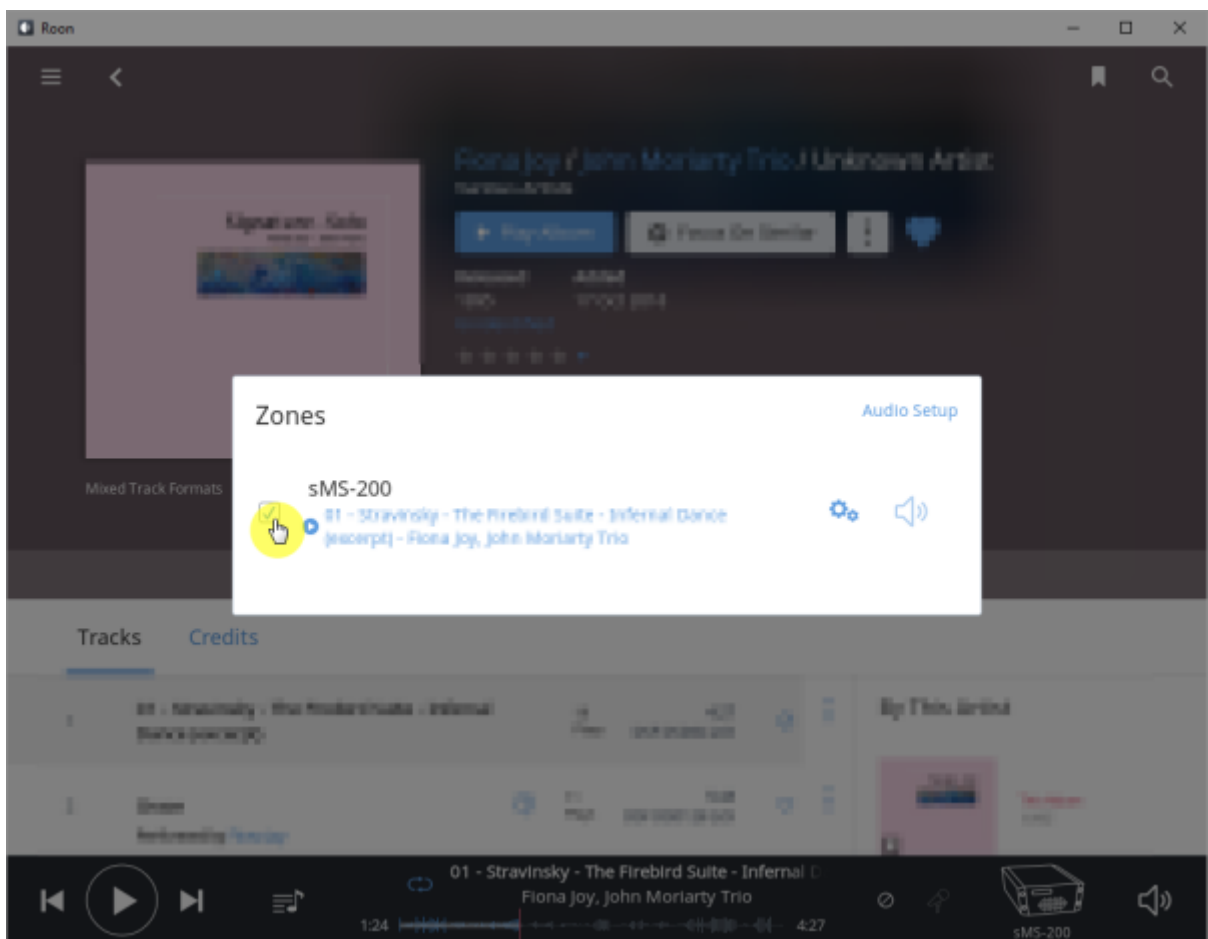

- Resync delay: 0.1 ~ 0.5 가 0.01

Roon Ready

Remote Roon Server Roon Ready 'Active' Roon
Settings > Audio Roon Ready SMS-200

sMS-200 Audio zone

Roon Server

Roon Server Roon Core Roon Output Roon Remote [Roonlabs](#)