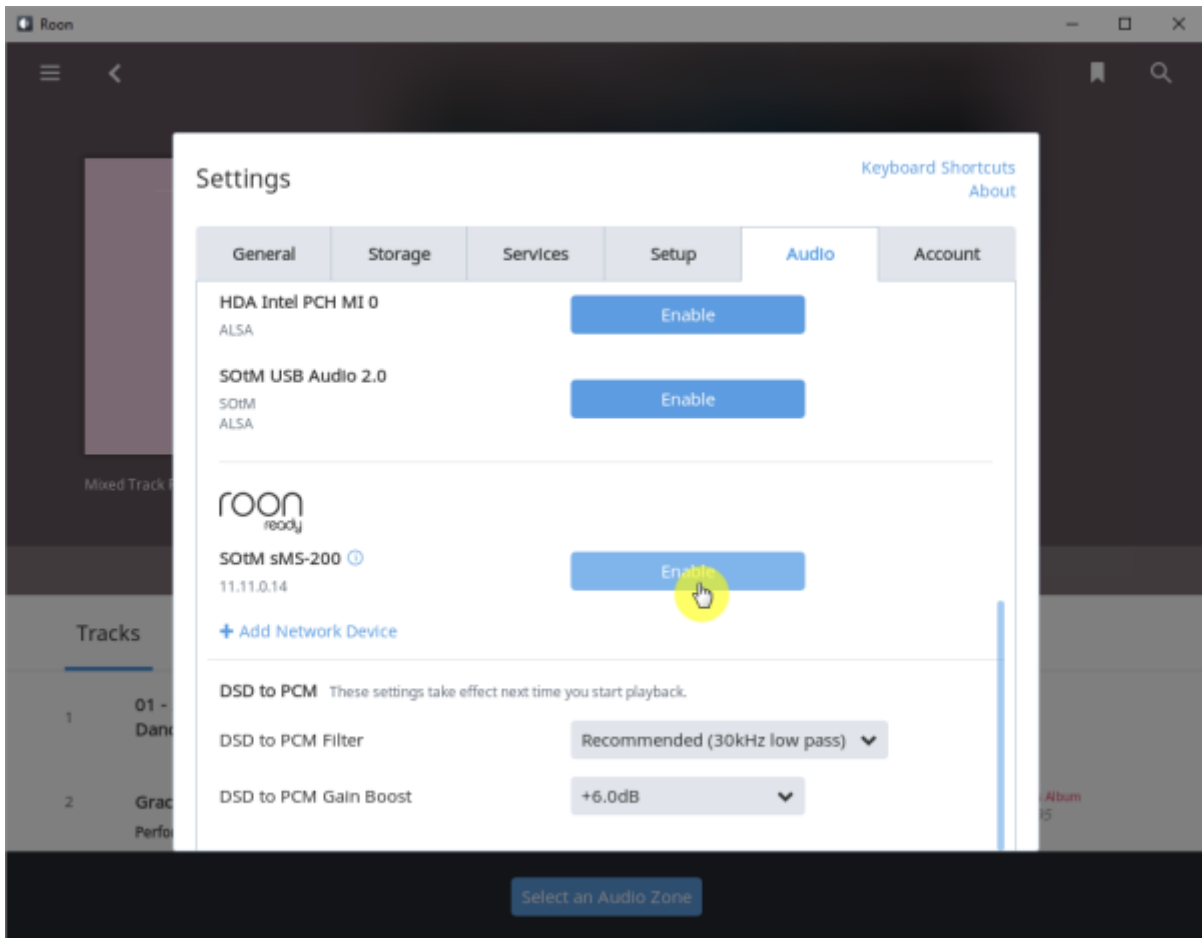

Roon

Roon

가

. Control, Output, Core

Roon

Roon Ready

Roon Ready Roon Server, Roon Remote

. Roon Ready

RoonBridge

. hqplayer_naa

Roon Ready config

- **Audio device config:** USB DAC
- **Volume mode:** Fixed, Software, Device Controls
- **DSD mode:** DSD NONE, NATIVE, DOP, DCS, NATIVE/DOP, NATIVE/DCS
- **DSD rate:** DSD x64, x128, x256
- **Buffer duration:** 0.01 ~ 0.1

- Resync delay: 0.1 ~ 0.5 가 0.01

Roon Ready

Remote Roon Server Roon Ready 'Active' Roon
Settings > Audio Roon Ready SMS-200

sMS-200 Audio zone

Roon Server

Roon Server Roon Core Roon Output Roon Remote [Roonlabs](#)