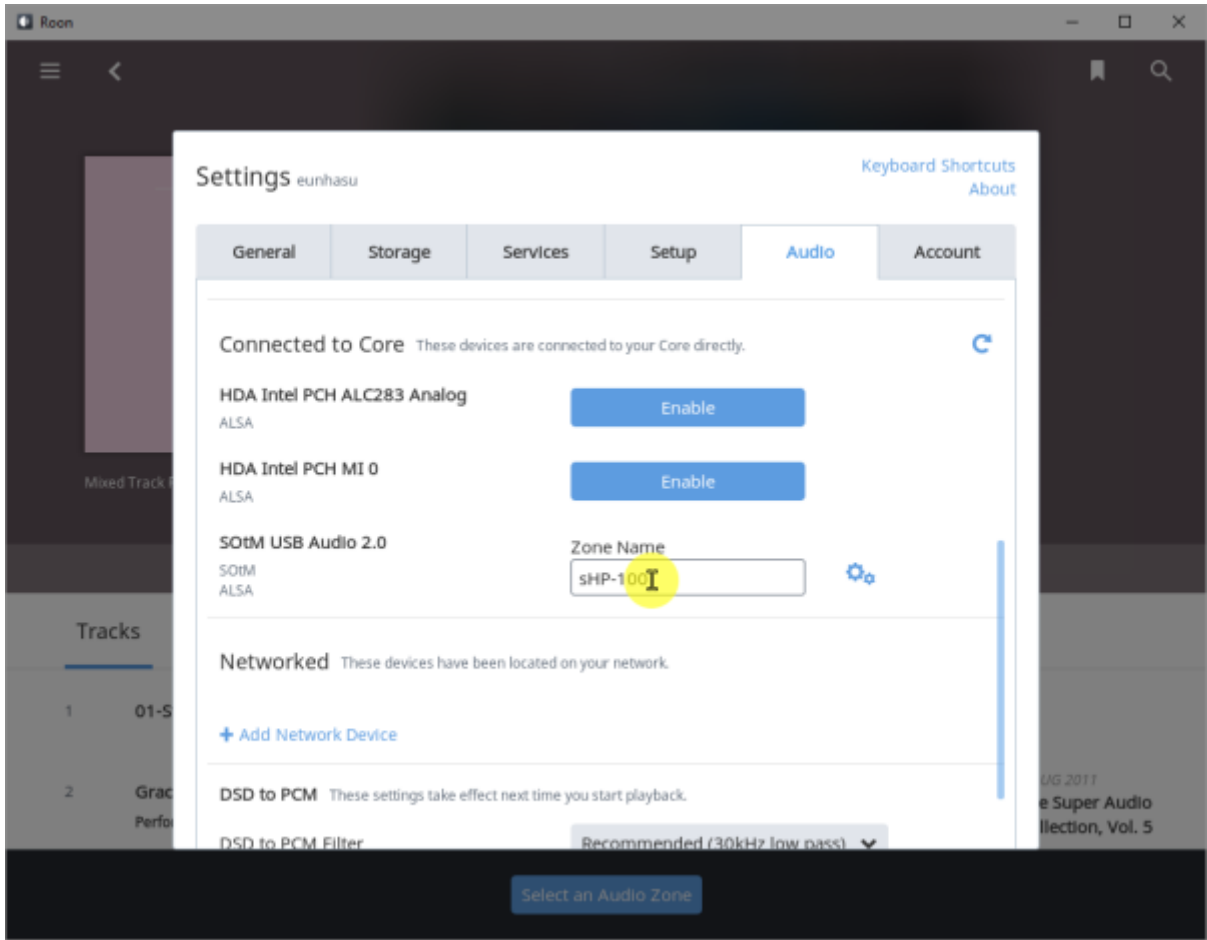

Roon Server

[Eunhasu](#) Roon Server 'Active'

[Roon Server](#) 가 'Active' Roon Desktop Core SMS-1000SQ Core

Core

Audio Zone

: 2017/01/25 21:00

From:
<https://docs.sotm-audio.com/> - **SOTM docs**

Permanent link:
<https://docs.sotm-audio.com/doku.php?id=ko:roon&rev=1485396002>