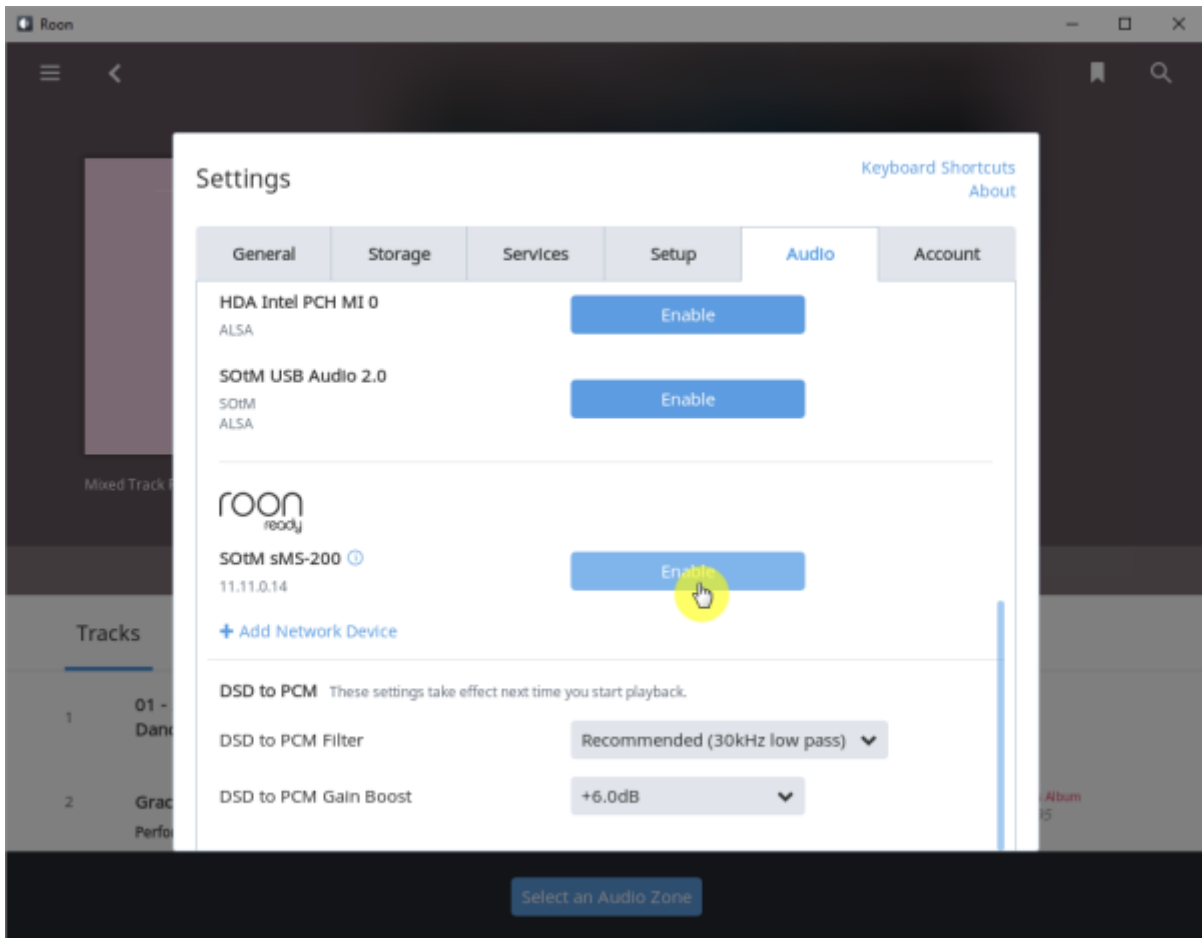

Roon Ready config

- **Audio device config:** USB DAC
- **Volume mode:** Fixed, Software, Device Controls
- **DSD mode:** DSD NONE, NATIVE, DOP, DCS, NATIVE/DOP, NATIVE/DCS
- **DSD rate:** DSD x64, x128, x256
- **Buffer duration:** 0.01 ~ 0.1

- Resync delay: 0.1 ~ 0.5 가 0.01

Roon Ready

Remote Roon Server Roon Ready 'Active' Roon
Settings > Audio Roon Ready SMS-200

sMS-200 Audio zone

Roon Server

Roon Server Roon Core Roon Output Roon Remote [Roonlabs](#)