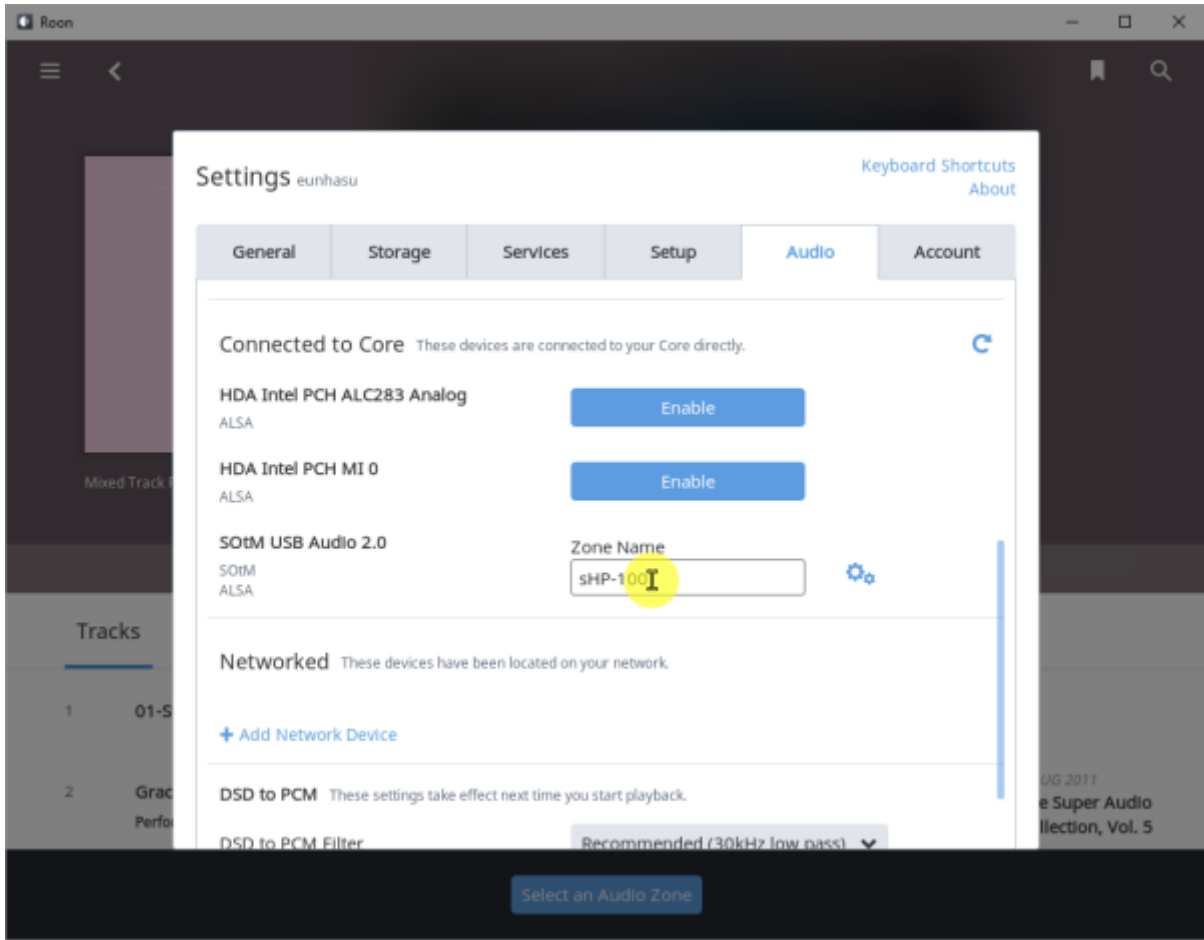

## Roon Ready

Remote Roon Server Roon Ready 'Active' Roon  
Settings > Audio Roon Ready SMS-200

sMS-200 Audio zone

## Roon Server

Roon Server   Roon Core   Roon Output   Roon Remote   [Roonlabs](#)

## Roon Server

[Eunhasu](#)   Roon Server   'Active'

[Roon Server](#) 가 'Active'   Roon remote   Roon Core   SMS-1000SQ

Core

Audio Zone

: 2017/02/06 01:32

From:  
<https://docs.sotm-audio.com/> - **SOTM docs**