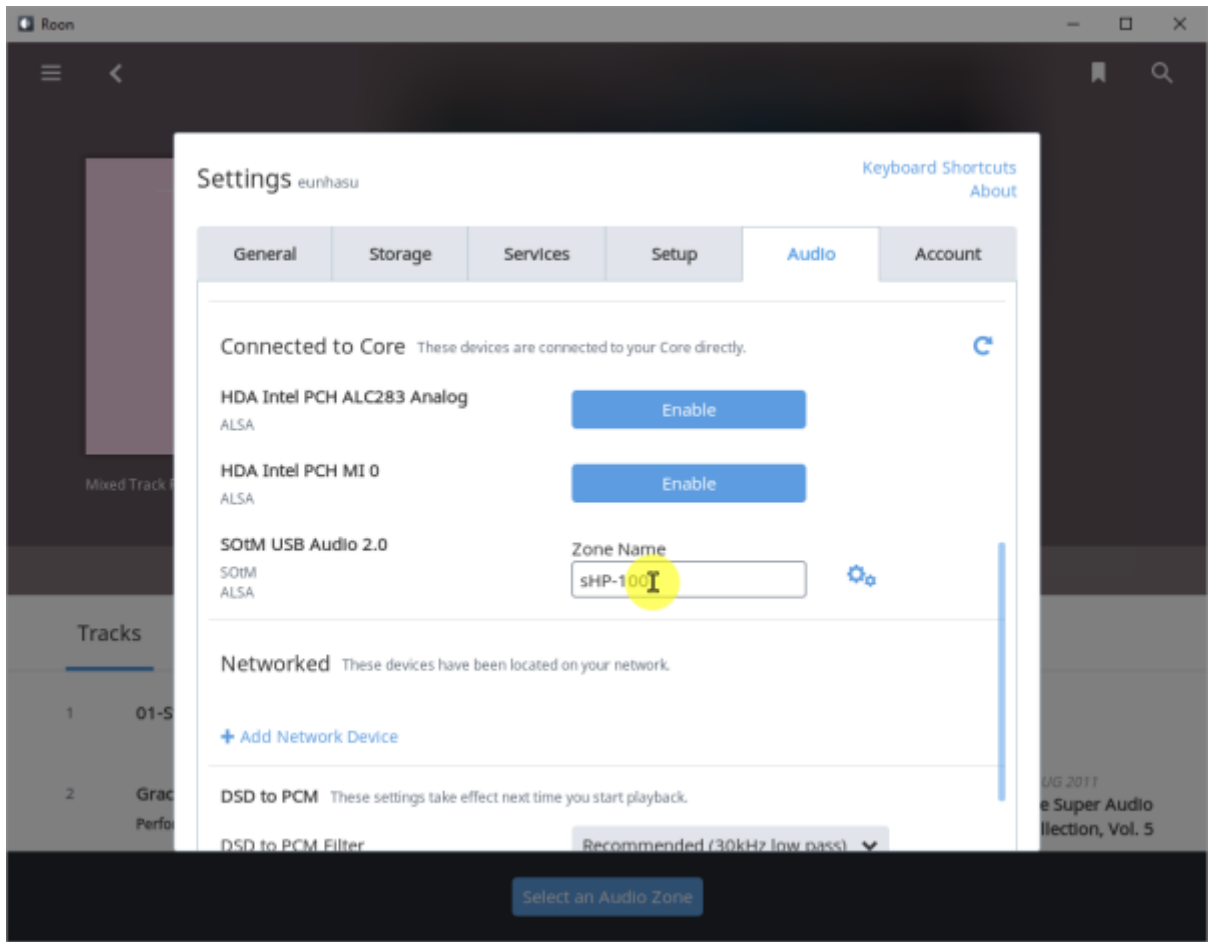

## Roon Ready

Remote Roon Server Roon Ready 'Active' Roon  
Settings > Audio Roon Ready SMS-200

sMS-200 Audio zone

## Roon Server

Roon Server   Roon Core   Roon Output   Roon Remote   [Roonlabs](#)

## Roon Server

[Eunhasu](#)   Roon Server   'Active'

[Roon Server](#) 가 'Active'   Roon remote   Roon Core   SMS-1000SQ

Core

Audio Zone

: 2017/02/06 01:32

From:  
<https://docs.sotm-audio.com/> - **SOTM docs**