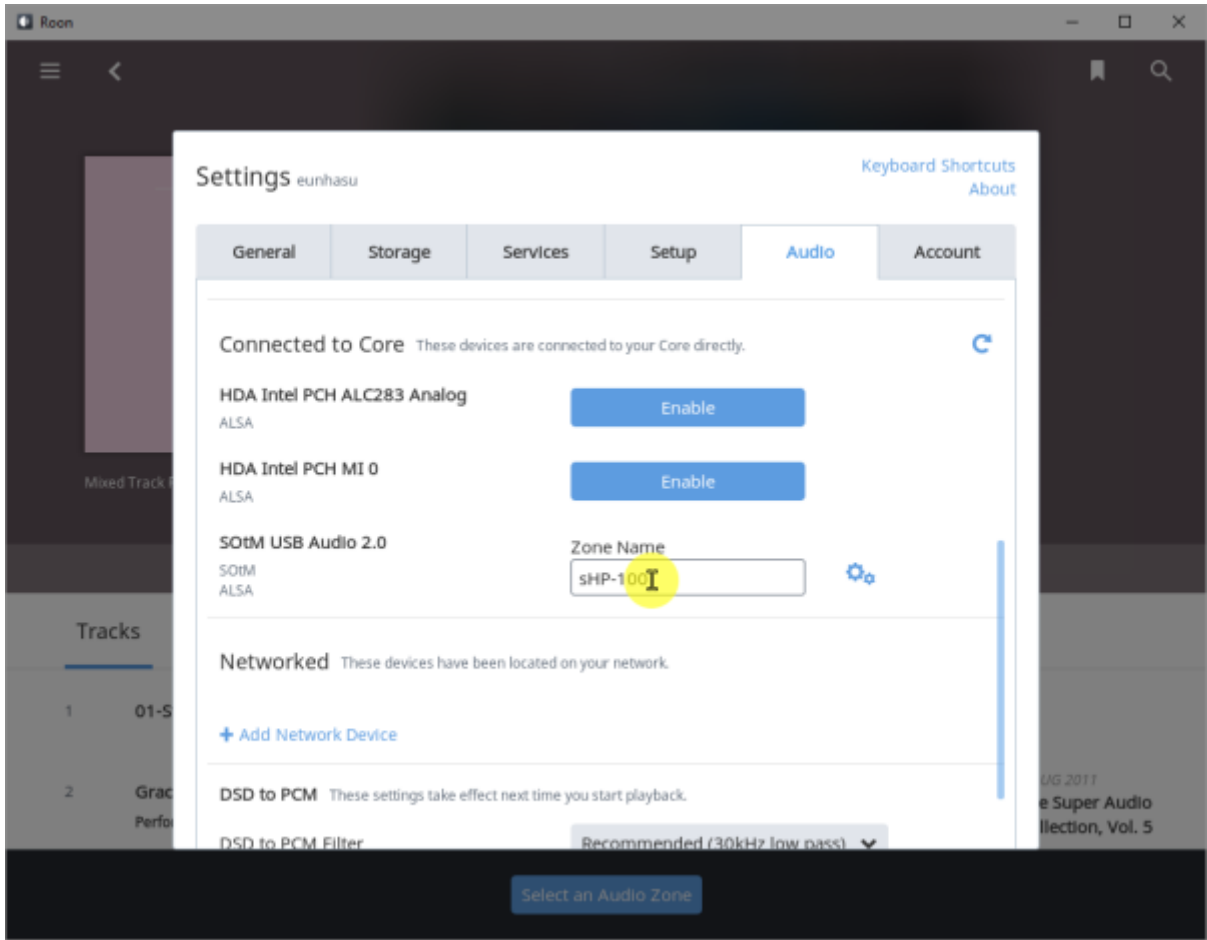

Roon Server

[Eunhasu](#) Roon Server 'Active'

[Roon Server](#) 가 'Active' Roon remote Roon Core SMS-1000SQ

Core

Audio Zone

: 2017/02/06 01:32

From:
<https://docs.sotm-audio.com/> - **SOTM docs**

Permanent link:
<https://docs.sotm-audio.com/doku.php?id=ko:roon&rev=1486362769>