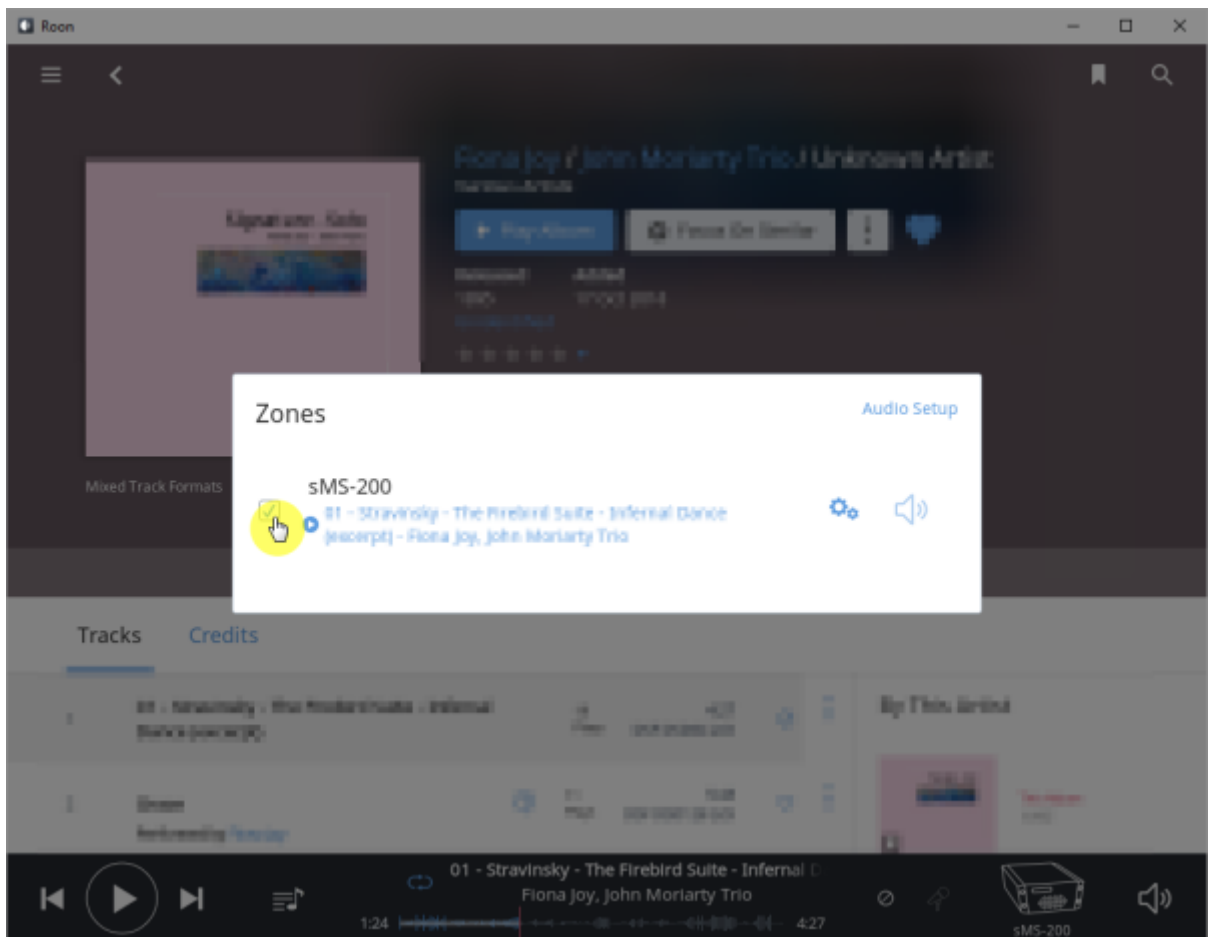

## Roon Ready

Remote Roon Server Roon Ready 'Active' Roon  
Settings > Audio Roon Ready SMS-200

sMS-200 Audio zone