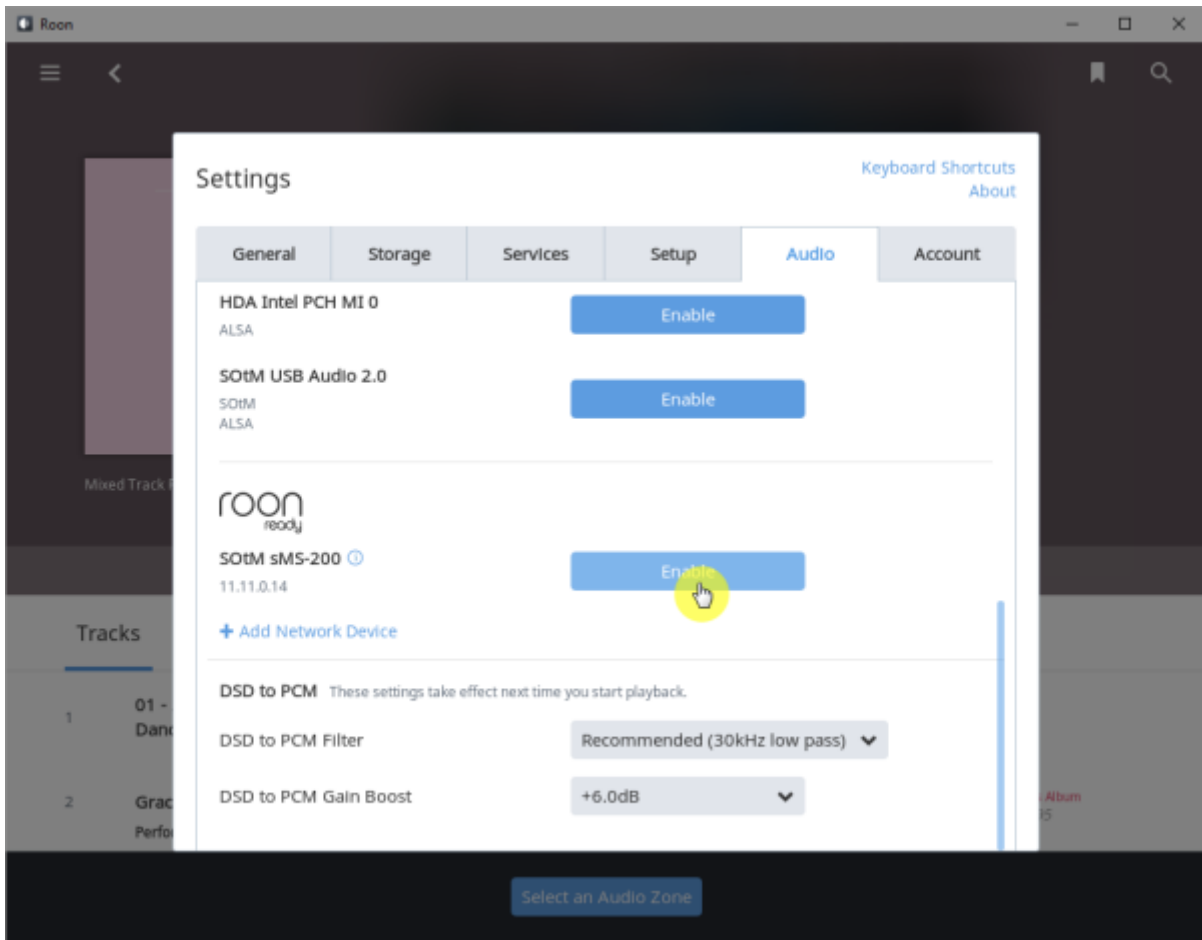

Roon

Roon 가 . Control, Output, Core . Roon .

Roon Ready

Roon Ready Roon Server, Roon Remote . Roon Ready
RoonBridge , . hqplayer_naa .

Roon Ready config

- **Audio device config:** USB DAC
- **Volume mode:** Fixed, Software, Device Controls
- **DSD mode:** DSD NONE, NATIVE, DOP, DCS, NATIVE/DOP, NATIVE/DCS
- **DSD rate:** DSD x64, x128, x256
- **Buffer duration:** 0.01 ~ 0.1

- Resync delay: 0.1 ~ 0.5 가 0.01

Roon Ready

Remote Roon Server Roon Ready 'Active' Roon
Settings > Audio Roon Ready SMS-200

sMS-200 Audio zone

Roon Server

Roon Server Roon Core Roon Output Roon Remote [Roonlabs](#)