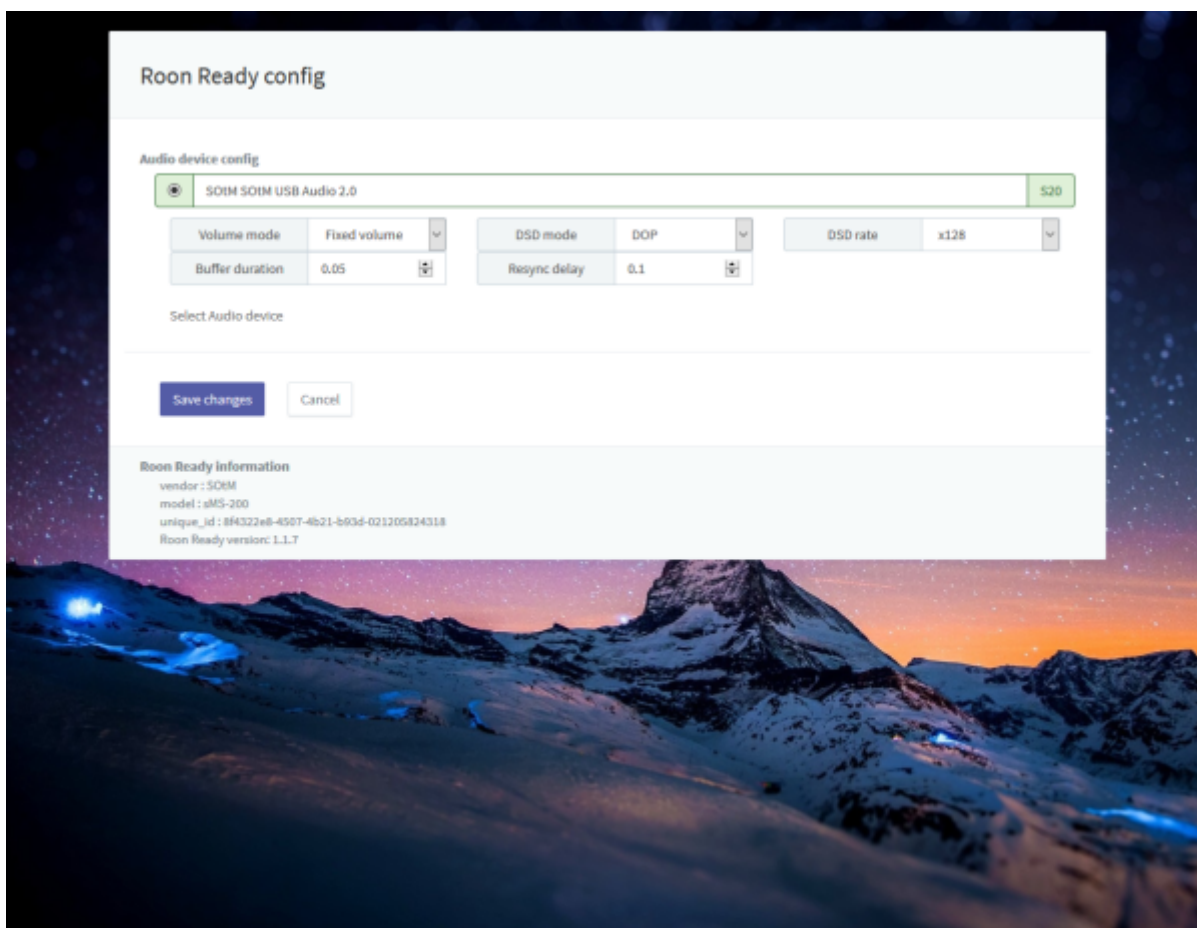

Roon

Roon 가 . Control, Output, Core . Roon .

Roon Ready

Roon Ready Roon Server, Roon Remote . Roon Ready
RoonBridge , . hqplayer_naa .

Roon Ready config

- **Audio device config:** USB DAC
- **Volume mode:** Fixed, Software, Device Controls
- **DSD mode:** DSD NONE, NATIVE, DOP, DCS, NATIVE/DOP, NATIVE/DCS
- **DSD rate:** DSD x64, x128, x256
- **Buffer duration:** 0.01 ~ 0.1