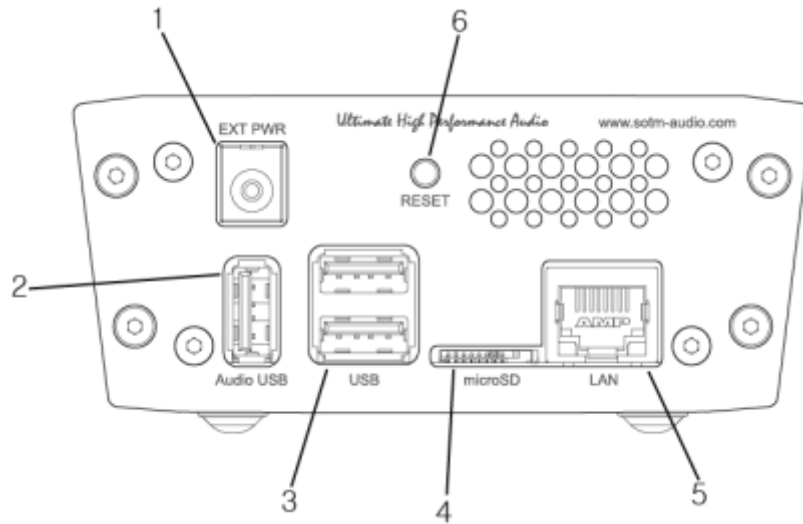

# sMS-200

sMS-200 S0tM

'가

- 
- Eunhasu
- sMS-200 가

1. : on
2. :

- 1. EXT PWR
- 2. Audio USB
- 3. USB 2.0
- 4. microSD
- 5. LAN
- 6. Reset

From: <https://docs.sotm-audio.com/> - SOTM docs

Permanent link: <https://docs.sotm-audio.com/doku.php?id=ko:sms-200>