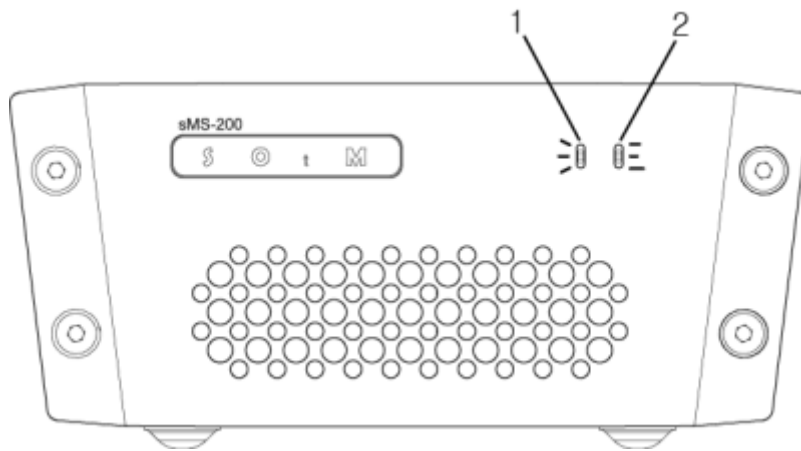

# sMS-200

sMS-200 S0tM

'가

- 
- Eunhasu
- sMS-200 가

1. : on
2. :

- 1. EXT PWR
- 2. Audio USB
- 3. USB 2.0
- 4. microSD
- 5. LAN
- 6. Reset

From: <https://docs.sotm-audio.com/> - SOTM docs

Permanent link: <https://docs.sotm-audio.com/doku.php?id=ko:sms-200>