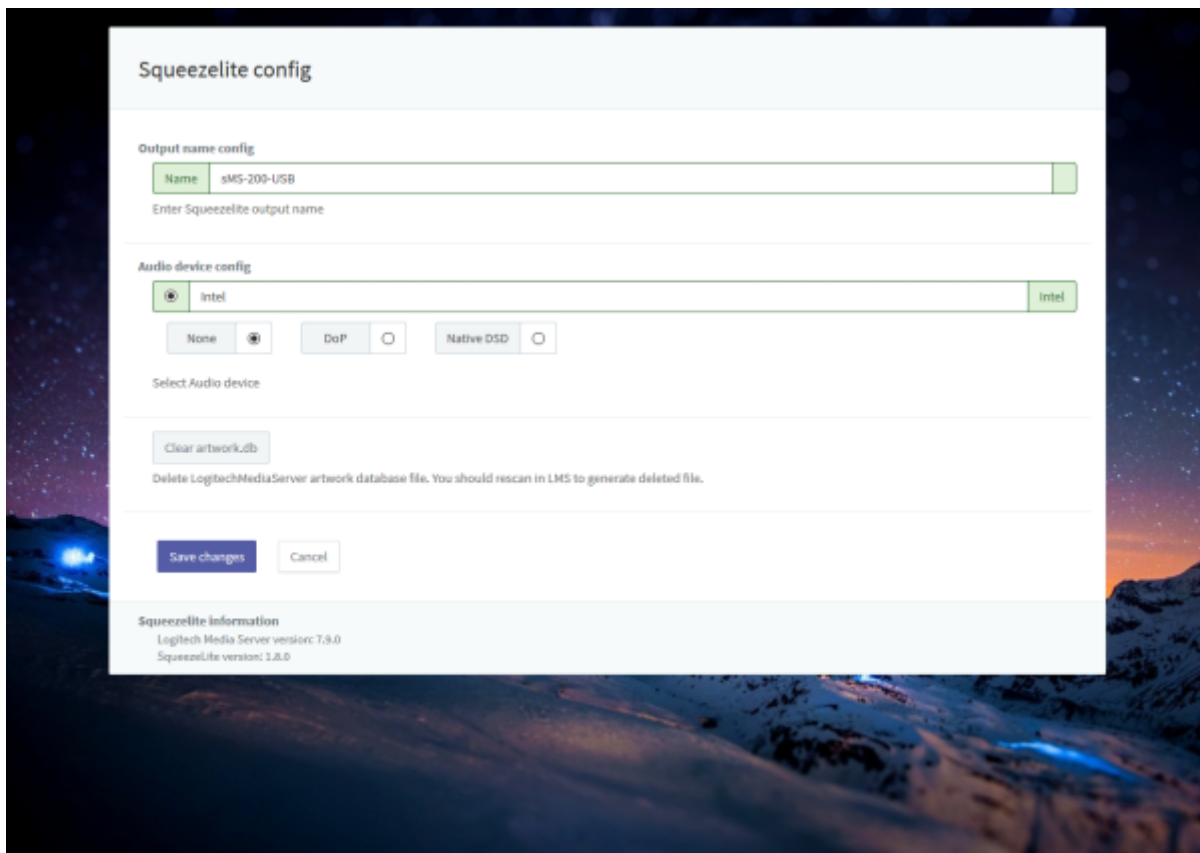

Squeezelite Logitech Media Server(LMS)

Tidal, Qobuz, internet radio

Logitech Media Server

, LMS

- **Name:** LMS
- **Audio device config:** USB DAC
- **None:** PCM
- **DoP:** DSD DoP
- **Native DSD:** Native DSD 가 DAC Native DSD
- **Clear artwork.db:** LMS LMS rescan

Quboz, TIDAL

ickStream

- http://wiki.ickstream.com/index.php/Open_Beta_Squeezebox_Installation

How to install and set Spotify plugin in LMS; Spotify premium account required.

: 2017/01/22 22:55

From:

<https://docs.sotm-audio.com/> - **SOTM docs**