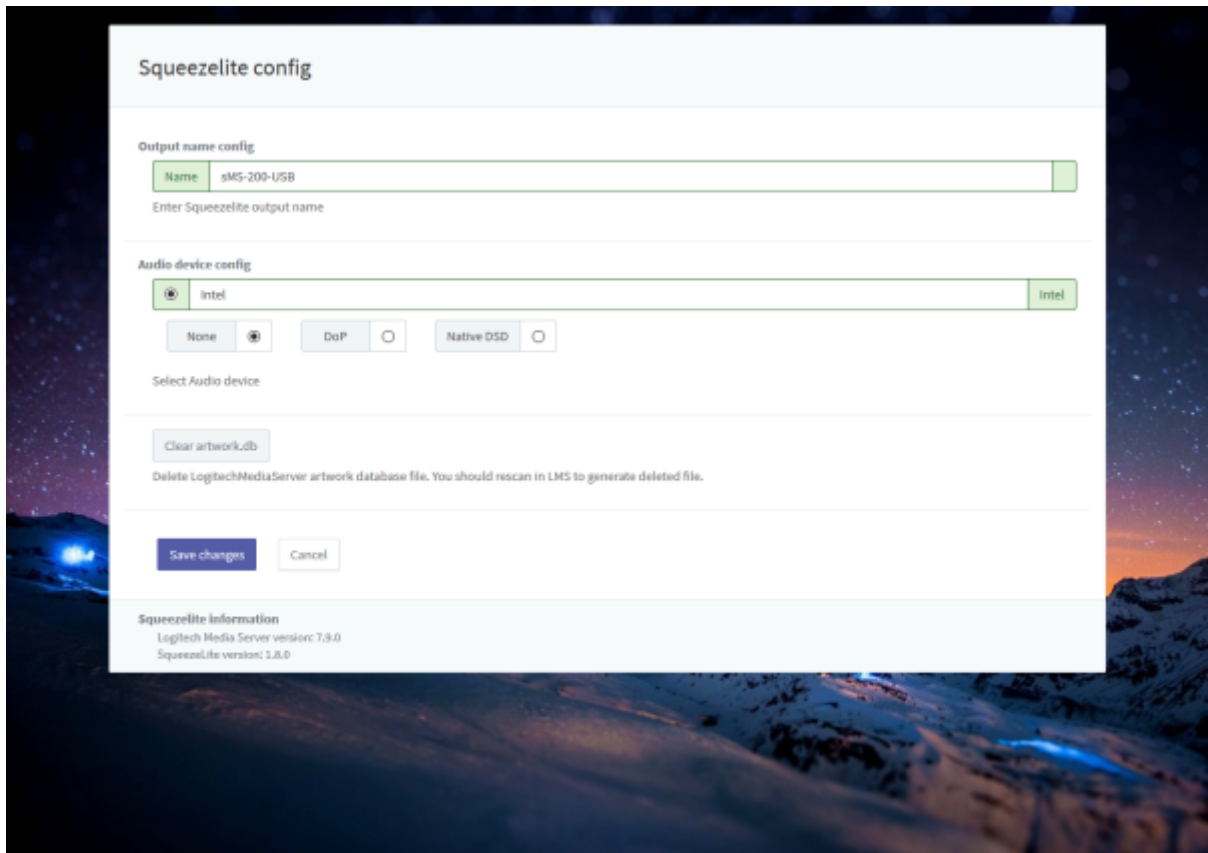

Squeezelite Logitech Media Server(LMS)

Tidal, Qobuz, internet radio

Logitech Media Server

, LMS ,

- **Name:** LMS
- **Audio device config:** USB DAC
- **None:** PCM
- **DoP:** DSD DoP
- **Native DSD:** Native DSD 가 DAC Native DSD
- **Clear artwork.db:** LMS LMS rescan

Quboz, TIDAL

ickStream

- http://wiki.ickstream.com/index.php/Open_Beta_Squeezebox_Installation

How to install and set Spotify plugin in LMS; Spotify premium account required.

: 2017/01/22 22:55

From:

<https://docs.sotm-audio.com/> - **SotM docs**