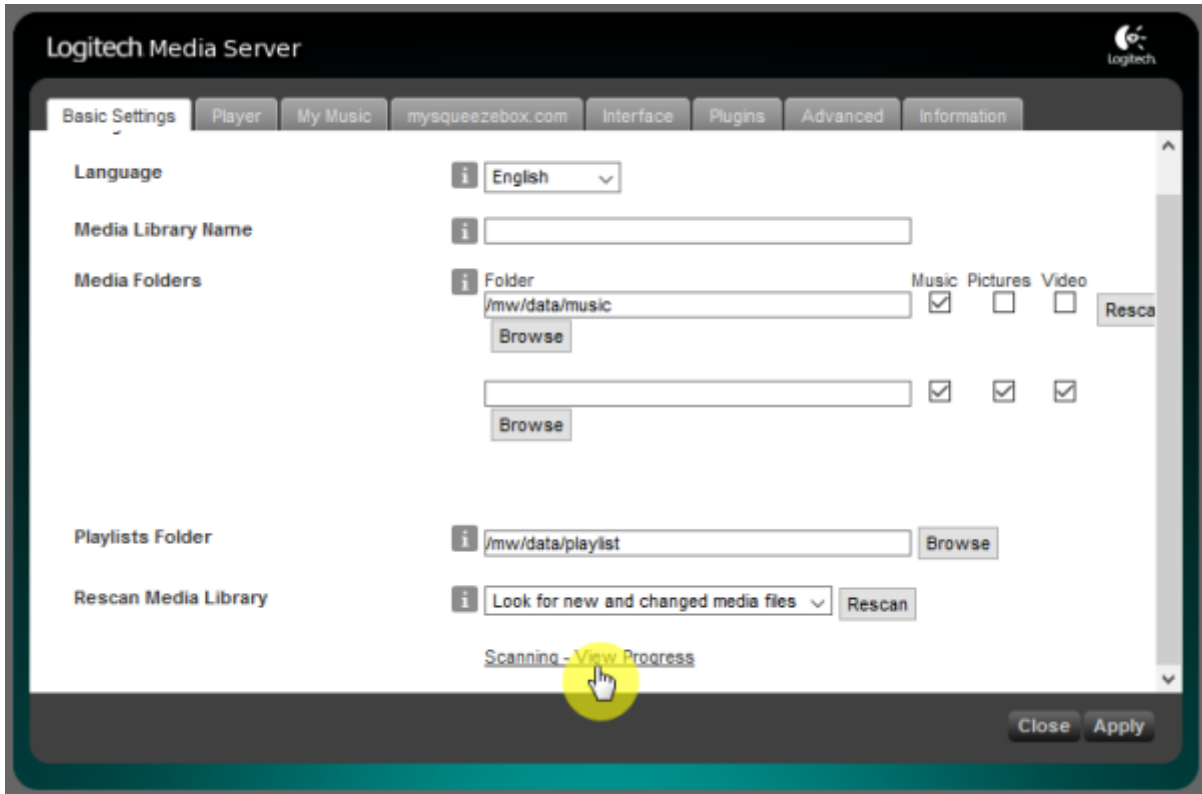

LMS

rescan

Settings

Basic Settings "Rescan"

"Scanning - View Progress"

Quboz, TIDAL

ickStream

- [http://wiki.ickstream.com/index.php/Open\\_Beta\\_Squeezebox\\_Installation](http://wiki.ickstream.com/index.php/Open_Beta_Squeezebox_Installation)