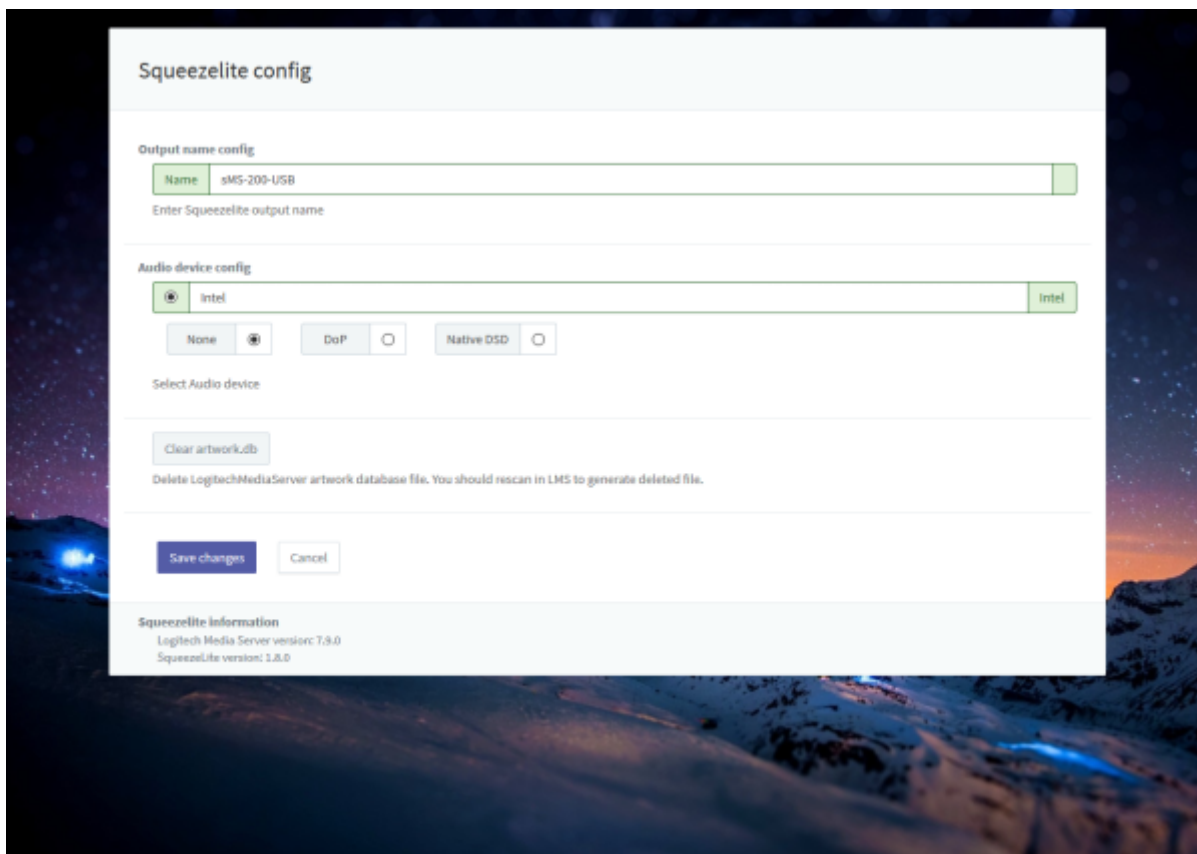

Squeezelite / Logitech Media Server

Squeezelite Logitech Media Server(LMS)

Tidal, Qobuz, internet radio

Logitech Media Server

, LMS

- **Name:** LMS
- **Audio device config:** USB DAC
- **None:** PCM
- **DoP:** DSD DoP
- **Native DSD:** Native DSD 가 DAC Native DSD
- **Clear artwork.db:** LMS LMS rescan

ickStream 가 , LMS > Settings > Advanced > ickStream

ickStream

ickStream

The screenshot shows the Logitech Media Server web interface. At the top, there is a navigation bar with tabs: Basic Settings, Player, My Music, mysqueezebox.com, Interface, Plugins, Advanced, and Information. Below this is a sub-tab for 'ickStream'. A message at the top left says 'Changes have been saved.' The settings are as follows: