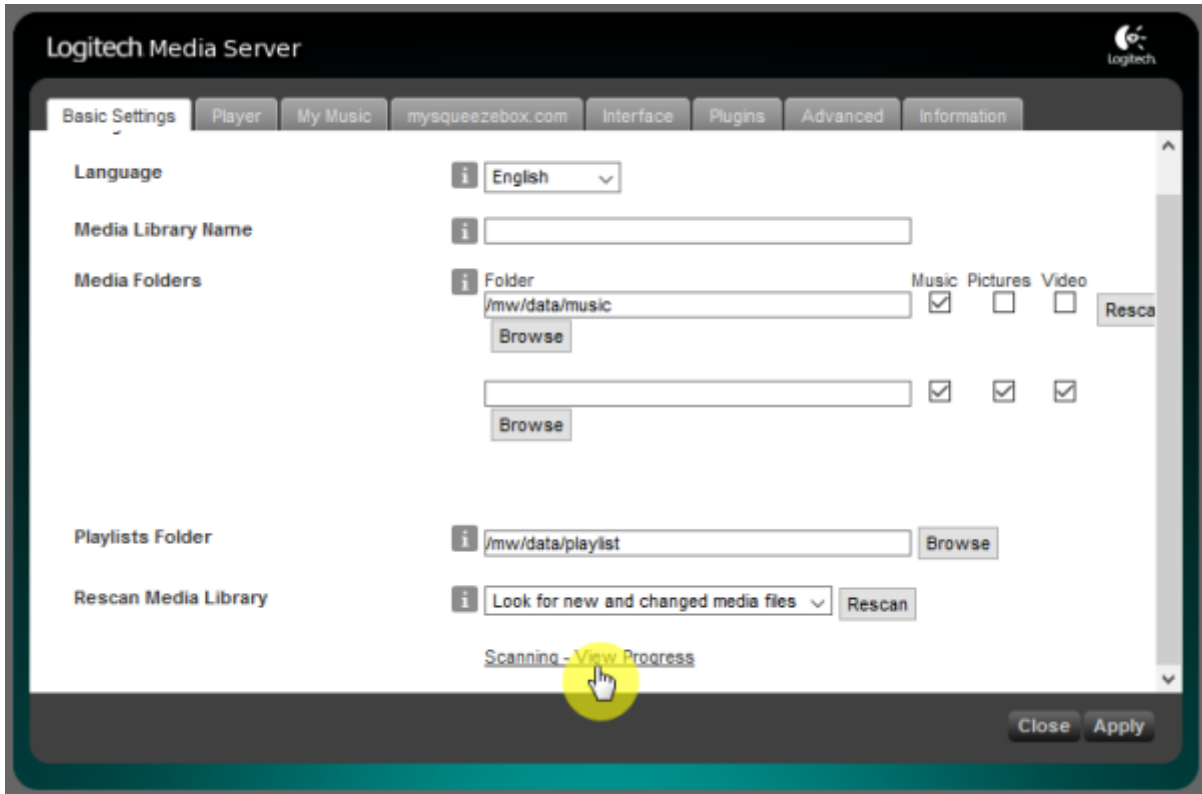

LMS

rescan

Settings

Basic Settings "Rescan"

"Scanning - View Progress"

Quboz, TIDAL

ickStream

- http://wiki.ickstream.com/index.php/Open_Beta_Squeezebox_Installation

ickStream 가 , LMS > Settings > Advanced > ickStream

ickStream

ickStream

The screenshot shows the Logitech Media Server web interface. At the top, there is a navigation bar with tabs: Basic Settings, Player, My Music, mysqueezebox.com, Interface, Plugins, Advanced, and Information. Below this is a sub-tab for 'ickStream'. A message at the top left says 'Changes have been saved.' The settings are as follows: