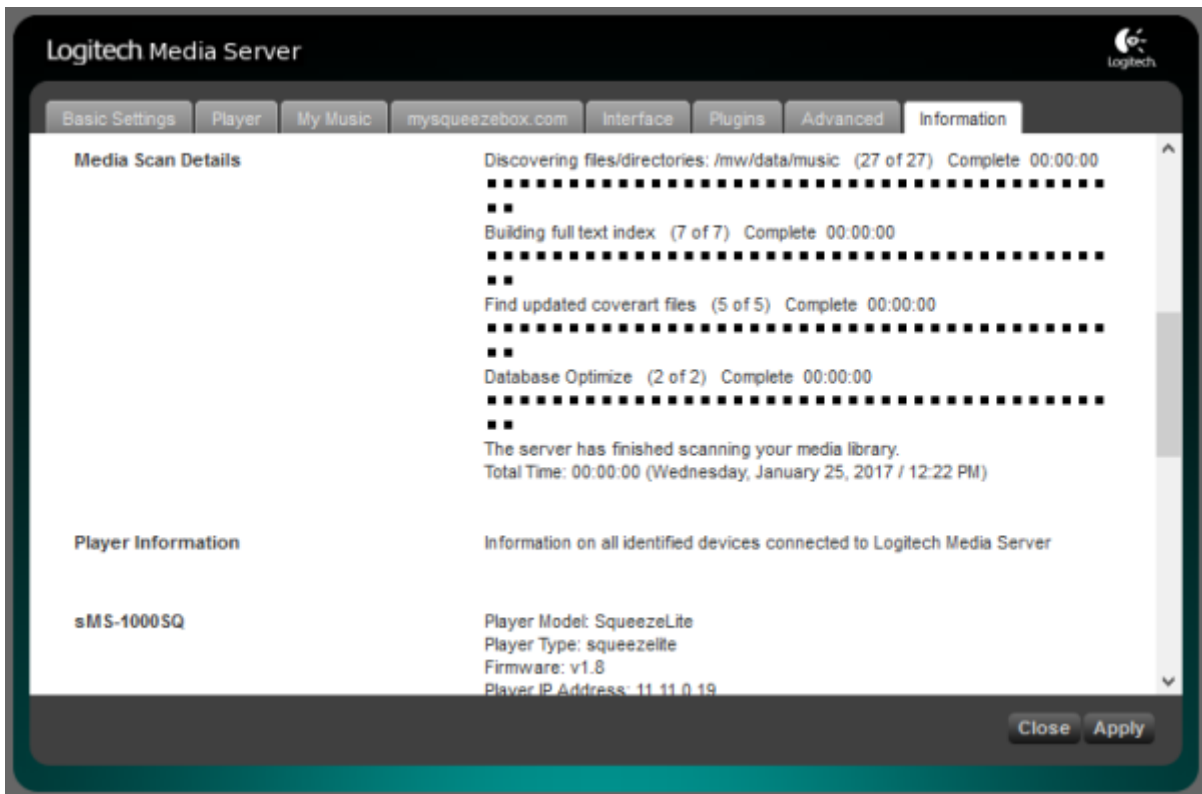

Squeezelite / Logitech Media Server

Squeezelite Logitech Media Server(LMS)

Tidal, Qobuz, internet radio

Logitech Media Server

, LMS

- **Name:** LMS
- **Audio device config:** USB DAC
- **None:** PCM
- **DoP:** DSD DoP
- **Native DSD:** Native DSD 가 DAC Native DSD
- **Clear artwork.db:** LMS LMS rescan

LMS

rescan

Settings

Basic Settings "Rescan"

"Scanning - View Progress"

Quboz, TIDAL

ickStream

- http://wiki.ickstream.com/index.php/Open_Beta_Squeezebox_Installation

ickStream 가 , LMS > Settings > Advanced > ickStream

ickStream

ickStream

The screenshot shows the Logitech Media Server web interface. At the top, there is a navigation bar with tabs: Basic Settings, Player, My Music, mysqueezebox.com, Interface, Plugins, Advanced, and Information. Below this is a sub-tab for 'ickStream'. A message at the top left says 'Changes have been saved.' The settings are as follows: