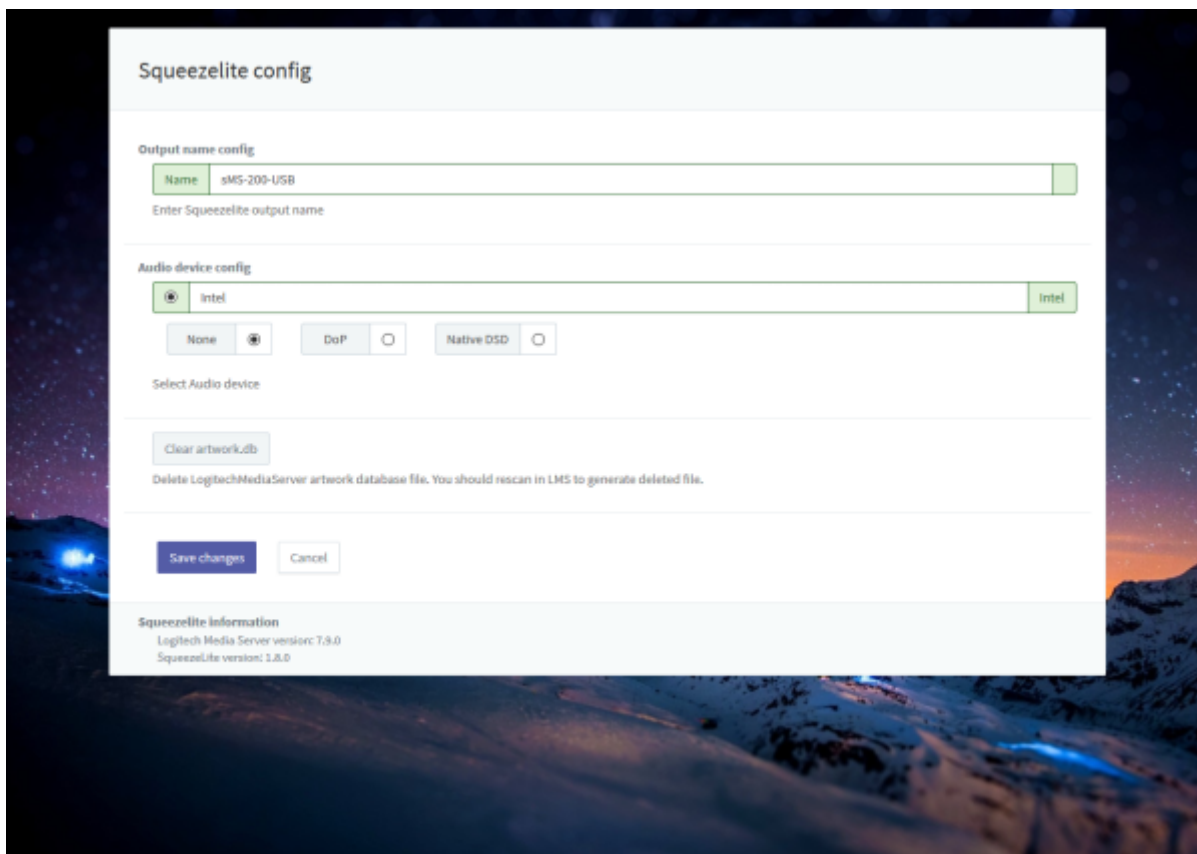

Squeezelite / Logitech Media Server

Squeezelite Logitech Media Server(LMS)

Tidal, Qobuz, internet radio

Logitech Media Server

LMS

- **Name:** LMS
- **Audio device config:** USB DAC
- **None:** PCM
- **DoP:** DSD DoP
- **Native DSD:** Native DSD 가 DAC Native DSD
- **Clear artwork.db:** LMS LMS rescan