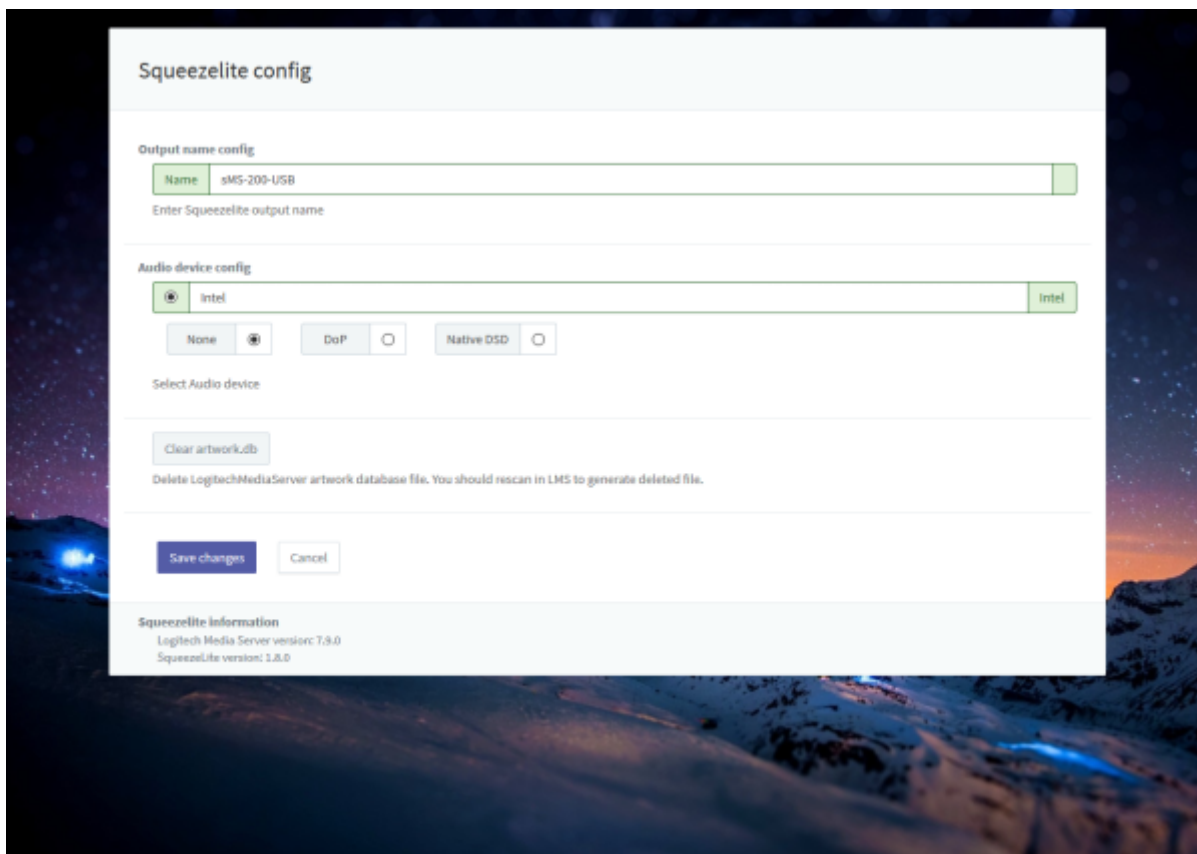

Squeezelite / Logitech Media Server

Squeezelite Logitech Media Server(LMS)

Tidal, Qobuz, internet radio

Logitech Media Server

, LMS

- **Name:** LMS
- **Audio device config:** USB DAC
- **None:** PCM
- **DoP:** DSD DoP
- **Native DSD:** Native DSD 가 DAC Native DSD
- **Clear artwork.db:** LMS LMS rescan