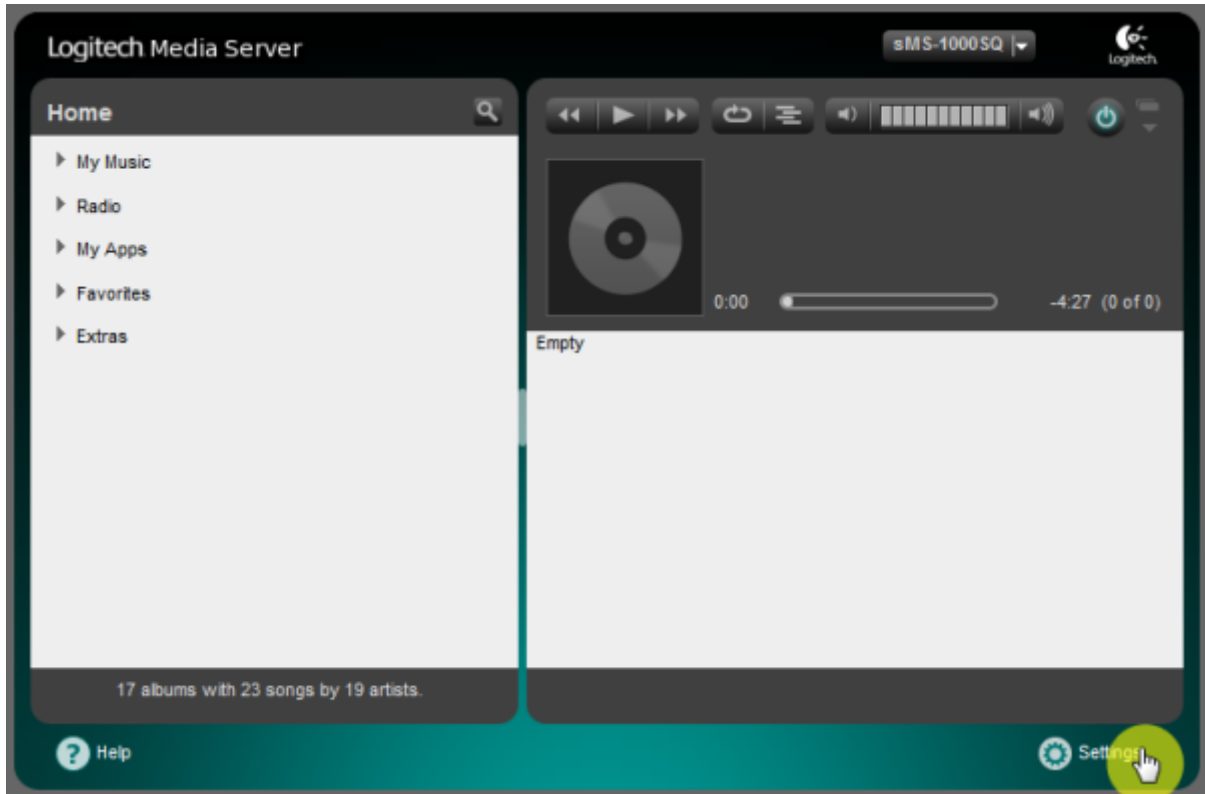

Basic Settings "Rescan"