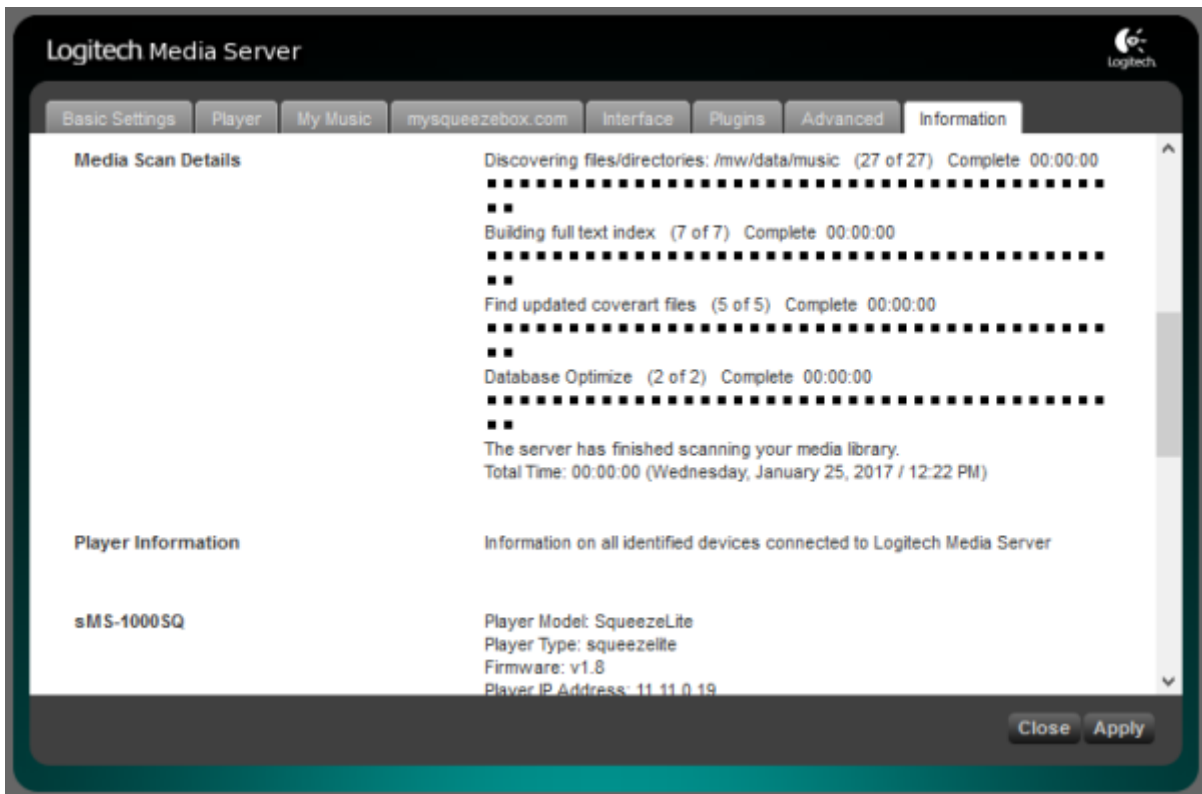

Squeezelite / Logitech Media Server

Squeezelite Logitech Media Server(LMS)

Tidal, Qobuz, internet radio

Logitech Media Server

LMS

- **Name:** LMS
- **Audio device config:** USB DAC
- **None:** PCM
- **DoP:** DSD DoP
- **Native DSD:** Native DSD 가 DAC Native DSD
- **Clear artwork.db:** LMS LMS rescan

LMS

rescan

Settings

Basic Settings "Rescan"

"Scanning - View Progress"

Quboz, TIDAL

ickStream

- http://wiki.ickstream.com/index.php/Open_Beta_Squeezebox_Installation

ickStream 가 , LMS > Settings > Advanced > ickStream

ickStream

ickStream

Logitech Media Server

Basic Settings | Player | My Music | mysqueezebox.com | Interface | Plugins | **Advanced** | Information

ickStream ▾