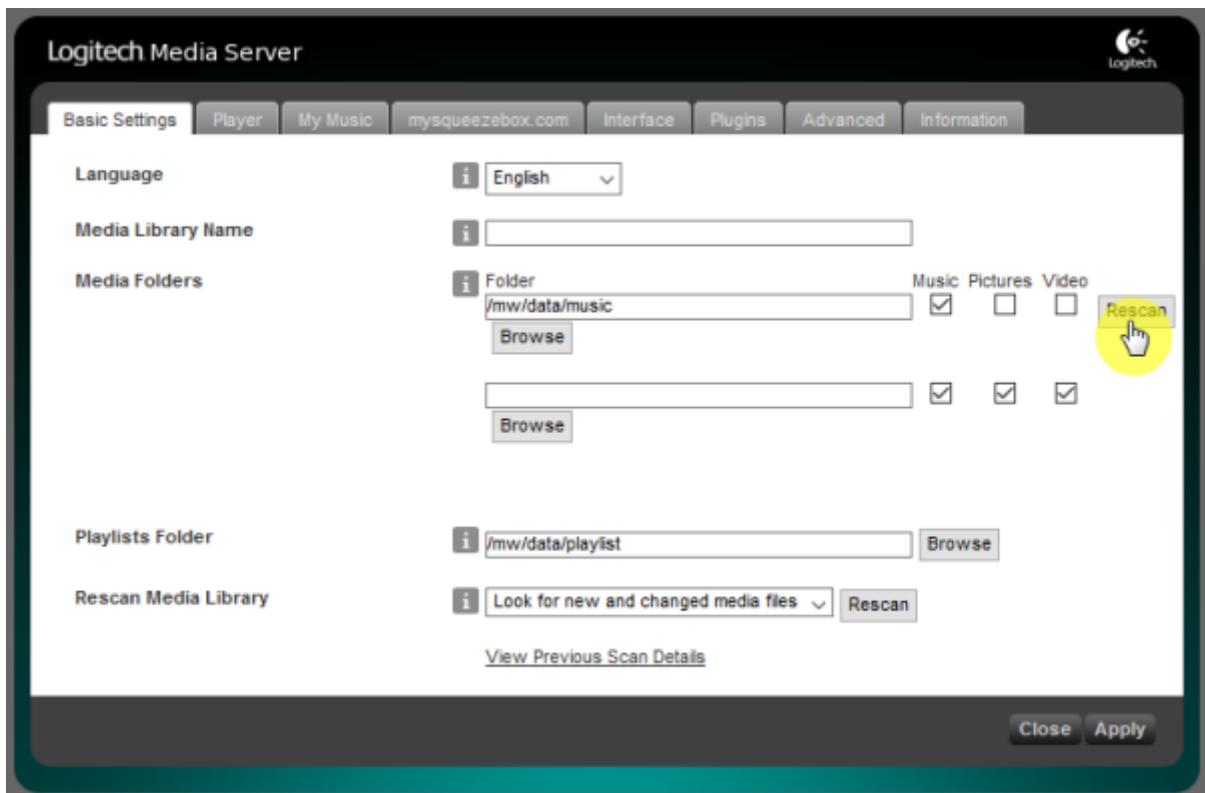

Squeezelite / Logitech Media Server

Squeezelite Logitech Media Server(LMS)

Tidal, Qobuz, internet radio

Logitech Media Server

LMS

- **Name:** LMS
- **Audio device config:** USB DAC
- **None:** PCM
- **DoP:** DSD DoP
- **Native DSD:** Native DSD 가 DAC Native DSD
- **Clear artwork.db:** LMS LMS rescan

LMS

rescan

Settings

Basic Settings "Rescan"

"Scanning - View Progress"

Quboz, TIDAL

ickStream

- http://wiki.ickstream.com/index.php/Open_Beta_Squeezebox_Installation