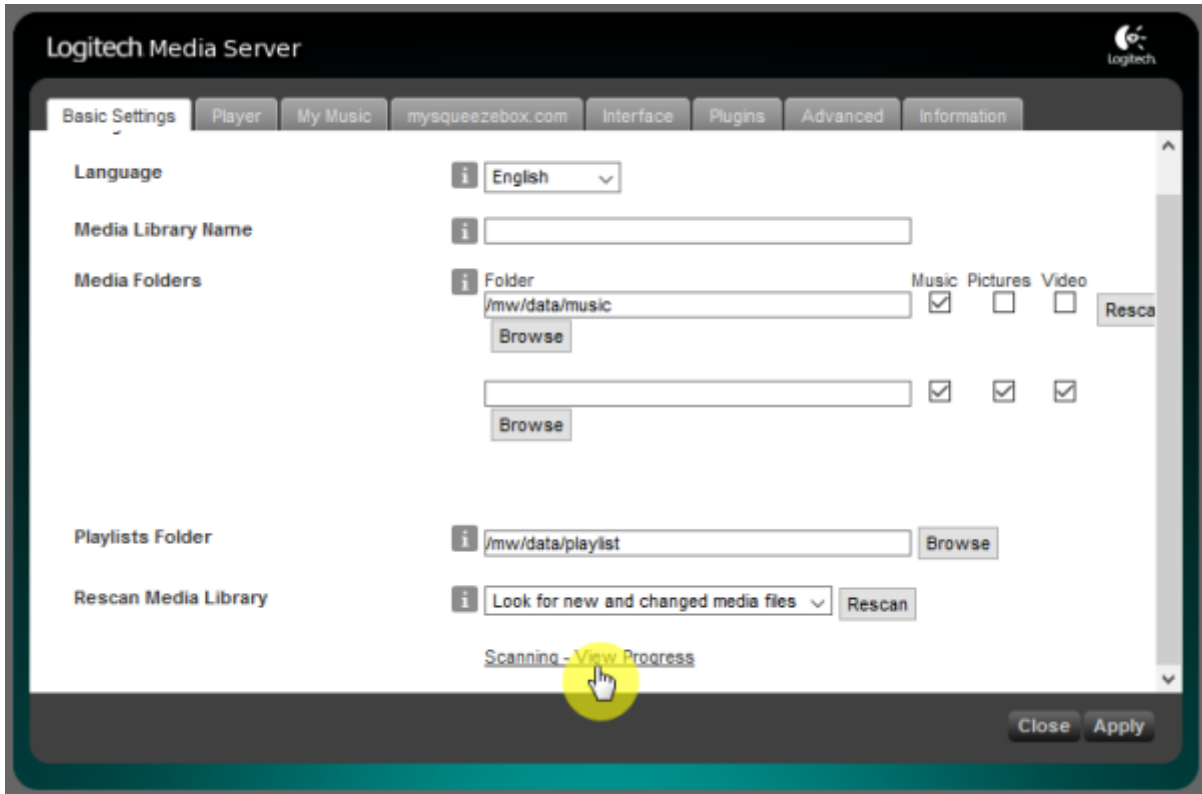

LMS

rescan

Settings

Basic Settings "Rescan"

"Scanning - View Progress"

Quboz, TIDAL

ickStream

- http://wiki.ickstream.com/index.php/Open_Beta_Squeezebox_Installation

ickStream 가 , LMS > Settings > Advanced > ickStream

ickStream

ickStream

Logitech Media Server

Basic Settings | Player | My Music | mysqueezebox.com | Interface | Plugins | **Advanced** | Information

ickStream ▾