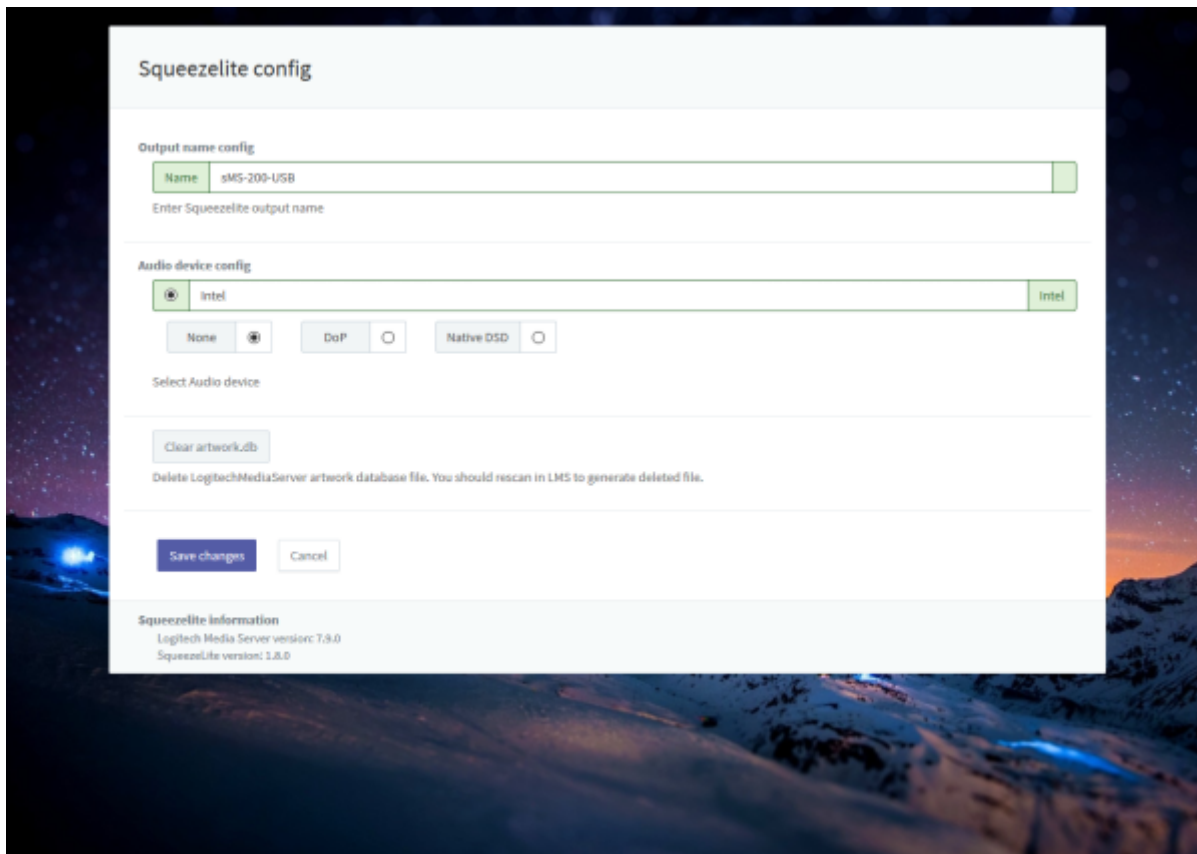

# Squeezelite / Logitech Media Server

Squeezelite Logitech Media Server(LMS)

Tidal, Qobuz, internet radio

Logitech Media Server

, , LMS ,

- **Name:** LMS
- **Audio device config:** USB DAC
- **None:** PCM
- **DoP:** DSD DoP
- **Native DSD:** Native DSD 가 DAC Native DSD
- **Clear artwork.db:** LMS LMS rescan