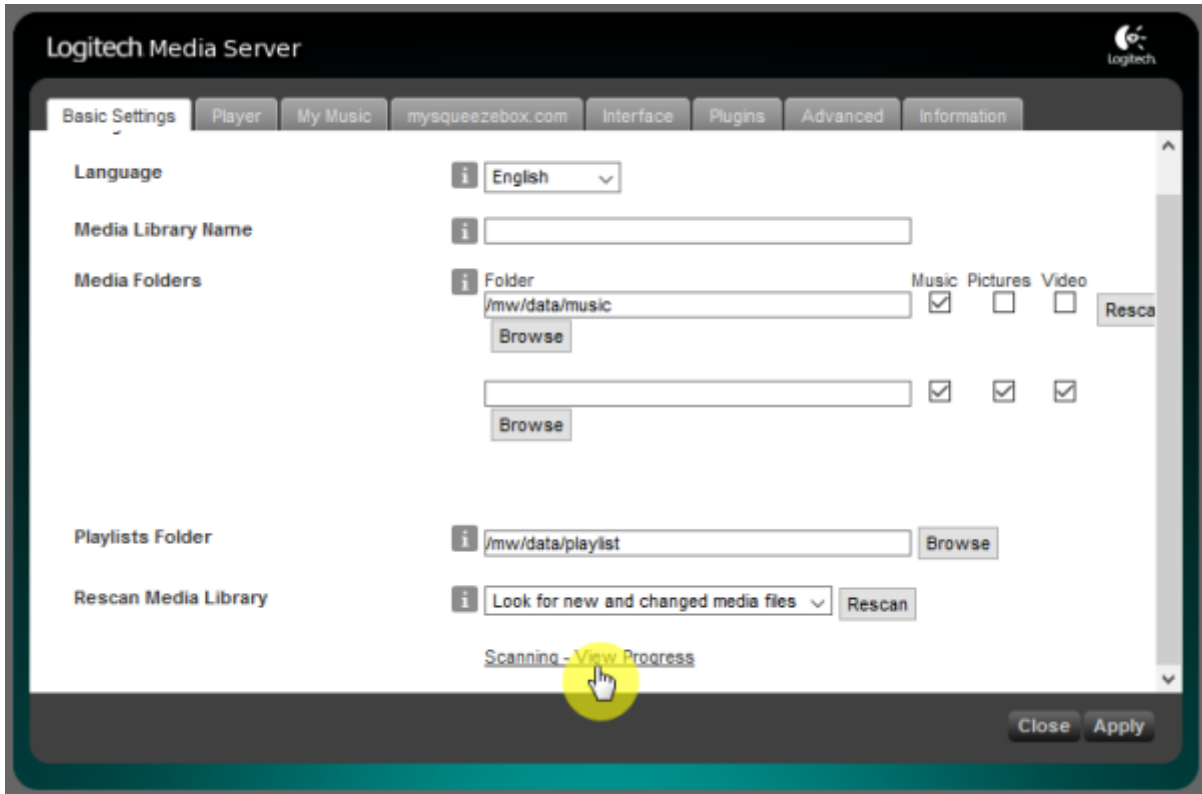

LMS rescan

Settings

Basic Settings "Rescan"

"Scanning - View Progress"

Quboz, TIDAL

ickStream

- [http://wiki.ickstream.com/index.php/Open\\_Beta\\_Squeezebox\\_Installation](http://wiki.ickstream.com/index.php/Open_Beta_Squeezebox_Installation)

ickStream 가 , LMS > Settings > Advanced > ickStream

ickStream

ickStream

The screenshot shows the Logitech Media Server web interface. At the top, there are navigation tabs: Basic Settings, Player, My Music, mysqueezebox.com, Interface, Plugins, Advanced, and Information. The 'Advanced' tab is selected, and a sub-tab for 'ickStream' is active. Below the navigation, a message states 'Changes have been saved.' The settings are as follows: