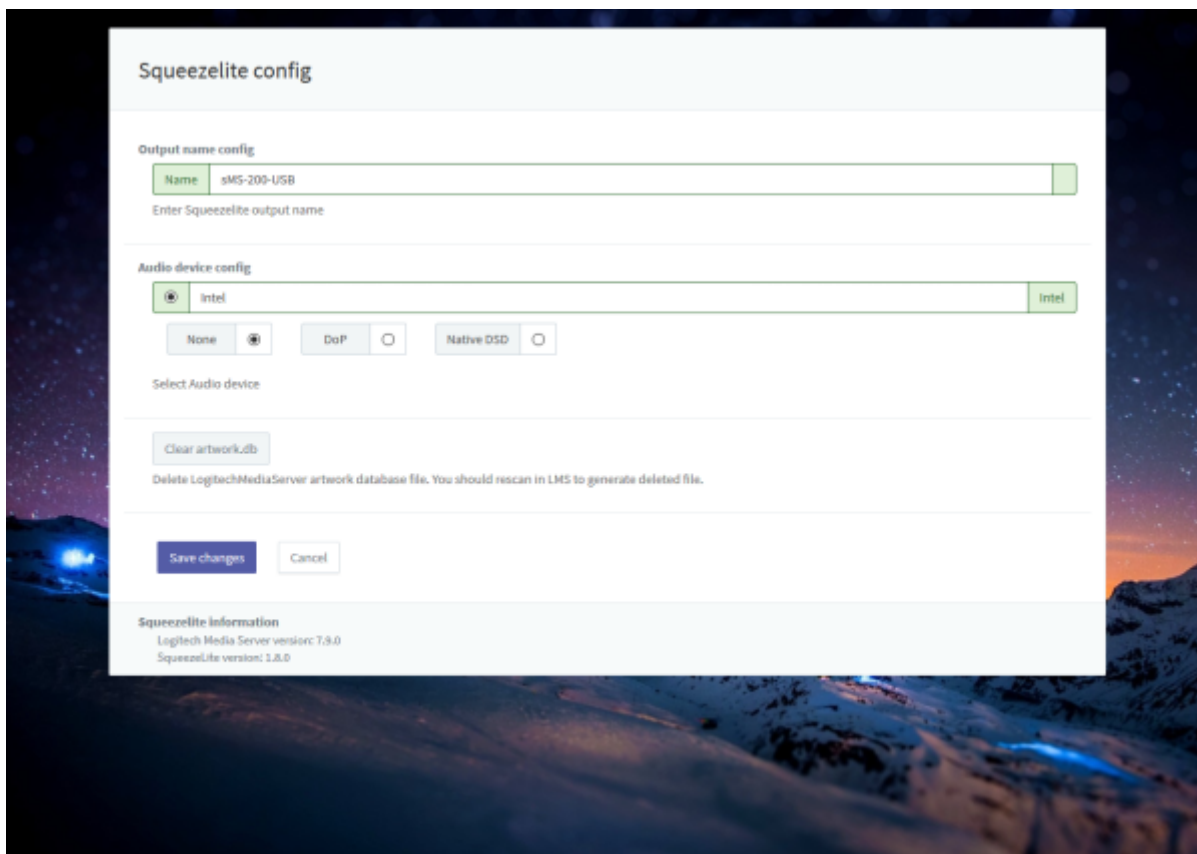

# Squeezelite / Logitech Media Server

Squeezelite Logitech Media Server(LMS)

Tidal, Qobuz, internet radio

Logitech Media Server

LMS

- **Name:** LMS
- **Audio device config:** USB DAC
- **None:** PCM
- **DoP:** DSD DoP
- **Native DSD:** Native DSD 가 DAC Native DSD
- **Clear artwork.db:** LMS LMS rescan

ickStream 가 , LMS > Settings > Advanced > ickStream

ickStream

ickStream

The screenshot shows the Logitech Media Server web interface. At the top, there are navigation tabs: Basic Settings, Player, My Music, mysqueezebox.com, Interface, Plugins, Advanced, and Information. The 'Advanced' tab is selected, and a sub-tab for 'ickStream' is active. Below the navigation, a message states 'Changes have been saved.' The settings are as follows: