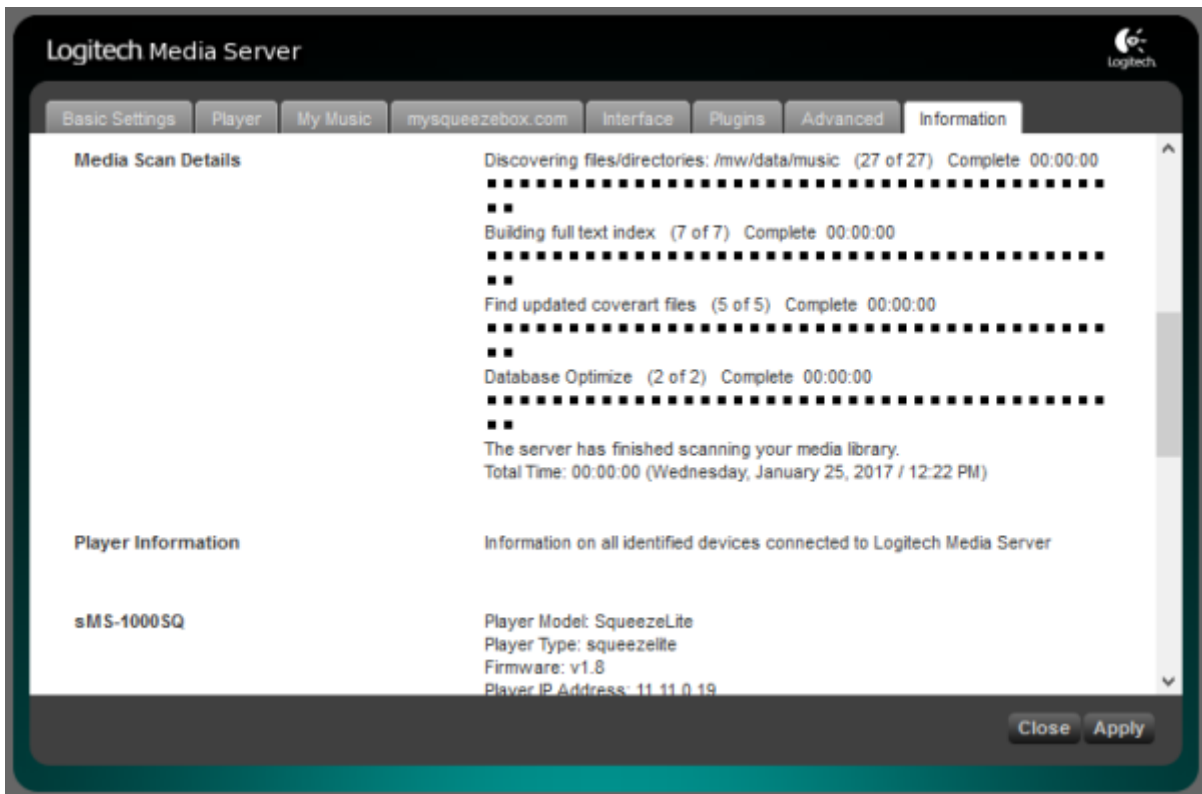

# Squeezelite / Logitech Media Server

Squeezelite Logitech Media Server(LMS)

Tidal, Qobuz, internet radio

Logitech Media Server

LMS

- **Name:** LMS
- **Audio device config:** USB DAC
- **None:** PCM
- **DoP:** DSD DoP
- **Native DSD:** Native DSD 가 DAC Native DSD
- **Clear artwork.db:** LMS LMS rescan

LMS rescan

Settings

Basic Settings "Rescan"

"Scanning - View Progress"

Quboz, TIDAL

ickStream

- [http://wiki.ickstream.com/index.php/Open\\_Beta\\_Squeezebox\\_Installation](http://wiki.ickstream.com/index.php/Open_Beta_Squeezebox_Installation)

ickStream 가 , LMS > Settings > Advanced > ickStream

ickStream

ickStream

The screenshot shows the Logitech Media Server web interface. At the top, there are navigation tabs: Basic Settings, Player, My Music, mysqueezebox.com, Interface, Plugins, Advanced, and Information. The 'Advanced' tab is selected, and a sub-tab for 'ickStream' is active. Below the navigation, a message states 'Changes have been saved.' The settings are as follows: