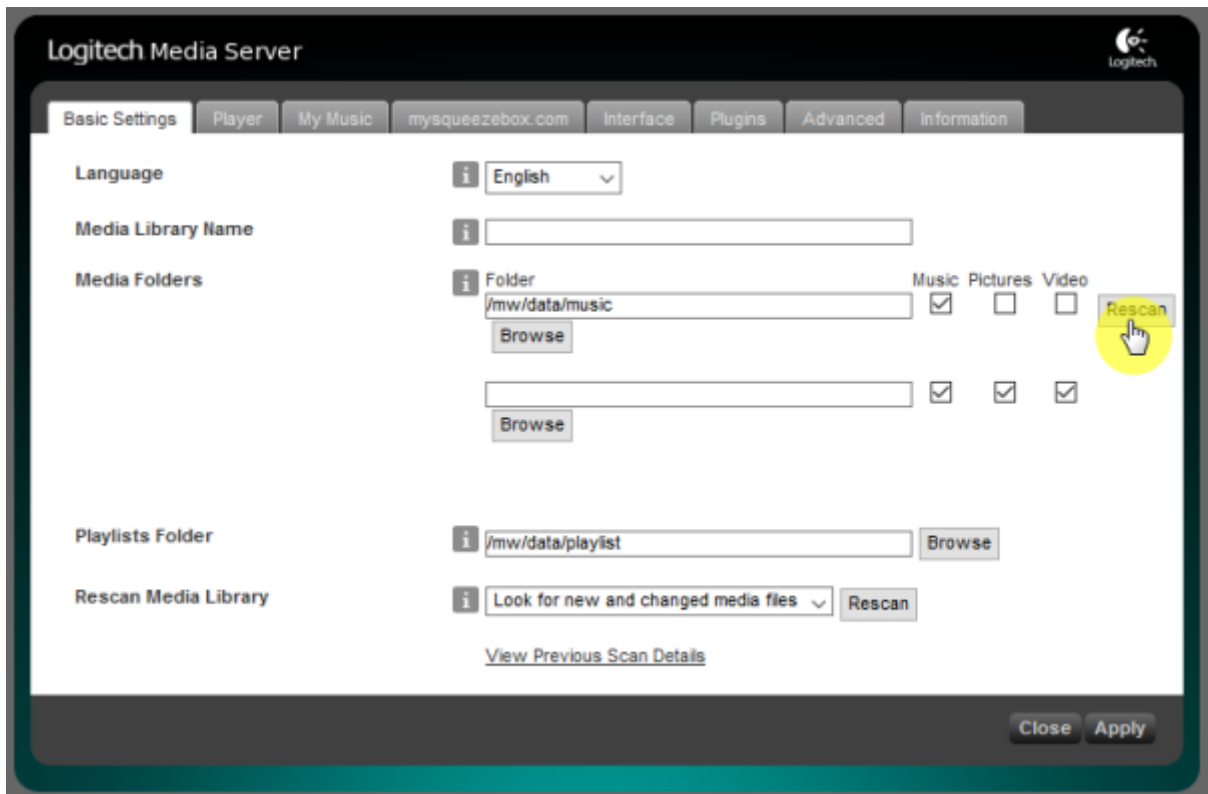

"Scanning - View Progress"