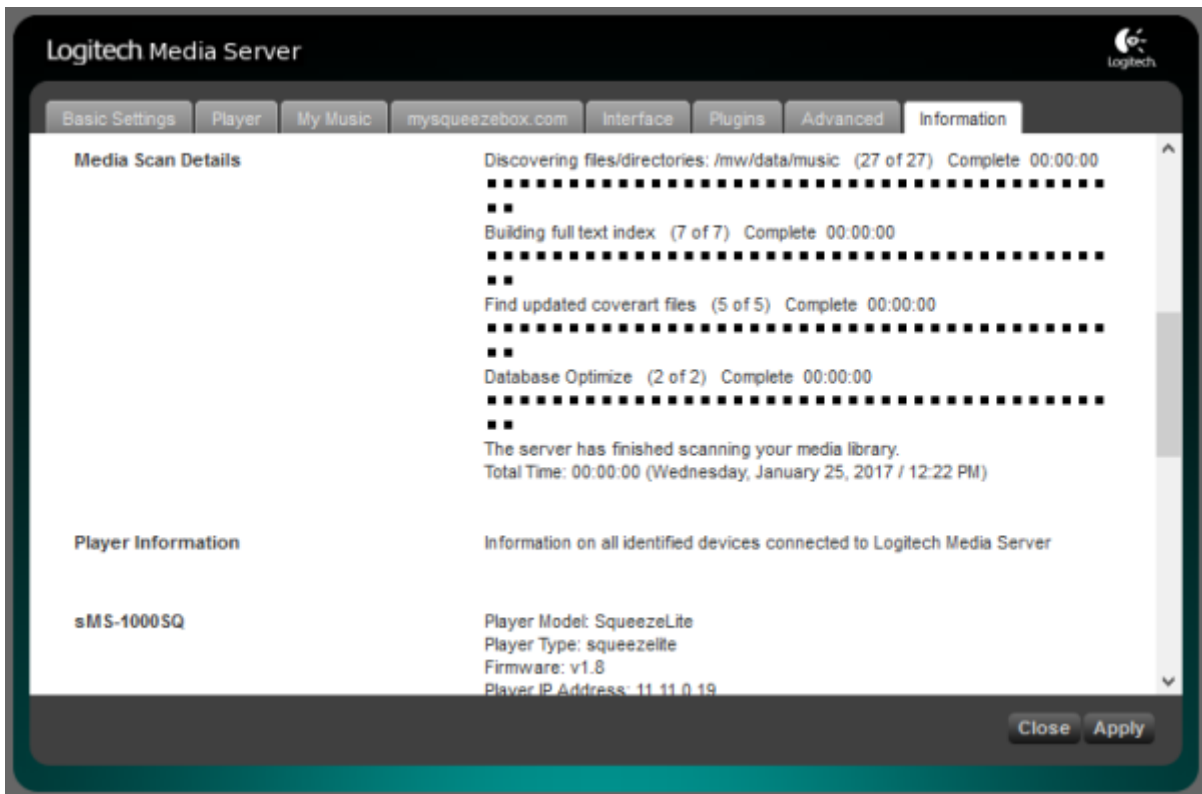

Quboz, TIDAL

ickStream

- <http://wiki.ickstream.com/index.php/Open_Beta_Squeezebox_Installation>

ickStream

가

, LMS > Settings > Advanced > ickStream