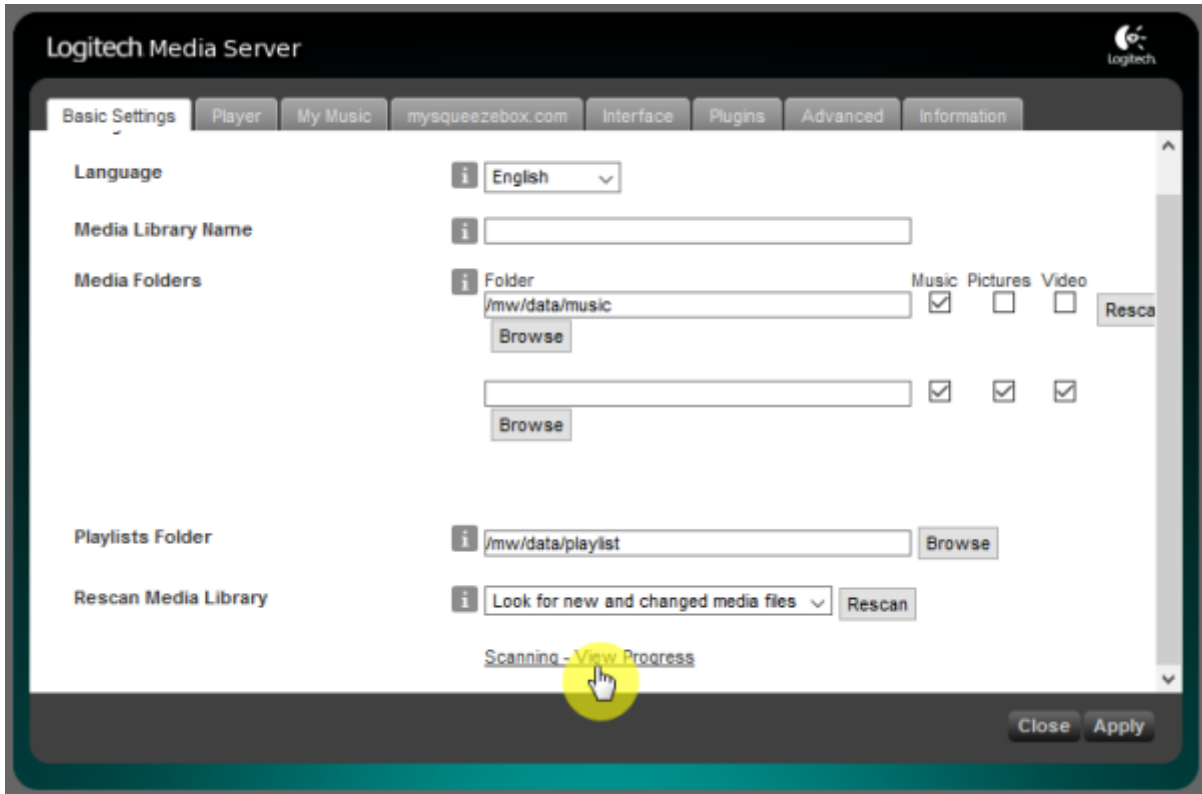

LMS rescan

Settings

Basic Settings "Rescan"

"Scanning - View Progress"

Quboz, TIDAL

ickStream

- http://wiki.ickstream.com/index.php/Open_Beta_Squeezebox_Installation

ickStream

가

, LMS > Settings > Advanced > ickStream

ickStream

ickStream

Logitech Media Server

Basic Settings | Player | My Music | mysqueezebox.com | Interface | Plugins | **Advanced** | Information

ickStream ▾

Changes have been saved.