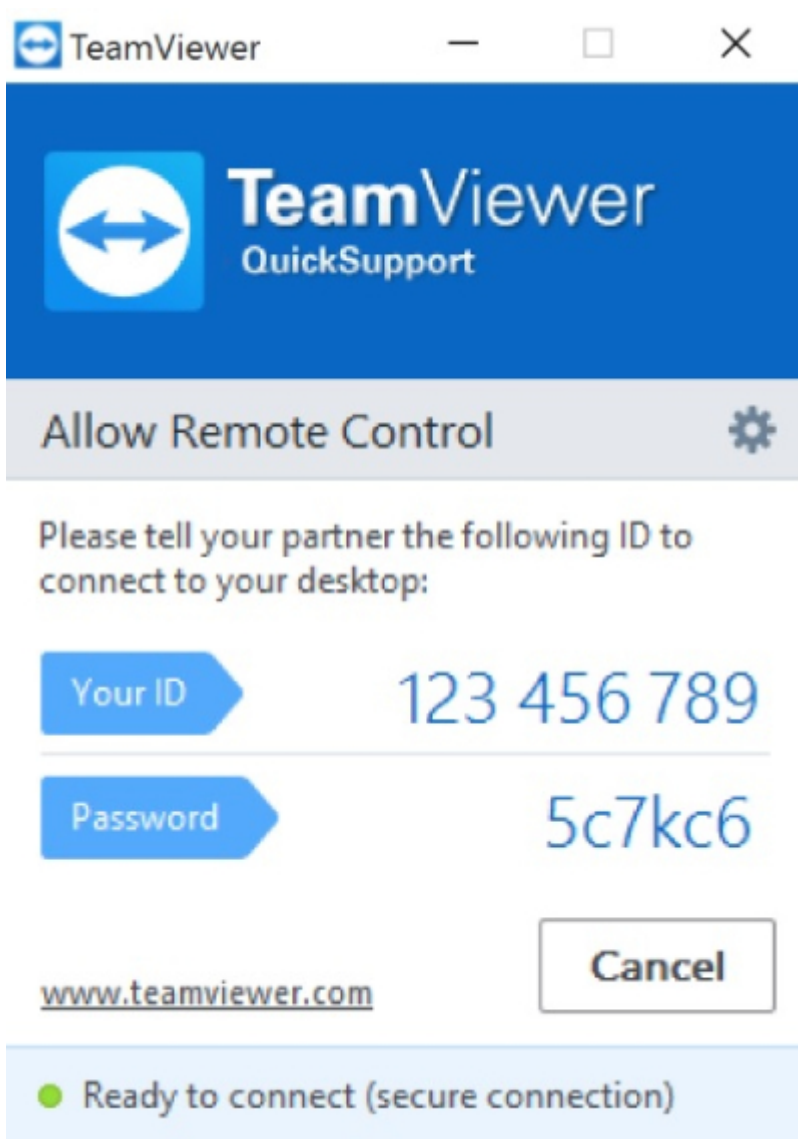

- SotM

Teamviewer QS

- Teamviewer QS

[TeamViewerQS](#)

Teamviewer QS

- Teamviewer QS ID PW

Teamviewer ID/PW

Teamviewer ID/PW