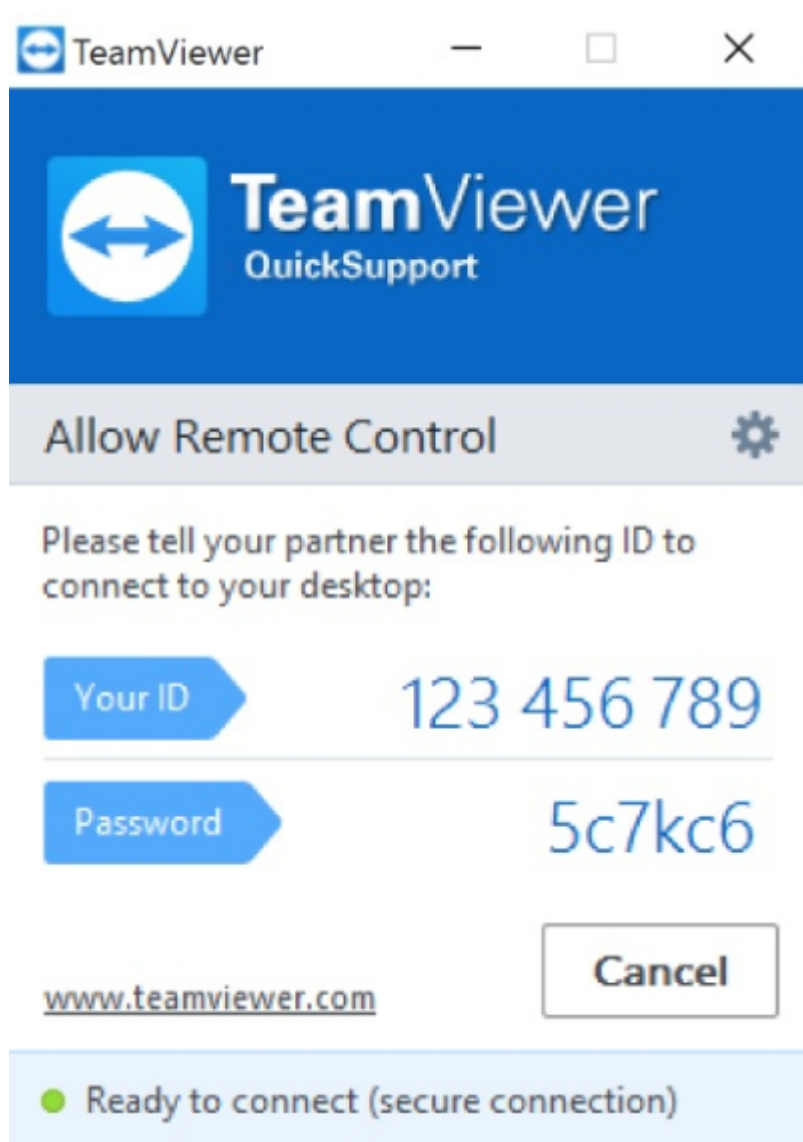

- SotM

Teamviewer QS

- Teamviewer QS

[TeamViewerQS for Windows](#) [TeamViewerQS for Mac](#)

Teamviewer QS

- Teamviewer QS ID PW

Teamviewer ID/PW

Teamviewer ID/PW