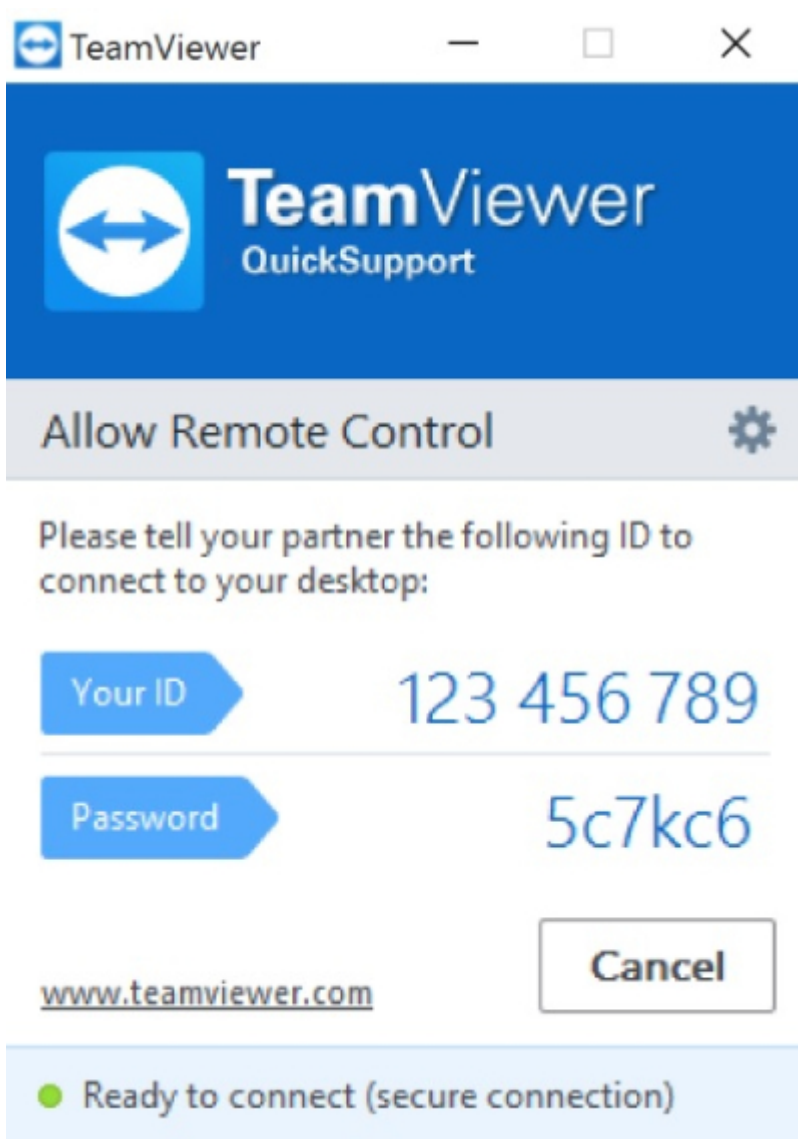

- SotM

Teamviewer QS

- Teamviewer QS

[TeamViewerQS for Windows](#) [TeamViewerQS for Mac](#)

Teamviewer QS

- Teamviewer QS ID PW

TeamViewer ID/PW

TeamViewer ID/PW