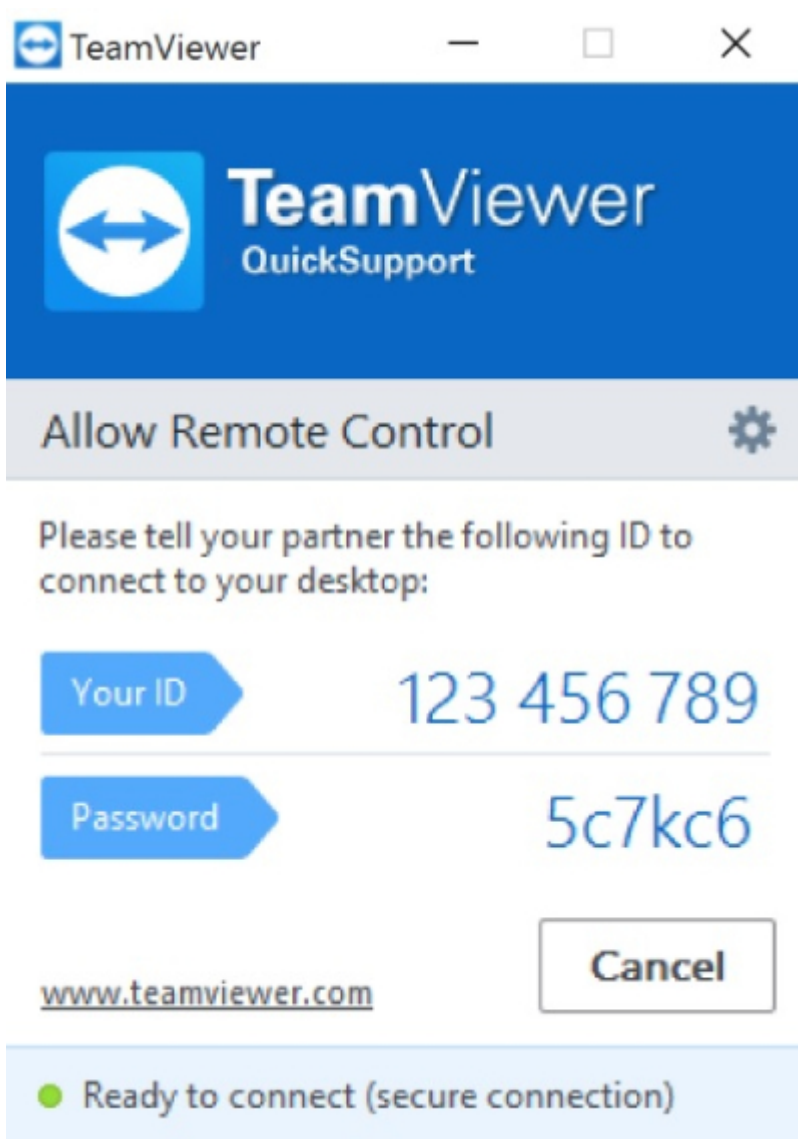

- SotM

TeamViewer QS

- TeamViewer QS

[TeamViewerQS for Windows](#) [TeamViewerQS for Mac](#)

Teamviewer QS

- Teamviewer QS ID PW

TeamViewer ID/PW

TeamViewer ID/PW