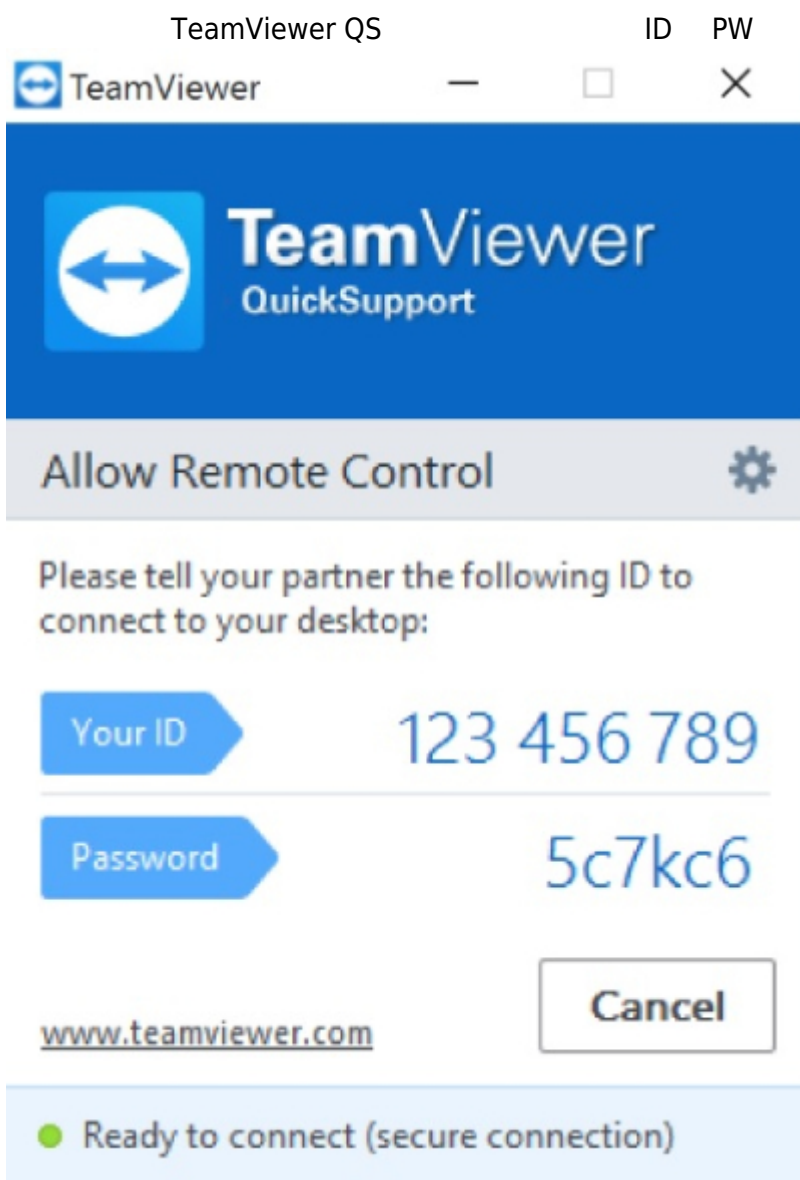

- SotM

TeamViewer QS

TeamViewer QS

- [TeamViewerQS for Windows](#)
- [TeamViewerQS for Mac](#)

TeamViewer QS

TeamViewer ID/PW

TeamViewer ID/PW

TeamViewer QS