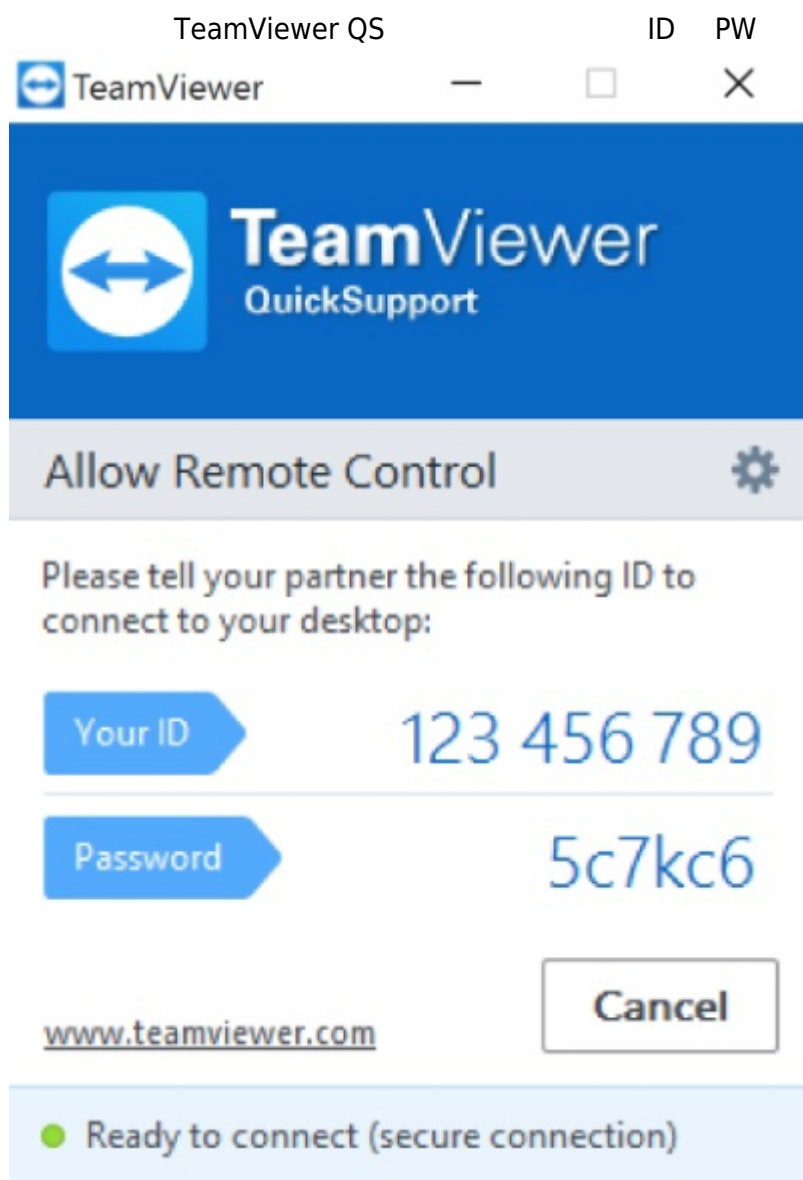

- SotM

TeamViewer QS

TeamViewer QS

- [TeamViewerQS for Windows](#)
- [TeamViewerQS for Mac](#)

TeamViewer QS

TeamViewer ID/PW

TeamViewer ID/PW

TeamViewer QS