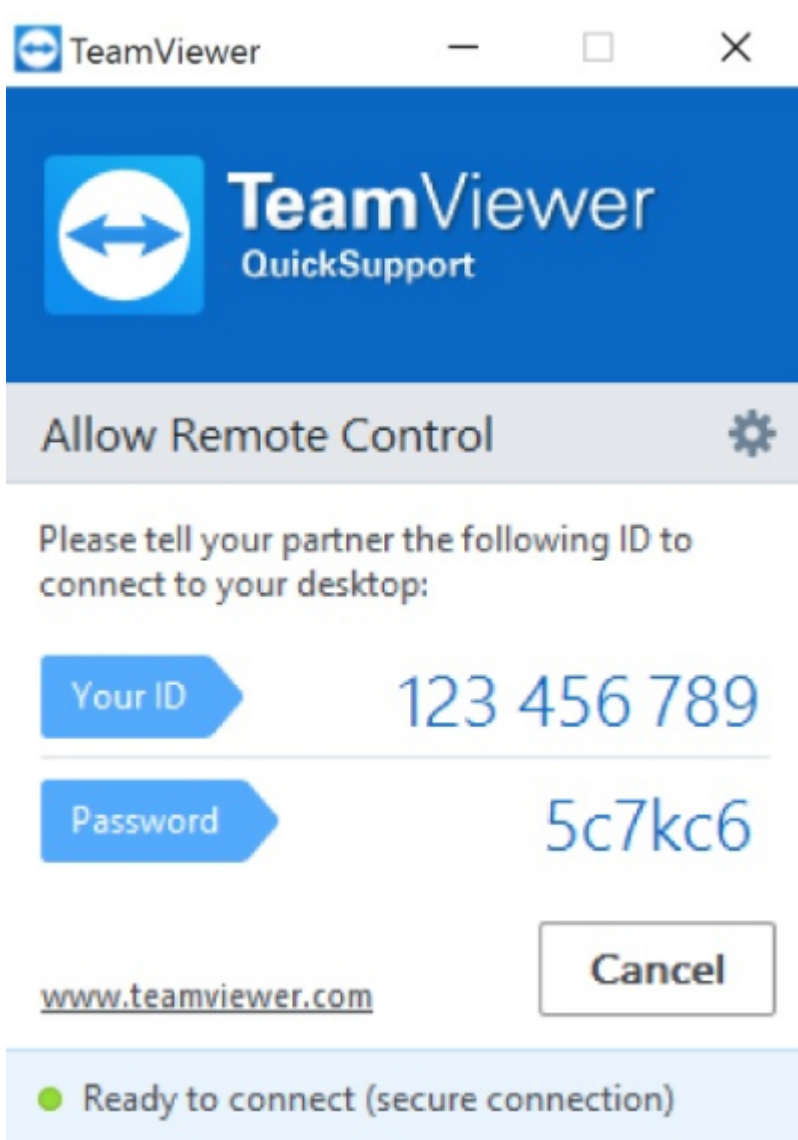

- SOTM

TeamViewer QS

TeamViewer QS

- [TeamViewerQS for Windows](#)
- [TeamViewerQS for Mac](#)

TeamViewer QS

TeamViewer QS

ID PW

TeamViewer ID/PW