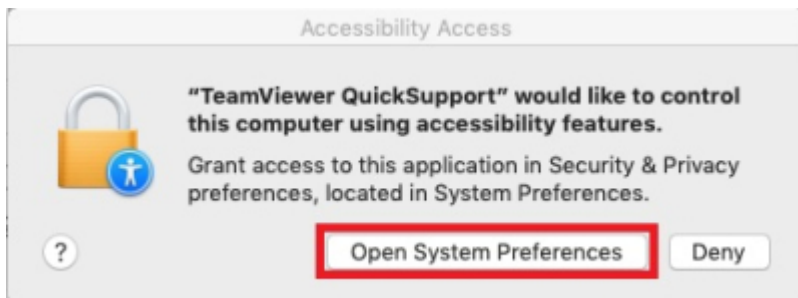

### TeamViewer QS

TeamViewer QS

ID PW

- Mac OS
- TeamViewer

가