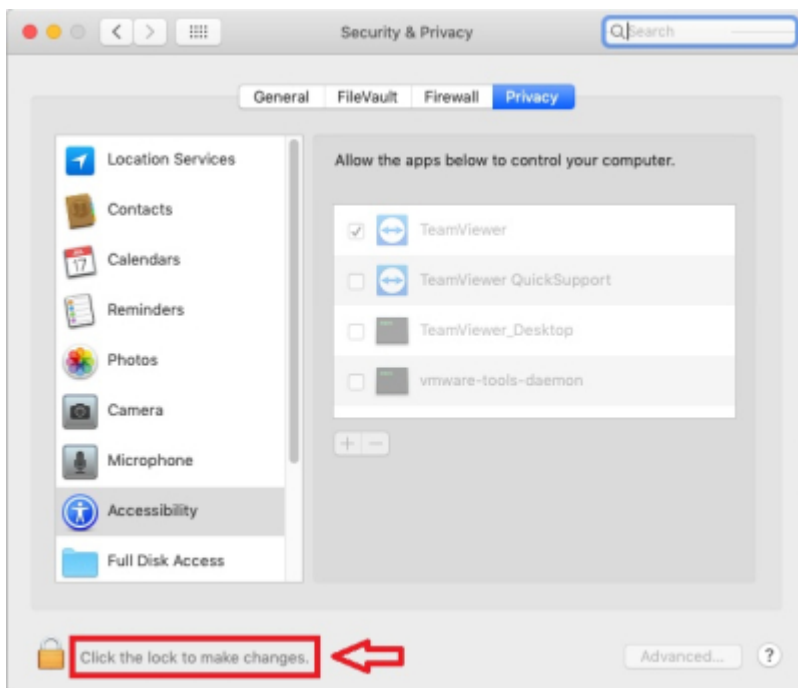

### TeamViewer QS

TeamViewer QS

- [TeamViewerQS for Mac](#)

### TeamViewer QS

TeamViewer QS

ID PW

- Mac OS
- TeamViewer

가