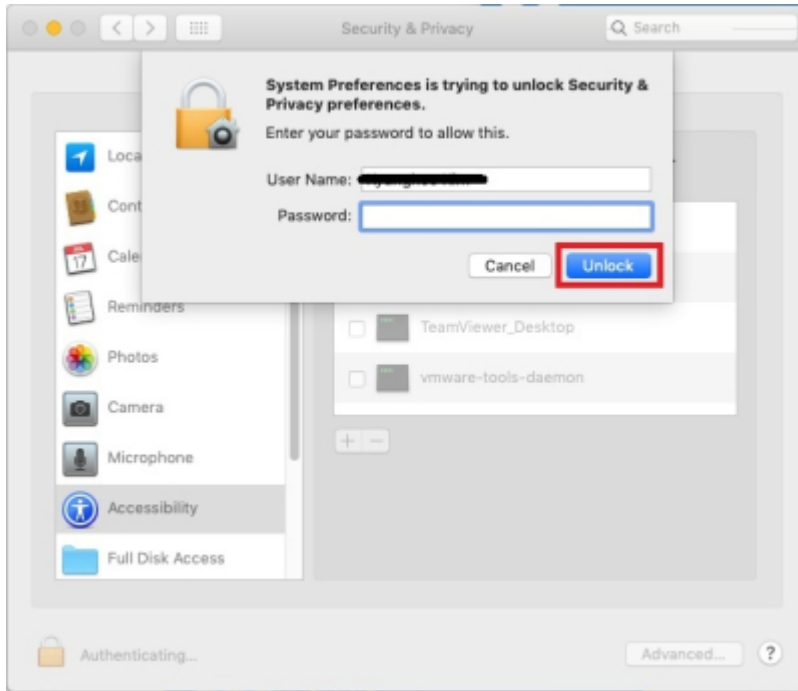

### TeamViewer QS

TeamViewer QS

ID PW

- Mac OS
- TeamViewer

가