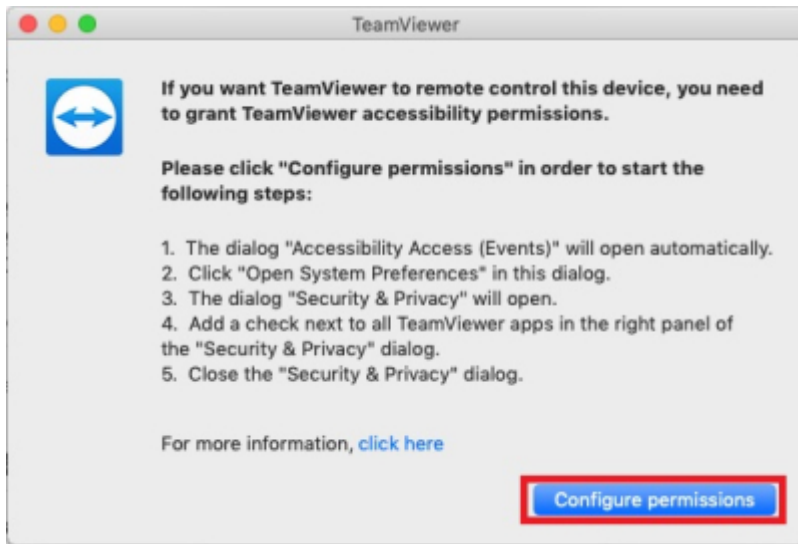

### TeamViewer QS

TeamViewer QS

ID PW

- Mac OS
- TeamViewer

가