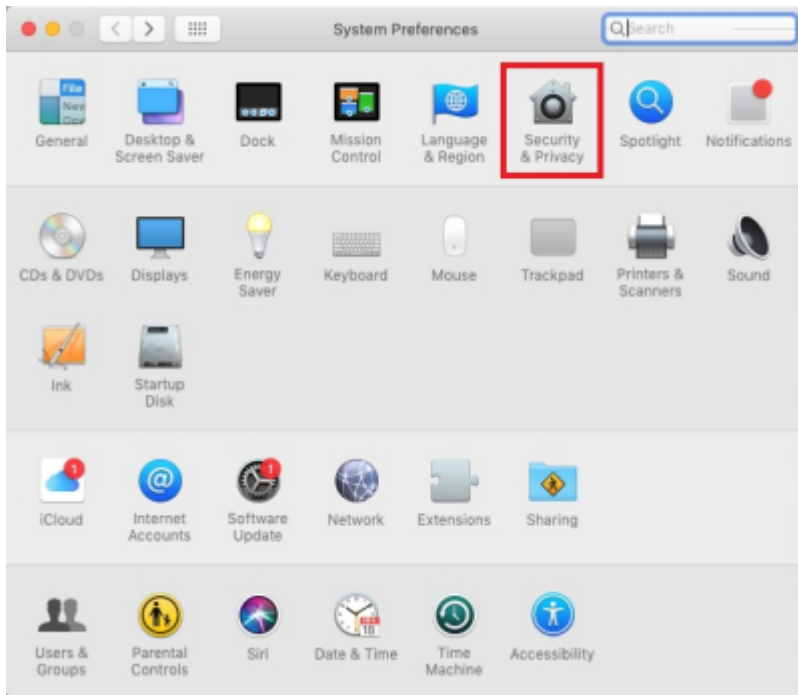

### TeamViewer QS

TeamViewer QS

- [TeamViewerQS for Mac](#)

### TeamViewer QS

TeamViewer QS

ID PW

- Mac OS
- TeamViewer

가