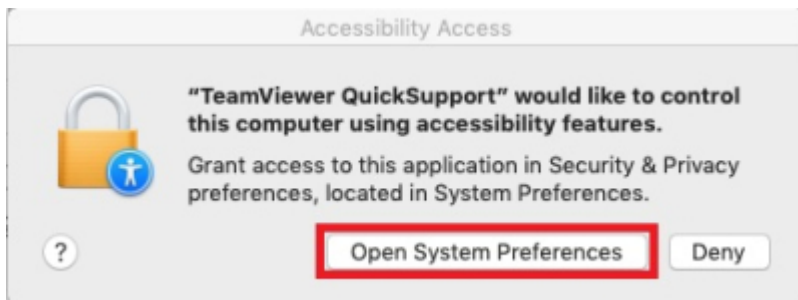

### TeamViewer QS

TeamViewer QS

ID PW

- Mac OS
- TeamViewer

가

• , 가 , ' ,