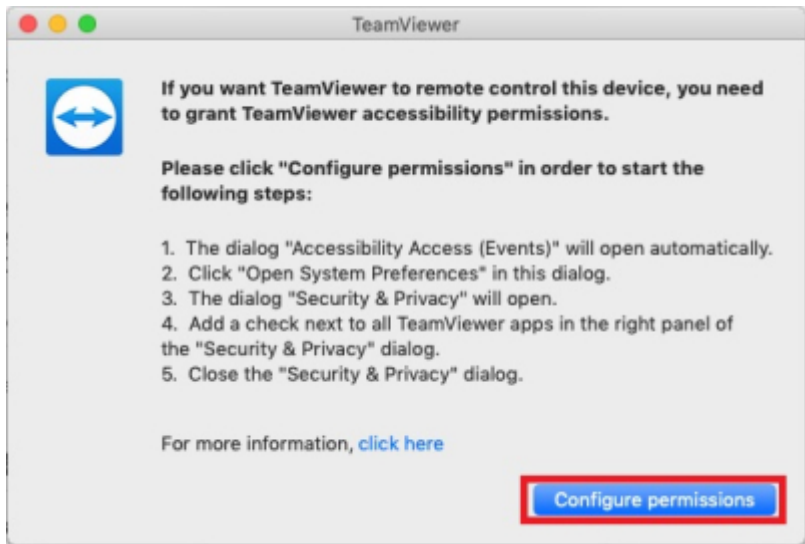

### TeamViewer QS

TeamViewer QS

ID PW

- Mac OS
- TeamViewer

가

• , 가 , ' ,