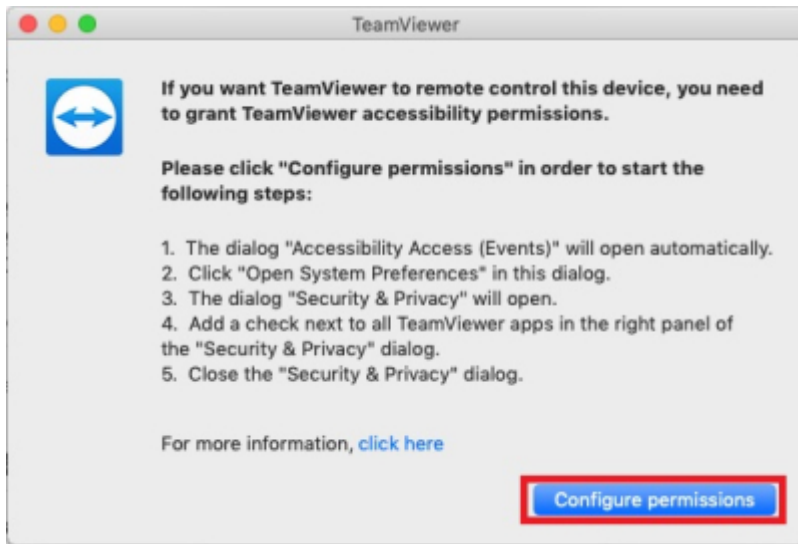

### TeamViewer QS

TeamViewer QS

ID PW

- Mac OS
- TeamViewer

가

• , 가 , ' ,