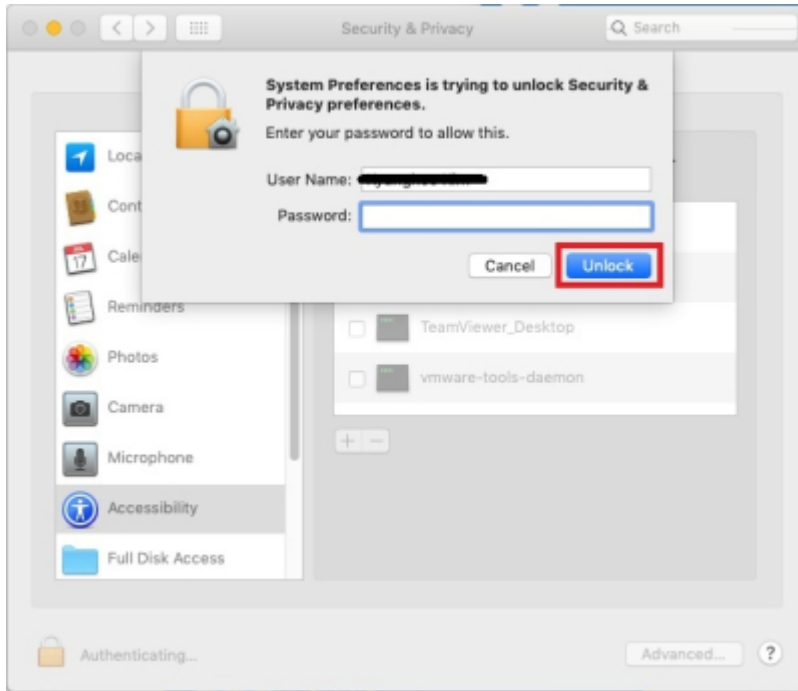

### TeamViewer QS

TeamViewer QS

ID PW

- Mac OS
- TeamViewer

가

• , 가 , ' ,