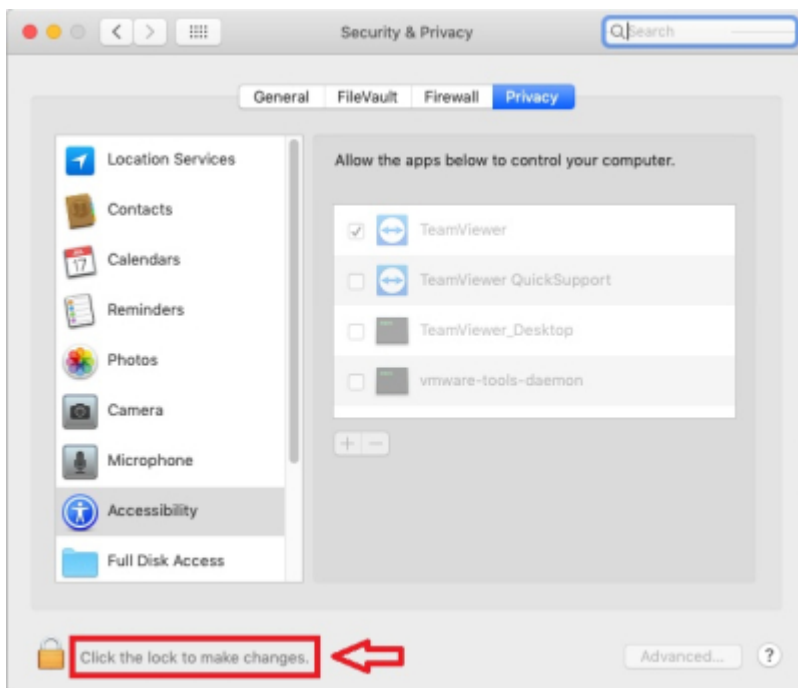

### TeamViewer QS

TeamViewer QS

- [TeamViewerQS for Mac](#)

### TeamViewer QS

TeamViewer QS

ID PW

- Mac OS
- TeamViewer

가

• , 가 , ' ,