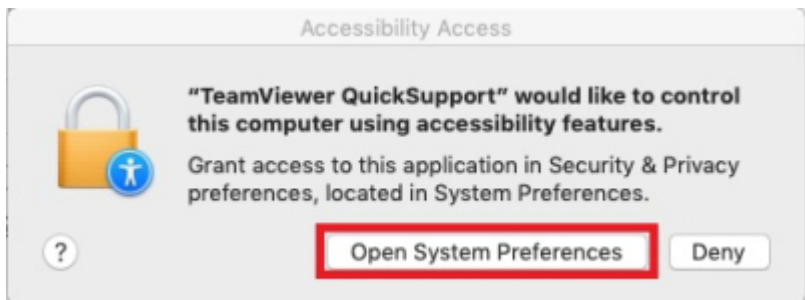

### TeamViewer QS

TeamViewer QS

ID PW

- Mac OS
- TeamViewer

가

• , 가 , ' ,