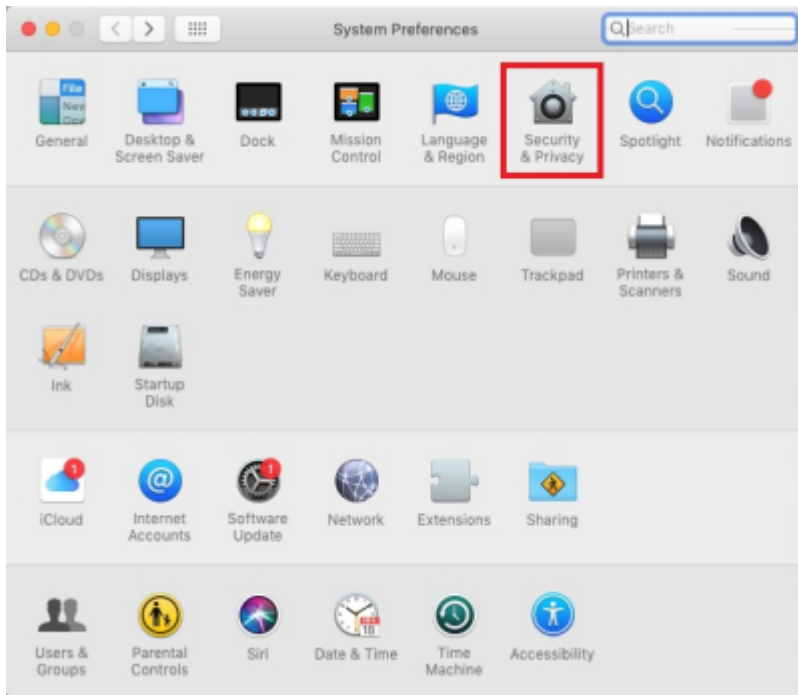

TeamViewer ID/PW

TeamViewer ID/PW

TeamViewer QS

- [TeamViewerQS for Windows](#)
- [TeamViewerQS for Mac](#)

From:

<https://docs.sotm-audio.com/> - **SOTM docs**

Permanent link:

<https://docs.sotm-audio.com/doku.php?id=ko:support_remote_session&rev=1561696851>

Last update: **2019/06/28 00:40**