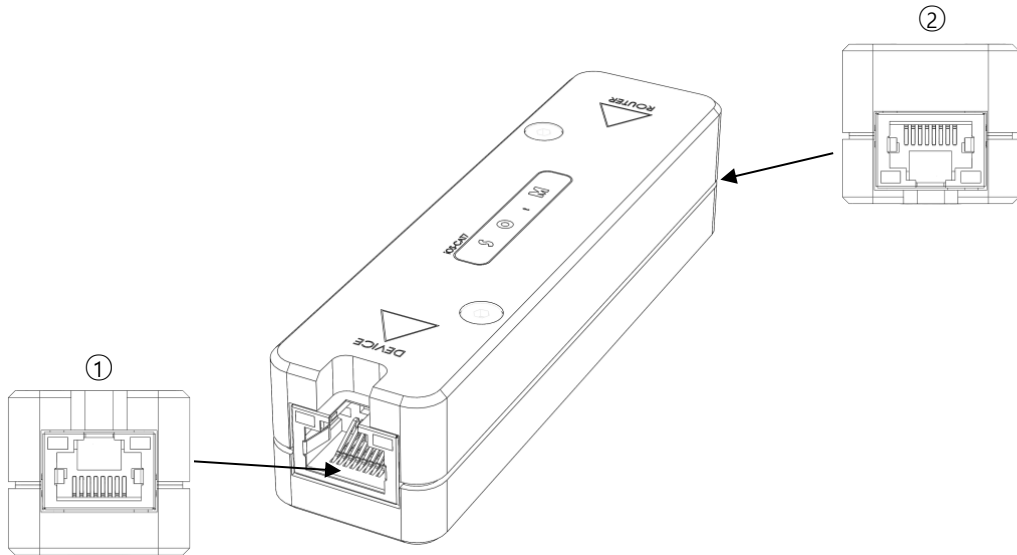

제품 외관

① 네트워크 플레이어, NAS 같은 하위 네트워크 기기를 연결하는 기기(DVICE)용 RJ45 이더넷 커넥터입니다. 제품에 포함되어 있는 네트워크 케이블 또는 dCBL-CAT7u, dCBL-CAT7e 와 같은 고급 오디오 전용 케이블을 이용하여 연결 합니다.

② 공유기, 인터넷 회선 같은 상위 네트워크 기기를 연결하는 공유기(ROUTER)용 RJ45 이더넷 커넥터 입니다.

참고: iSO-CAT7 은 10GBase-T 속도를 지원 하지만 연결된 기기나 케이블의 특성에 따라 속도변화가 생길 수 있습니다.

참고: 기기(DVICE)용 RJ45 이더넷 커넥터는 일반적으로 제품에 포함되어 있는 네트워크 케이블을 이용하지만 다른 이더넷 케이블도 사용할 수 있습니다.

제품 설치

- 제품 설치 시 주의 사항

- 반드시 제품 설치 방법을 모두 읽은 후 제품을 설치 하십시오.
- 제품 설치 전 모든 제품의 전원을 반드시 끈 후 케이블을 연결 합니다.

- 설치 예